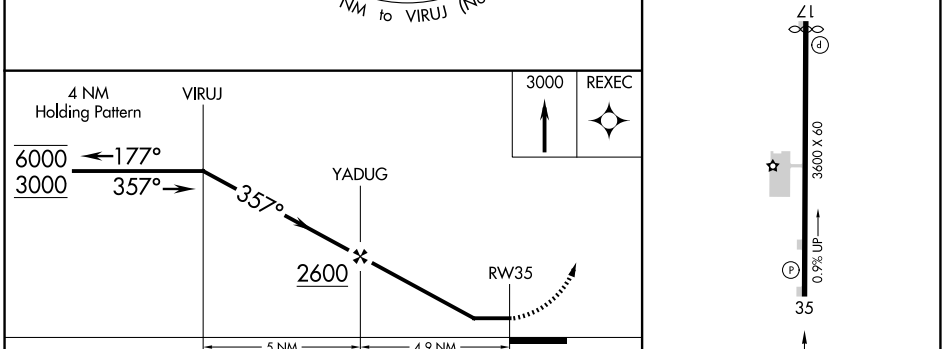

APP CRS	Rwy Idg	3600
357°	TDZE	N/A
	Apt Elev	1041

RNAV (GPS)-A

PRAGUE MUNI (O47)

RNP APCH.		MISSED APPROACH: Climb to 3000 direct REXEC and hold.
▽	Procedure NA at night.	
▲ NA	Use Shawnee altimeter setting. When not received, use Seminole altimeter setting.	

FORT WORTH CENTER 132.2 338.35	CTAF 122.9 0
--	------------------------

ELEV 1041

CATEGORY	A	B	C	D
C CIRCLING	1480-1 439 (500-1)	1500-1 459 (500-1)	1720-2 679 (700-2)	NA

SC-1, 23 JAN 2025 to 20 FEB 2025

SC-1, 23 JAN 2025 to 20 FEB 2025