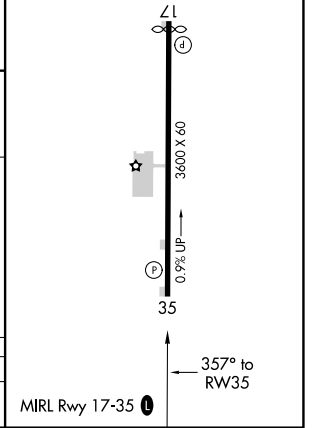

APP CRS	Rwy Idg	3600
357°	TDZE	N/A
	Apt Elev	1041

RNAV (GPS)-A

PRAGUE MUNI (O47)

RNP APCH.		MISSED APPROACH: Climb to 3000 direct REXEC and hold.
▽	Procedure NA at night.	
▲ NA	Use Shawnee altimeter setting. When not received, use Seminole altimeter setting.	

FORT WORTH CENTER 132.2 338.35	CTAF 122.9 0
--	------------------------

ELEV 1041

CATEGORY	A	B	C	D
C CIRCLING	1480-1 439 (500-1)	1500-1 459 (500-1)	1720-2 679 (700-2)	NA

SC-1, 23 JAN 2025 to 20 FEB 2025

SC-1, 23 JAN 2025 to 20 FEB 2025