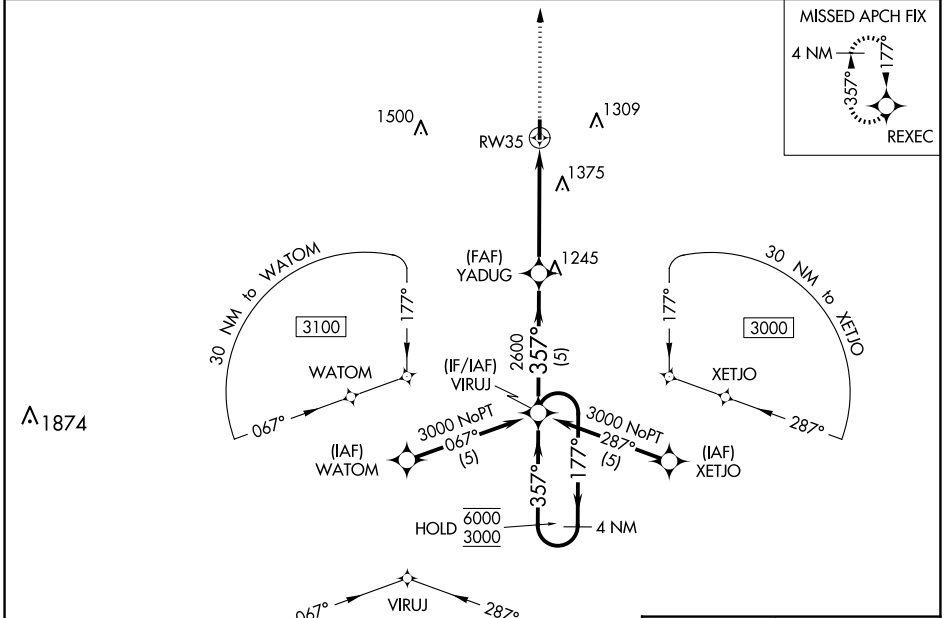

APP CRS	Rwy Idg	3600
357°	TDZE	N/A
	Apt Elev	1041

RNAV (GPS)-A

PRAGUE MUNI (O47)

RNP APCH.		MISSED APPROACH: Climb to 3000 direct REXEC and hold.
▽	Procedure NA at night.	
▲ NA	Use Shawnee altimeter setting. When not received, use Seminole altimeter setting.	

FORT WORTH CENTER 132.2 338.35	CTAF 122.9 0
--	------------------------

ELEV 1041

CATEGORY	A	B	C	D
C CIRCLING	1480-1 439 (500-1)	1500-1 459 (500-1)	1720-2 679 (700-2)	NA

SC-1, 23 JAN 2025 to 20 FEB 2025

SC-1, 23 JAN 2025 to 20 FEB 2025