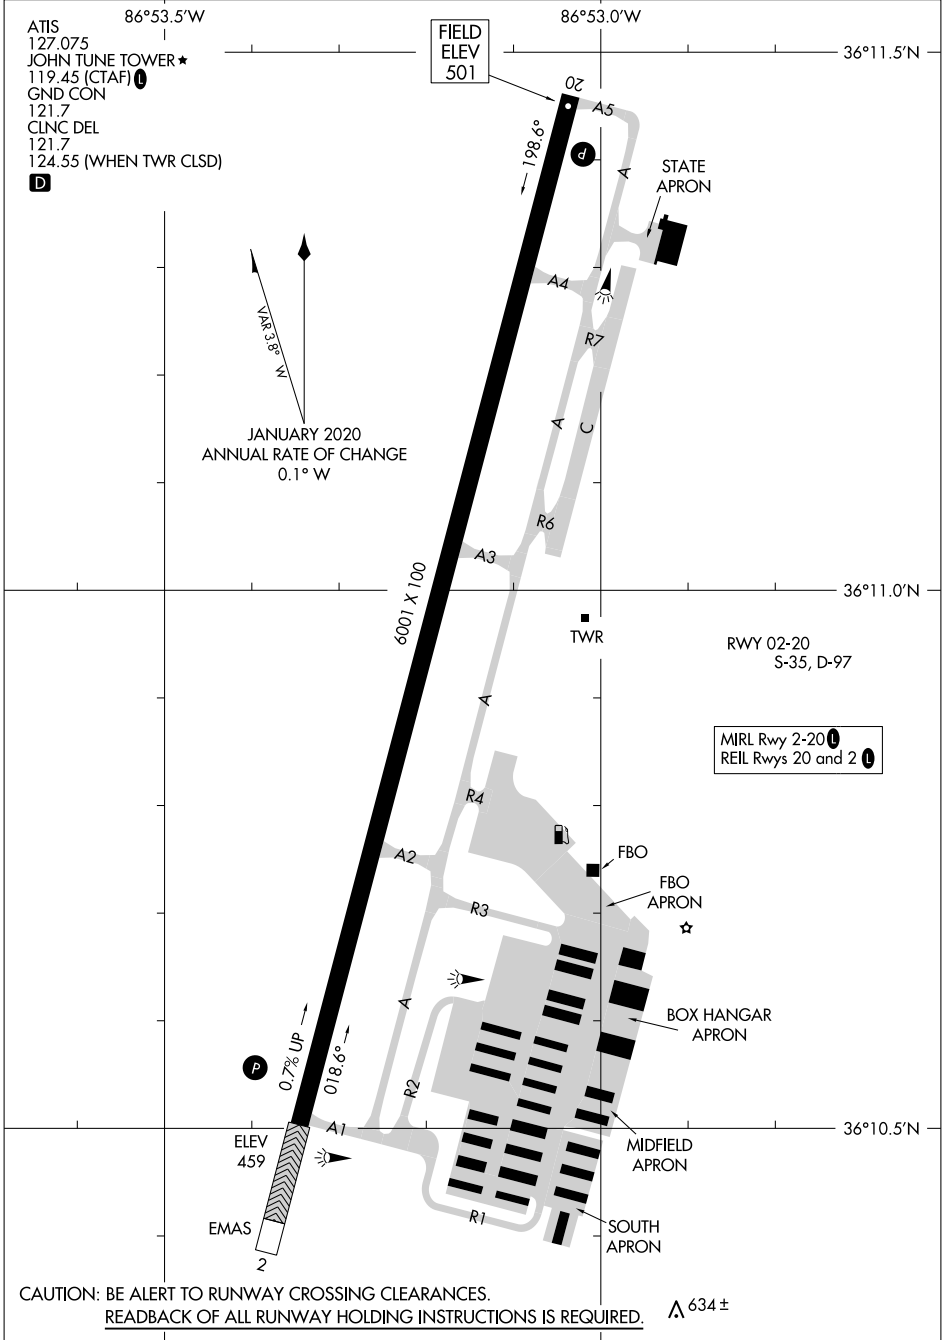

24305

# AIRPORT DIAGRAM

AL-6878 (FAA)

JOHN C TUNE (JWN)  
NASHVILLE, TENNESSEE

SE-1, 23 JAN 2025 to 20 FEB 2025

SE-1, 23 JAN 2025 to 20 FEB 2025

# AIRPORT DIAGRAM

24305

NASHVILLE, TENNESSEE  
JOHN C TUNE (JWN)