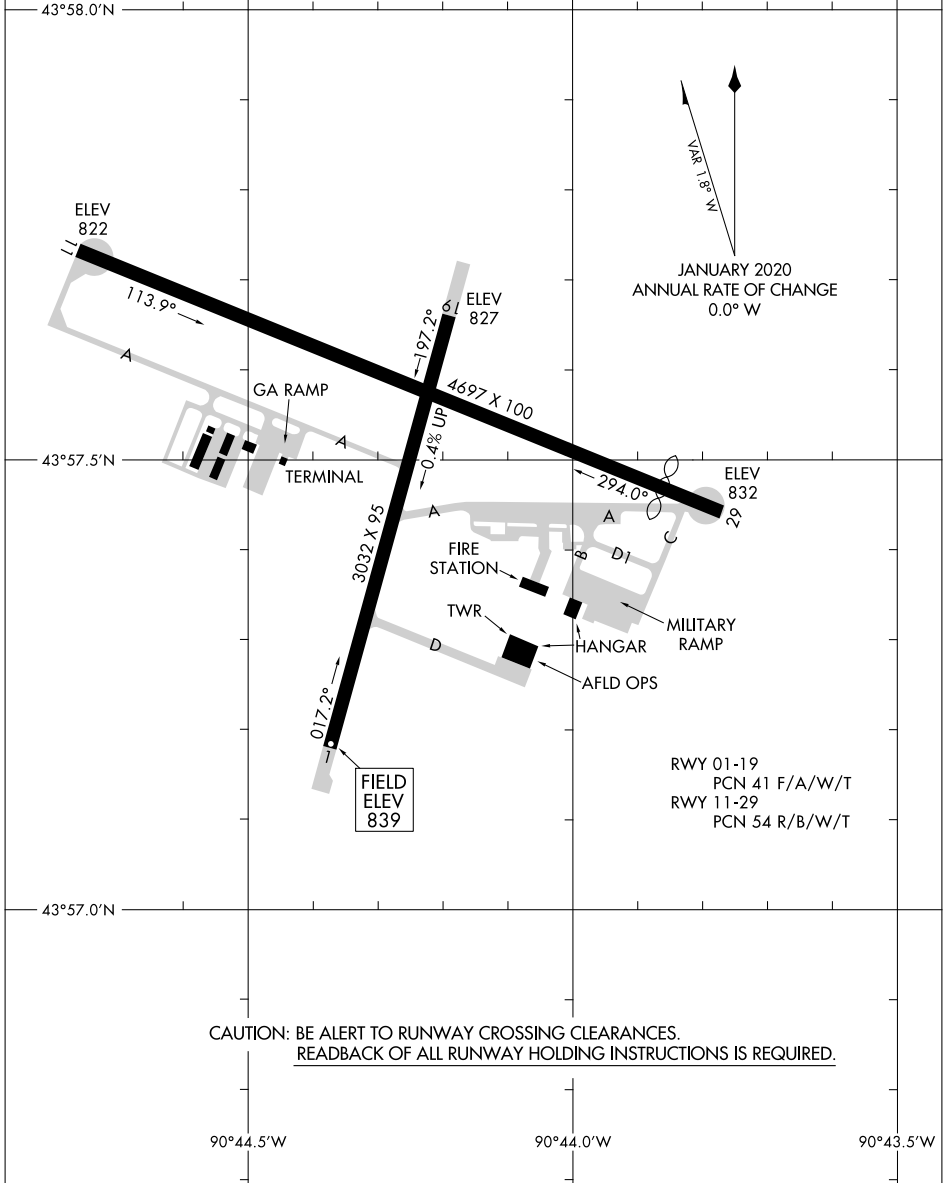

24081

AIRPORT DIAGRAM

AL-6902 (FAA)

SPARTA/FORT MC COY (CMY)
SPARTA, WISCONSIN

ASOS
119.775
SPARTA/MC COY TOWER*
124.6 254.375
GND CON
123.625

EC-3, 23 JAN 2025 to 20 FEB 2025

EC-3, 23 JAN 2025 to 20 FEB 2025

AIRPORT DIAGRAM

24081

SPARTA, WISCONSIN
SPARTA/FORT MC COY (CMY)