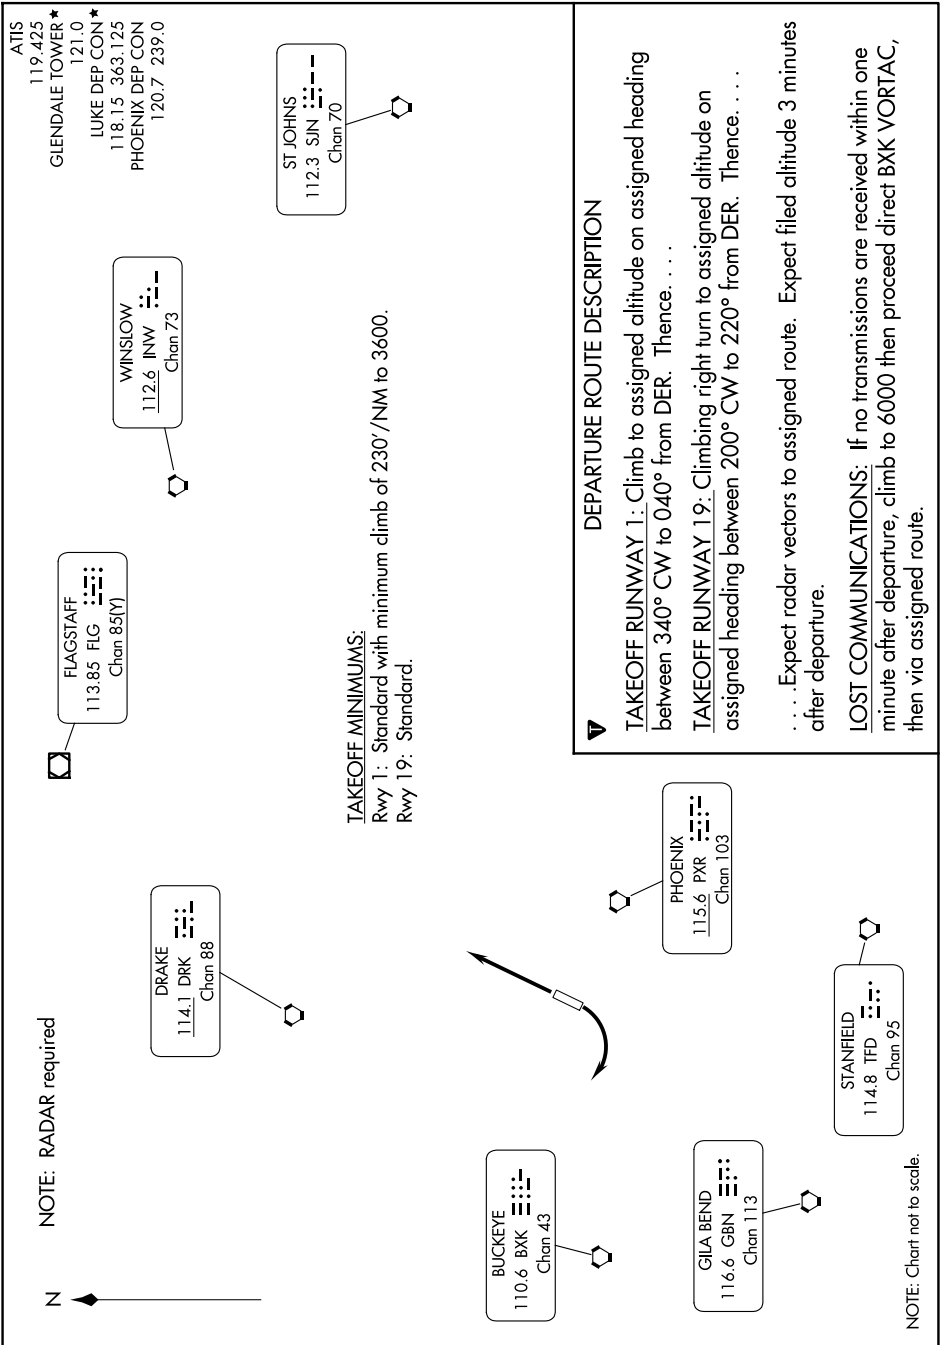

GLENDALE ONE DEPARTURE

AL-6915 (FAA)

GLENDALE RGNL (GJT)
GLENDALE, ARIZONA

SW-4, 23 JAN 2025 to 20 FEB 2025

SW-4, 23 JAN 2025 to 20 FEB 2025

GLENDALE ONE DEPARTURE

GLENDALE, ARIZONA
GLENDALE RGNL (GJT)