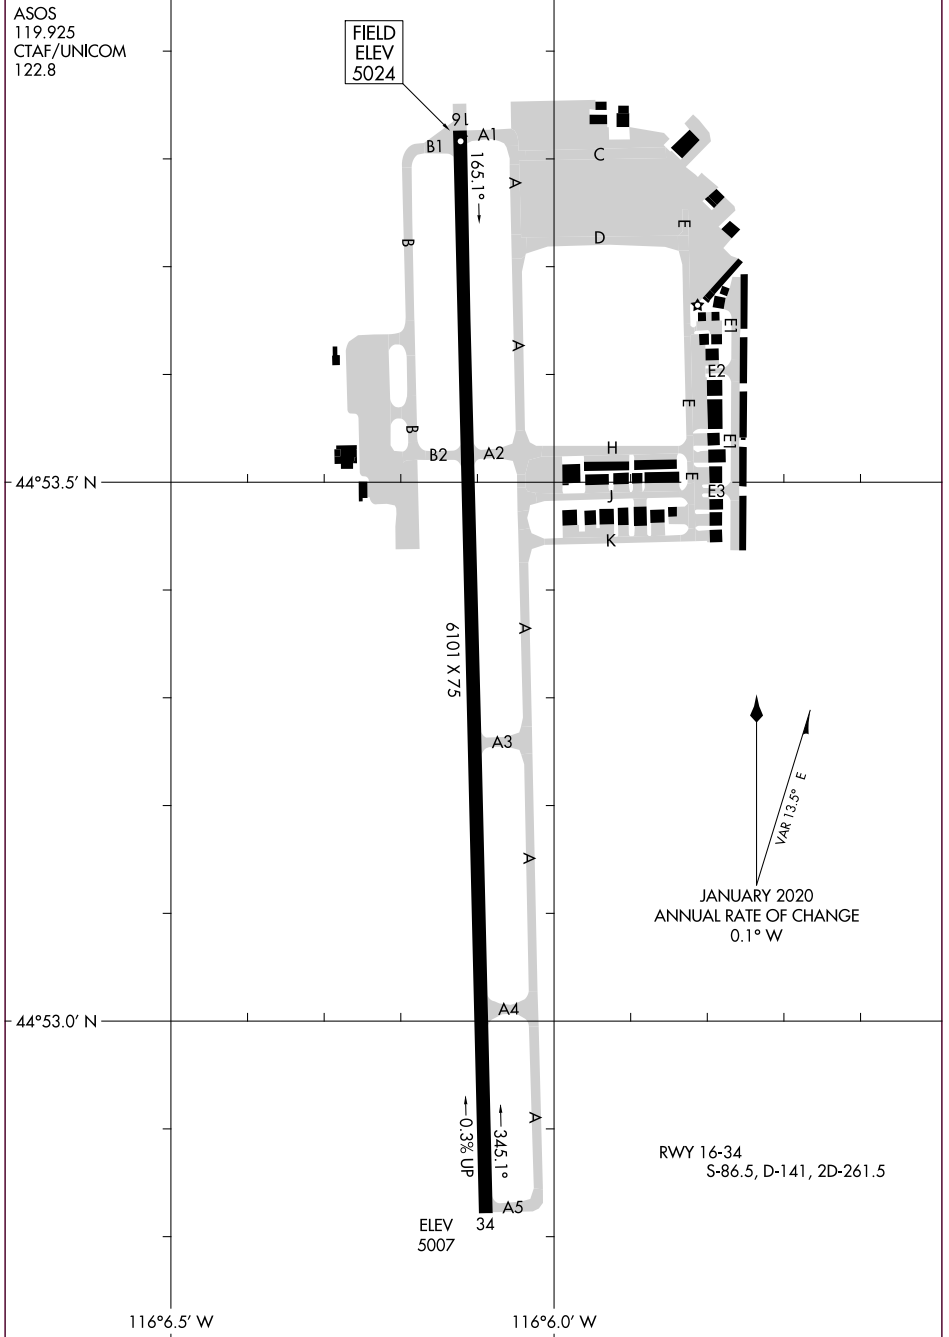

23054
AIRPORT DIAGRAM

AL-6936 (FAA)

MC CALL MUNI (MYL)
MC CALL, IDAHO

ASOS
119.925
CTAF/UNICOM
122.8

FIELD
ELEV
5024

NW-1, 23 JAN 2025 to 20 FEB 2025

NW-1, 23 JAN 2025 to 20 FEB 2025

23054
AIRPORT DIAGRAM

MC CALL, IDAHO
MC CALL MUNI (MYL)