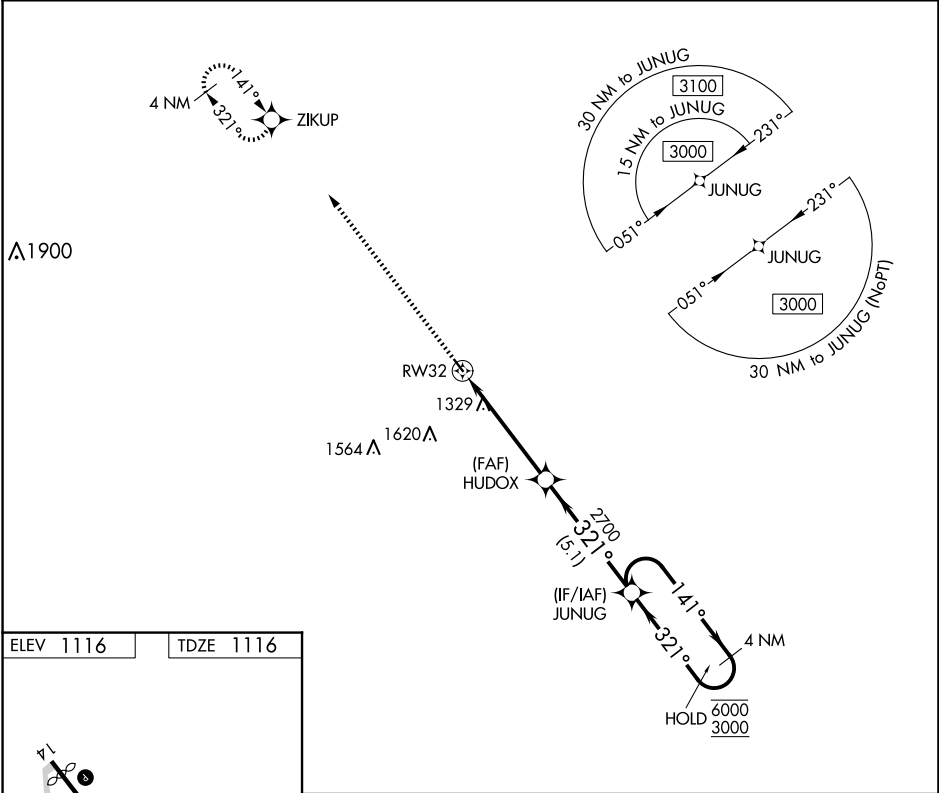

APP CRS	Rwy Idg	3002
321°	TDZE	1116
	Apt Elev	1116

RNAV (GPS) RWY 32

WINTERSET MUNI (3Y3)

RNP APCH.
 ▼ Circling NA for Cat B southwest of Rwy 14-32. Circling
 ▲ NA Rwy 14 NA at night. Use Osceola altimeter setting.

MISSED APPROACH: Climb to 3000 direct ZIKUP and hold.

175 AWOS-3
120.975

DES MOINES APP CON
123.9 360.7

UNICOM
122.7 (CTAF) 0

CATEGORY	A	B	C	D
LNNAV MDA	1 660-1	544 (600-1)	NA	
CIRCLING	1 660-1 544 (600-1)	1 700-1 584 (600-1)	NA	