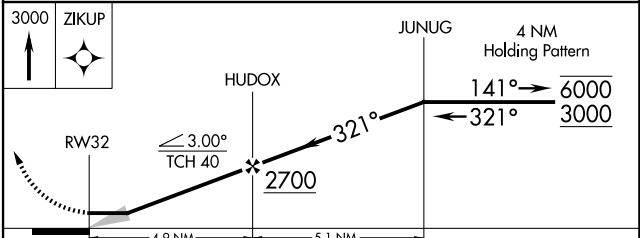

APP CRS	Rwy Idg	3002
321°	TDZE	1116
	Apt Elev	1116

RNAV (GPS) RWY 32

WINTERSET MUNI (3Y3)

RNP APCH.
 ▼ Circling NA for Cat B southwest of Rwy 14-32. Circling
 ▲ NA Rwy 14 NA at night. Use Osceola altimeter setting.

MISSED APPROACH: Climb to 3000 direct ZIKUP and hold.

175 AWOS-3
120.975

DES MOINES APP CON
123.9 360.7

UNICOM
122.7 (CTAF) 0

CATEGORY	A	B	C	D
LNNAV MDA	1 660-1	544 (600-1)	NA	
CIRCLING	1 660-1 544 (600-1)	1 700-1 584 (600-1)	NA	