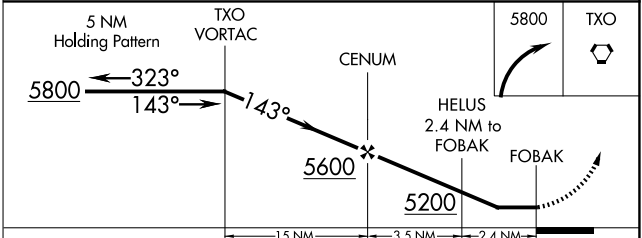

APP CRS 143°	Rwy Idg TDZE Apt Elev	N/A N/A 3779
------------------------	-----------------------------	---

RNAV (GPS)-B
MULESHOE MUNI (2T1)

▲NA Use Clovis Rgnl altimeter setting; when not received use Hereford Muni altimeter setting.	MISSED APPROACH: Climbing right turn to 5800 direct TXO VORTAC and hold.
--	--

CVN AWOS-3PT 135.375	FORT WORTH CENTER 126.45 316.1	CTAF 122.9	122.8 0
--------------------------------	--	-------------------	----------------

CATEGORY	A	B	C	D
CIRCLING	4360-1 581 (600-1)	4380-1 601 (700-1)	4660-2¾ 881 (900-2¾)	NA