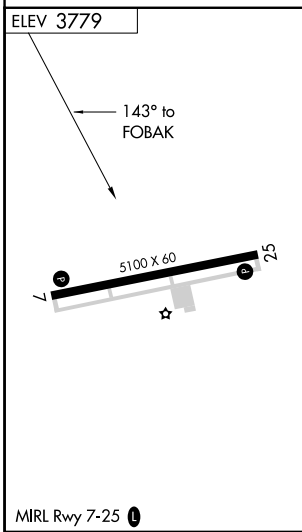

APP CRS 143°	Rwy Idg TDZE Apt Elev	N/A N/A 3779
------------------------	-----------------------------	---

RNAV (GPS)-B
MULESHOE MUNI (2T1)

▲NA Use Clovis Rgnl altimeter setting; when not received use Hereford Muni altimeter setting.	MISSED APPROACH: Climbing right turn to 5800 direct TXO VORTAC and hold.
--	--

CVN AWOS-3PT 135.375	FORT WORTH CENTER 126.45 316.1	CTAF 122.9	122.8 0
--------------------------------	--	-------------------	----------------

CATEGORY	A	B	C	D
CIRCLING	4360-1 581 (600-1)	4380-1 601 (700-1)	4660-2¾ 881 (900-2¾)	NA