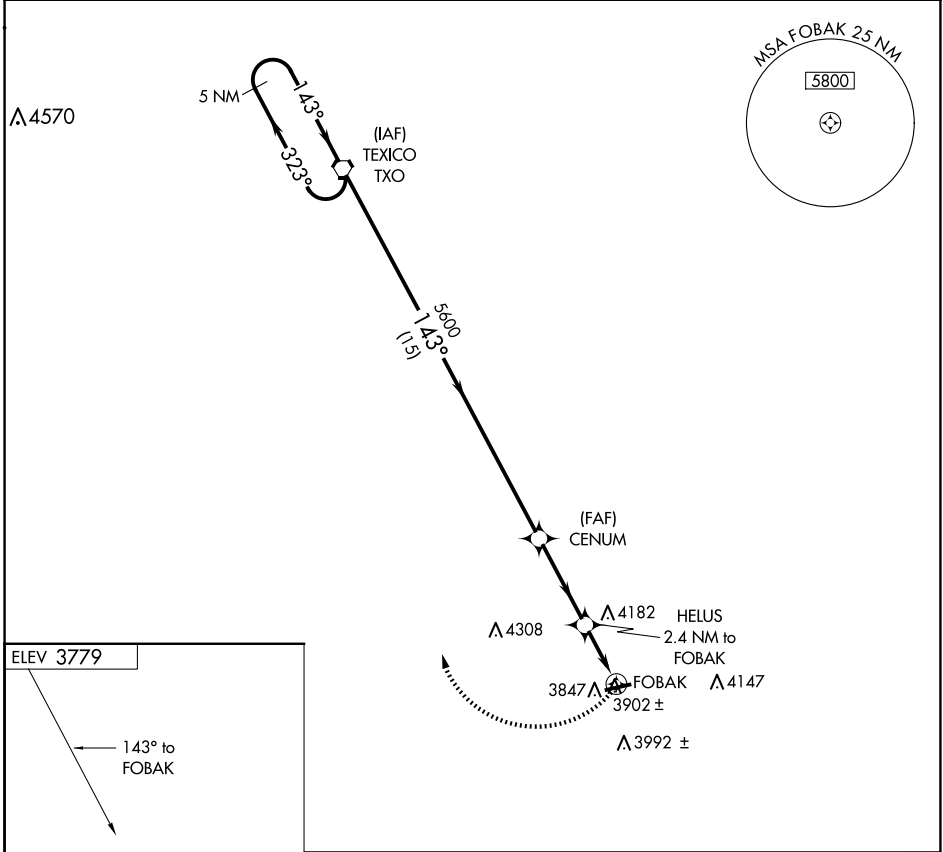

APP CRS 143°	Rwy Idg TDZE Apt Elev	N/A N/A 3779
------------------------	-----------------------------	---

RNAV (GPS)-B
MULESHOE MUNI (2T1)

▲NA Use Clovis Rgnl altimeter setting; when not received use Hereford Muni altimeter setting.	MISSED APPROACH: Climbing right turn to 5800 direct TXO VORTAC and hold.
--	--

CVN AWOS-3PT 135.375	FORT WORTH CENTER 126.45 316.1	CTAF 122.9	122.8 0
--------------------------------	--	-------------------	----------------

CATEGORY	A	B	C	D
CIRCLING	4360-1 581 (600-1)	4380-1 601 (700-1)	4660-2¾ 881 (900-2¾)	NA

SC-2, 23 JAN 2025 to 20 FEB 2025

SC-2, 23 JAN 2025 to 20 FEB 2025