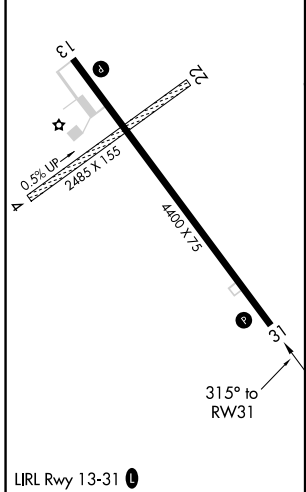

WAAS CH 56422 W31A	APP CRS 315°	Rwy Ldg 4400 TDZE 2061 Apt Elev 2062
--	------------------------	---

RNAV (GPS) RWY 31

GETTYSBURG MUNI (ØD8)

RNP APCH-GPS.

Circling NA to Rwys 4 and 22. Circling Rwy 13 NA at night.
 NA When local altimeter setting not received, use Pierre altimeter setting.

MISSED APPROACH: Climb to 3700 direct HIKEP and hold.

AWOS-3P 119.275	MINNEAPOLIS CENTER 125.1 269.1	UNICOM 122.8 (CTAF) 0
---------------------------	--	---------------------------------

ELEV 2062	TDZE 2061
-----------	-----------

CATEGORY	A	B	C	D
LP MDA	2460-1	399 (400-1)	2460-1 ¹ / ₈ 399 (400-1 ¹ / ₈)	NA
LNAV MDA	2580-1	519 (600-1)	2580-1 ³ / ₈ 519 (600-1 ³ / ₈)	NA
CIRCLING	2660-1	598 (600-1)	2820-2 ¹ / ₄ 758 (800-2 ¹ / ₄)	NA