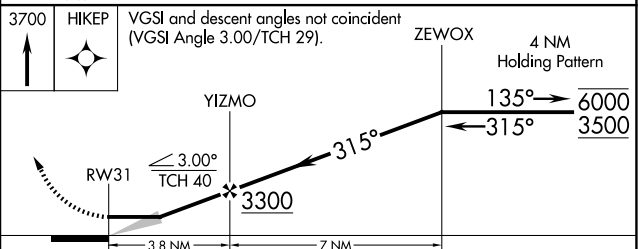

MISSED APPROACH: Climb to 3700 direct HIKEP and hold.

AWOS-3P 119.275	MINNEAPOLIS CENTER 125.1 269.1	UNICOM 122.8 (CTAF) 0
---------------------------	--	---------------------------------

ELEV 2062	TDZE 2061
-----------	-----------