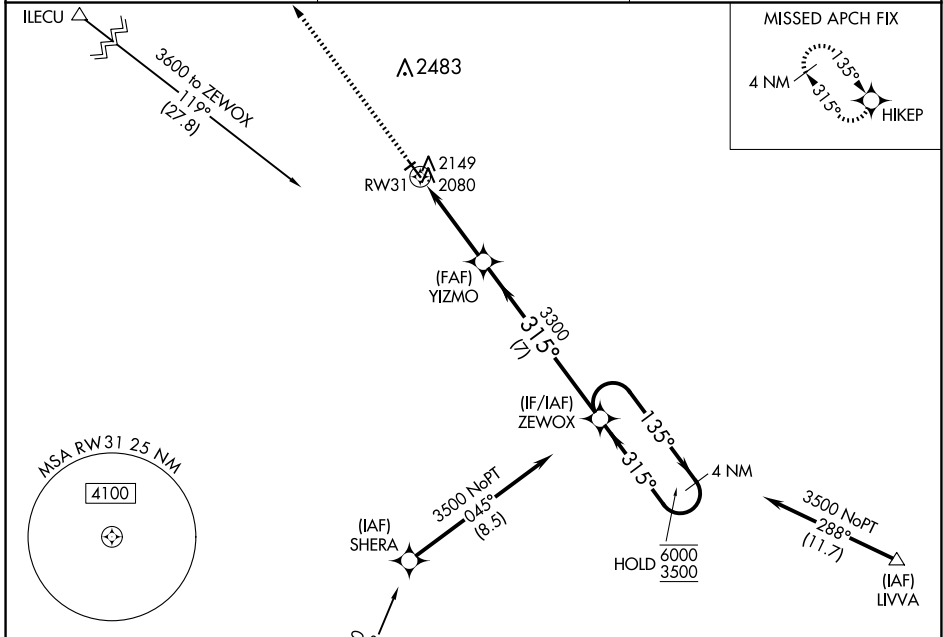

WAAS CH 56422 W31A	APP CRS 315°	Rwy Ldg 4400 TDZE 2061 Apt Elev 2062
--	------------------------	---

RNAV (GPS) RWY 31

GETTYSBURG MUNI (ØD8)

RNP APCH-GPS.

Circling NA to Rwys 4 and 22. Circling Rwy 13 NA at night.
 NA When local altimeter setting not received, use Pierre altimeter setting.

MISSED APPROACH: Climb to 3700 direct HIKEP and hold.

AWOS-3P 119.275	MINNEAPOLIS CENTER 125.1 269.1	UNICOM 122.8 (CTAF) 0
---------------------------	--	---------------------------------

ELEV 2062	TDZE 2061
-----------	-----------

CATEGORY	A	B	C	D
LP MDA	2460-1	399 (400-1)	2460-1 ¹ / ₈ 399 (400-1 ¹ / ₈)	NA
LNAV MDA	2580-1	519 (600-1)	2580-1 ³ / ₈ 519 (600-1 ³ / ₈)	NA
CIRCLING	2660-1	598 (600-1)	2820-2 ¹ / ₄ 758 (800-2 ¹ / ₄)	NA

NC-1, 23 JAN 2025 to 20 FEB 2025

NC-1, 23 JAN 2025 to 20 FEB 2025