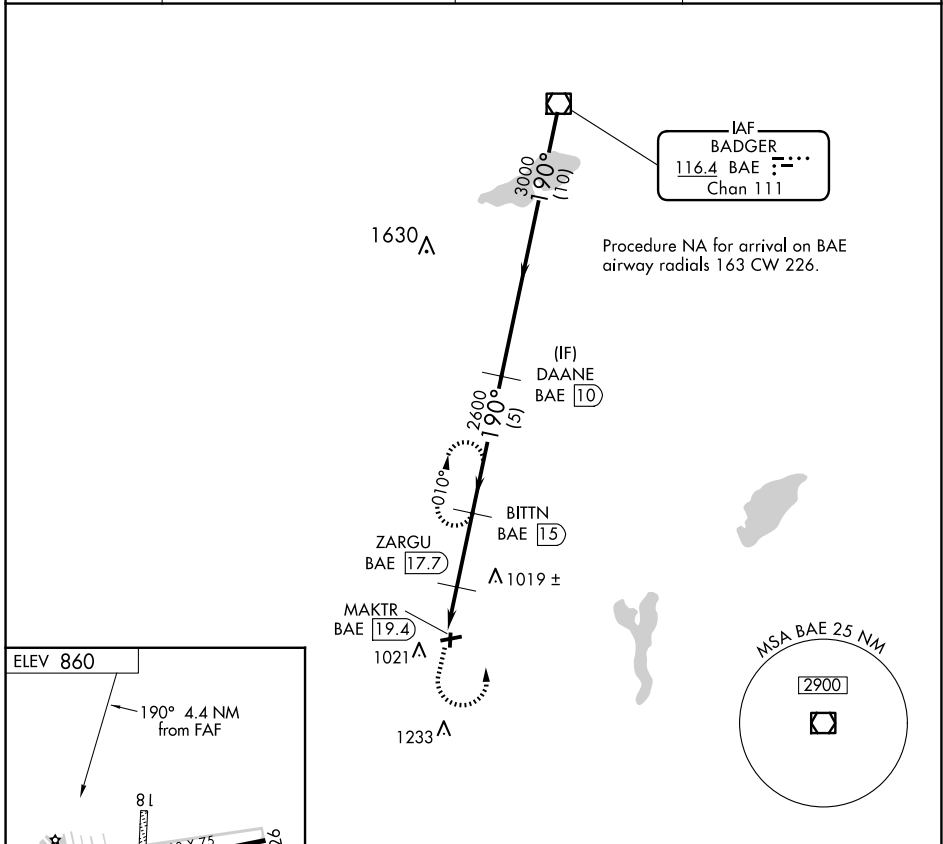

VOR/DME BAE 116.4 Chan 111	APP CRS 190°	Rwy Idg TDZE Apt Elev	N/A N/A 860
--	------------------------	-----------------------------	--

VOR/DME-A
EAST TROY MUNI (57C)

<p>∇ Circling NA to Rwys 18 and 36.</p>	<p>MISSED APPROACH: Climb to 2700 then left turn on BAE VOR/DME R-190 to BITTN/15 DME and hold.</p>
--	---

AWOS-3PT 118.125	MILWAUKEE APP CON 125.35 307.0	GCO 121.725	UNICOM 123.0 (CTAF) 📞
----------------------------	--	-----------------------	--

EC-3, 23 JAN 2025 to 20 FEB 2025

EC-3, 23 JAN 2025 to 20 FEB 2025