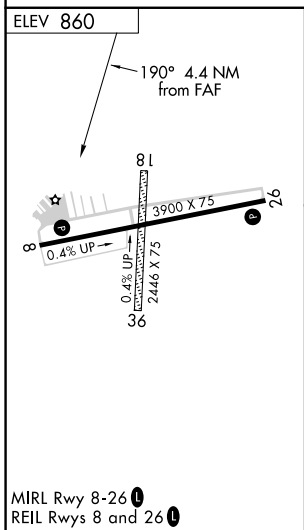

VOR/DME BAE 116.4 Chan 111	APP CRS 190°	Rwy Idg TDZE Apt Elev	N/A N/A 860

VOR/DME-A
EAST TROY MUNI (57C)

∇ Circling NA to Rwys 18 and 36.	MISSED APPROACH: Climb to 2700 then left turn on BAE VOR/DME R-190 to BITTN/15 DME and hold.

AWOS-3PT 118.125	MILWAUKEE APP CON 125.35 307.0	GCO 121.725	UNICOM 123.0 (CTAF) 📞

EC-3, 23 JAN 2025 to 20 FEB 2025

EC-3, 23 JAN 2025 to 20 FEB 2025