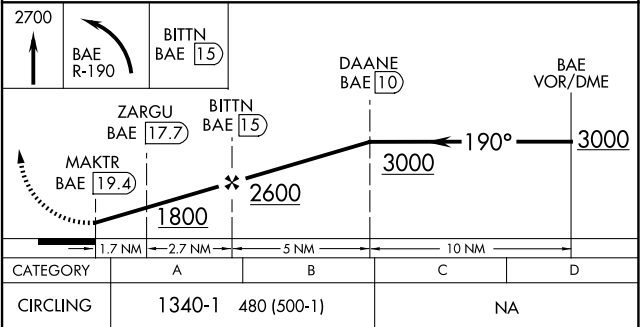

VOR/DME BAE 116.4 Chan 111	APP CRS 190°	Rwy Idg TDZE Apt Elev	N/A N/A 860

VOR/DME-A
EAST TROY MUNI (57C)

∇ Circling NA to Rwys 18 and 36.	MISSED APPROACH: Climb to 2700 then left turn on BAE VOR/DME R-190 to BITTN/15 DME and hold.

AWOS-3PT 118.125	MILWAUKEE APP CON 125.35 307.0	GCO 121.725	UNICOM 123.0 (CTAF) 📞

EC-3, 23 JAN 2025 to 20 FEB 2025

EC-3, 23 JAN 2025 to 20 FEB 2025