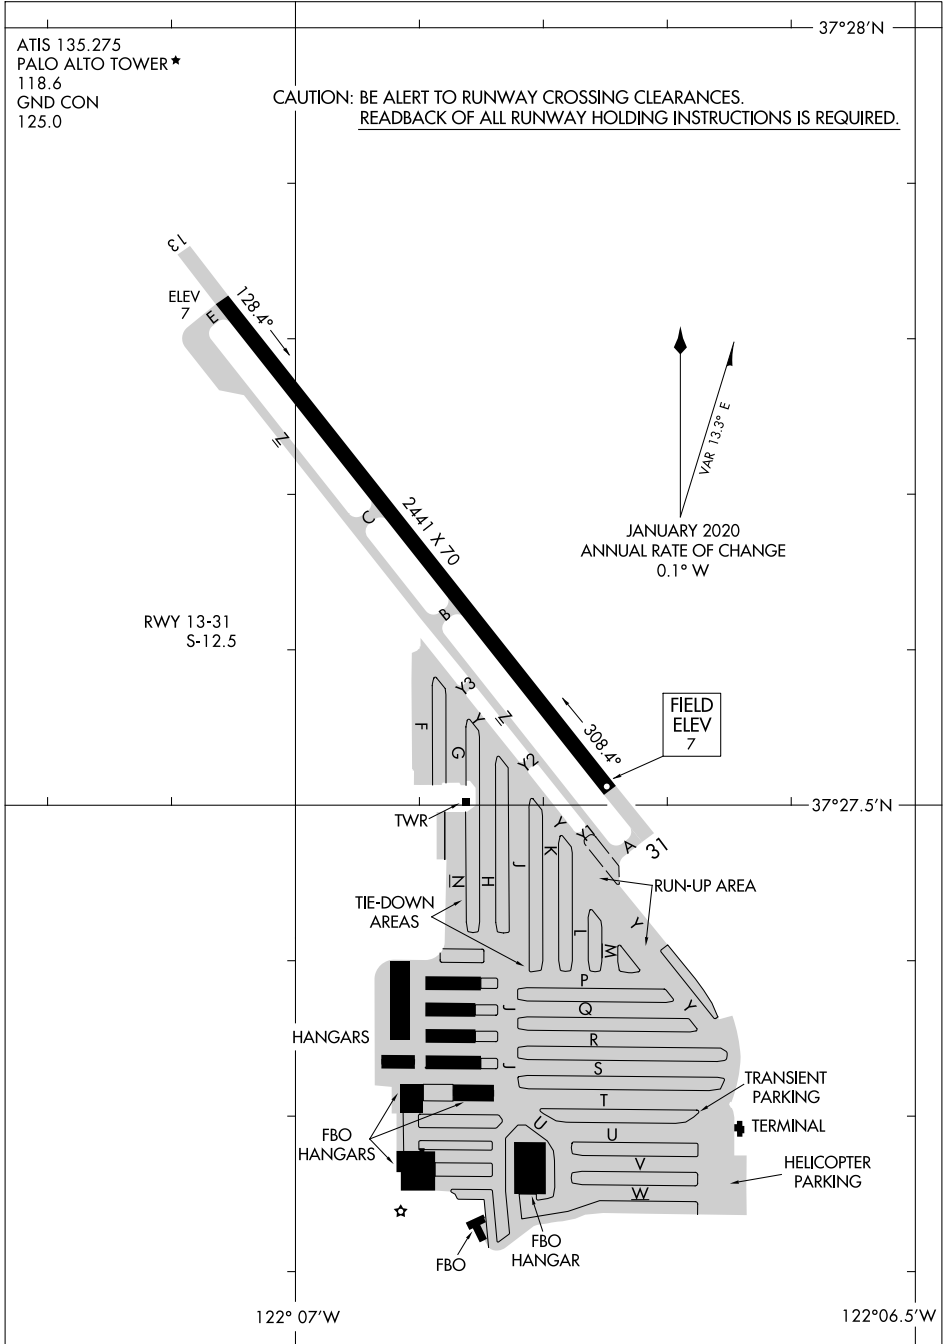

24137

AIRPORT DIAGRAM

AL-9216 (FAA)

PALO ALTO (P.A.O)
PALO ALTO, CALIFORNIA

ATIS 135.275
PALO ALTO TOWER ★
118.6
GND CON
125.0

CAUTION: BE ALERT TO RUNWAY CROSSING CLEARANCES.
READBACK OF ALL RUNWAY HOLDING INSTRUCTIONS IS REQUIRED.

37°28'N

SW-2, 23 JAN 2025 to 20 FEB 2025

SW-2, 23 JAN 2025 to 20 FEB 2025

AIRPORT DIAGRAM

24137

PALO ALTO, CALIFORNIA
PALO ALTO (P.A.O)