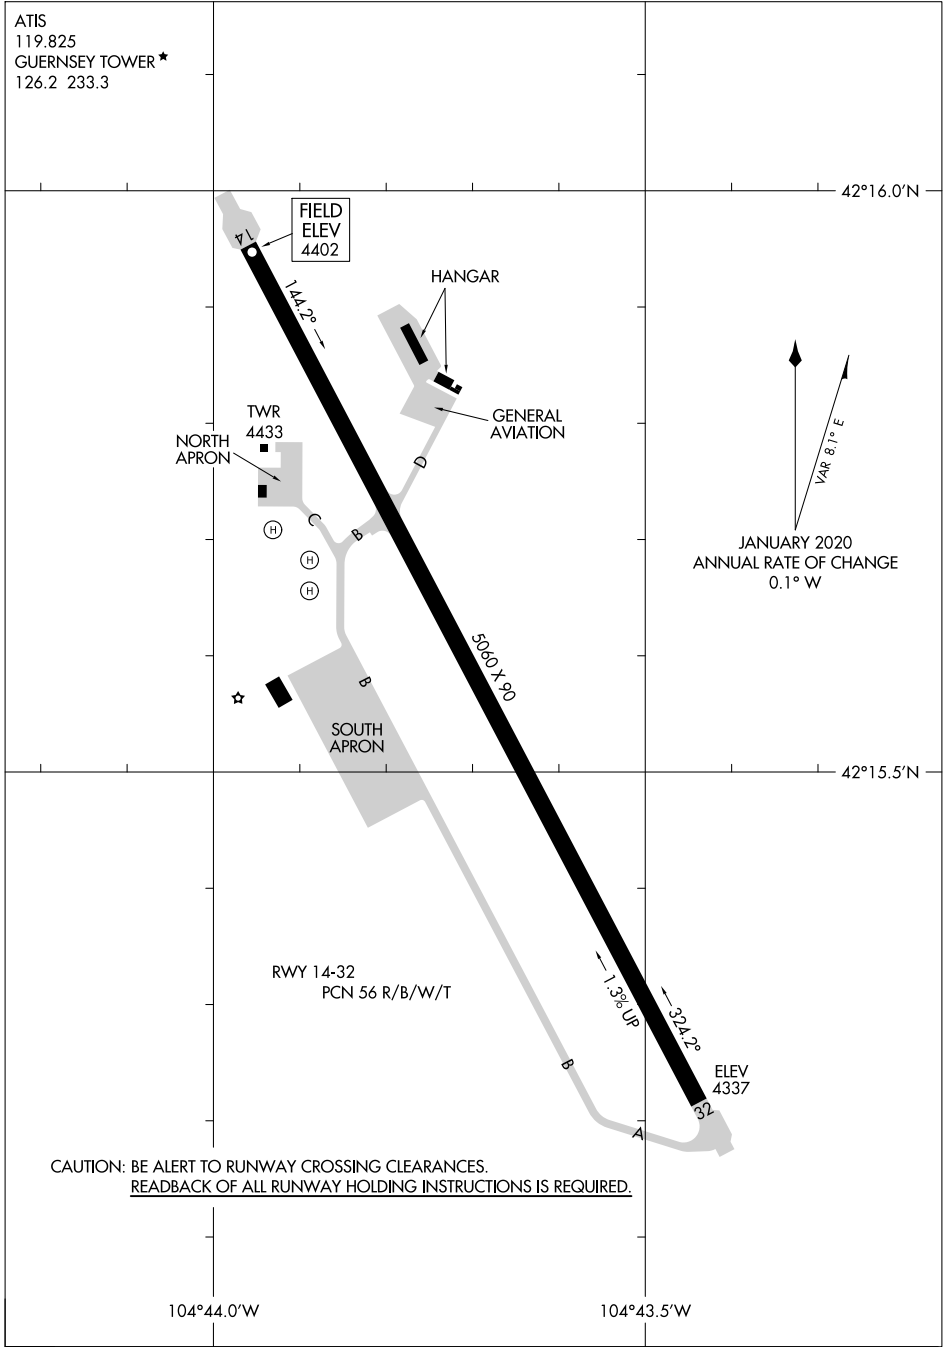

24305

# AIRPORT DIAGRAM

AL-9220 (FAA)

CAMP GUERNSEY (GUR)  
GUERNSEY, WYOMING

ATIS  
119.825  
GUERNSEY TOWER \*  
126.2 233.3

NW-1, 23 JAN 2025 to 20 FEB 2025

NW-1, 23 JAN 2025 to 20 FEB 2025

# AIRPORT DIAGRAM

24305

GUERNSEY, WYOMING  
CAMP GUERNSEY (GUR)