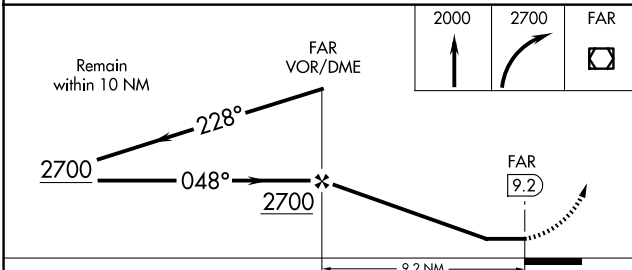

**⚠** MISSED APPROACH: Climb to 2000 then climbing right turn to 2700 direct FAR VOR/DME and hold.

AWOS-3 <b>120.0</b>	FARGO APP CON <b>120.4 377.15</b>	GCO <b>121.725</b>	UNICOM <b>123.0</b> (CTAF) <b>📞</b>
------------------------	--------------------------------------	-----------------------	--

CATEGORY	A	B	C	D	FAF to MAP 9.2 NM					
CIRCLING	1740-1¼	822 (900-1¼)	NA		Knots	60	90	120	150	180
					Min:Sec	9:12	6:08	4:36	3:41	3:04

**VOR-A**

NC-1, 23 JAN 2025 to 20 FEB 2025

NC-1, 23 JAN 2025 to 20 FEB 2025