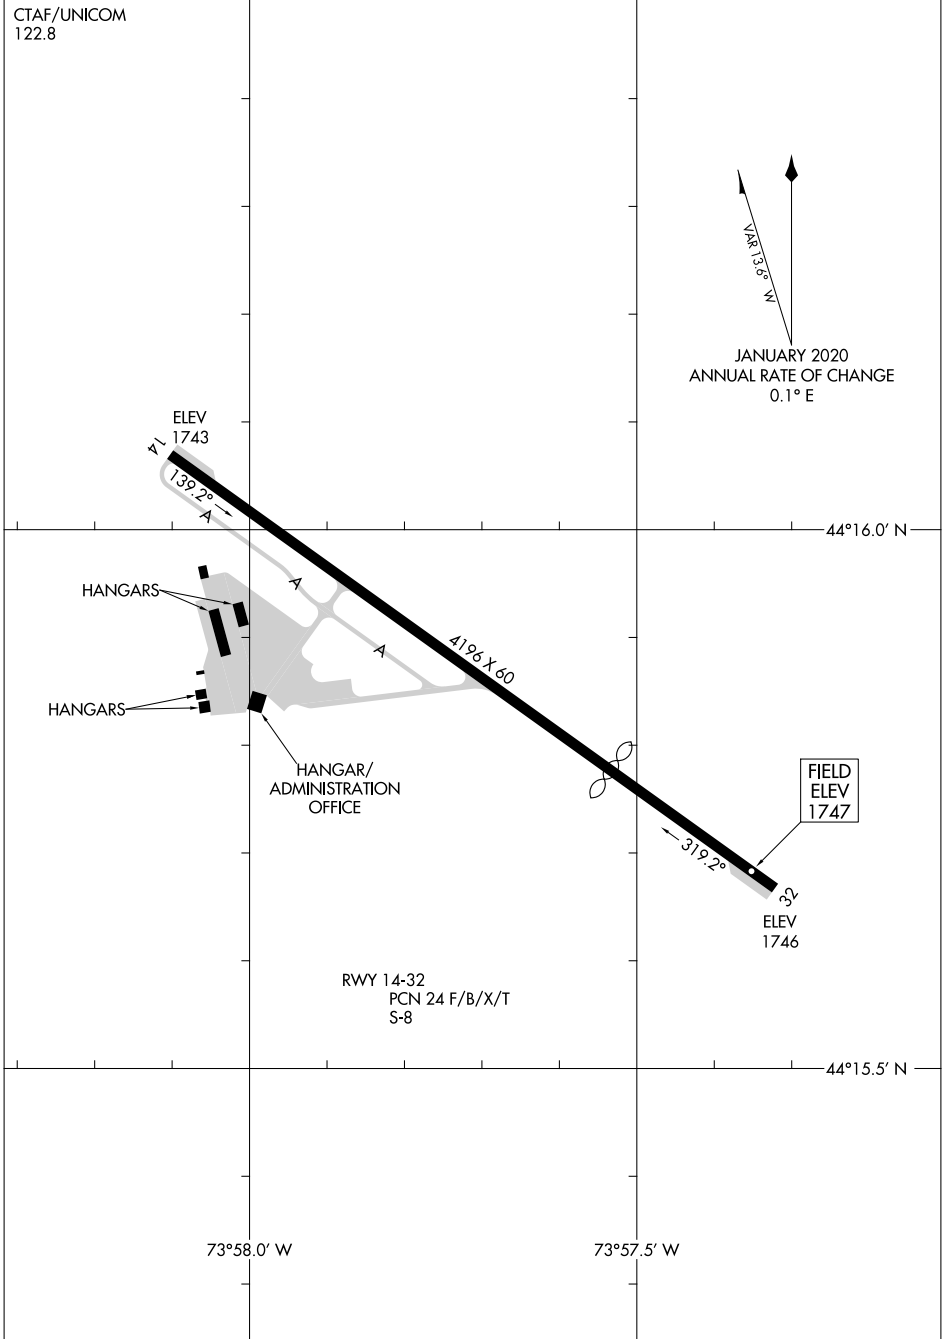

21336

AIRPORT DIAGRAM

AL-9371 (FAA)

LAKE PLACID (LKP)
LAKE PLACID, NEW YORK

CTAF/UNICOM
122.8

NE-2, 23 JAN 2025 to 20 FEB 2025

NE-2, 23 JAN 2025 to 20 FEB 2025

AIRPORT DIAGRAM
21336

LAKE PLACID, NEW YORK
LAKE PLACID (LKP)