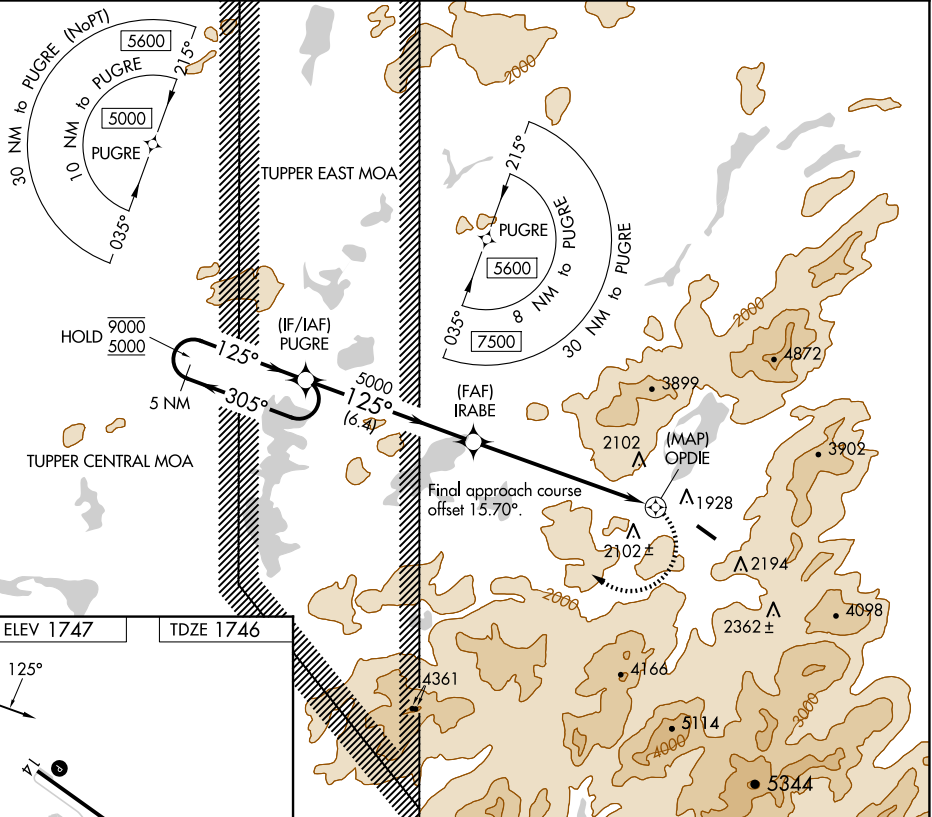

# RNAV (GPS) RWY 14

LAKE PLACID (LKP)

RNP APCH - GPS.

- ▼ Rwy 14 helicopter visibility reduction below 1 SM NA.
- ▲ NA Use Saranac Lake altimeter setting.
- ☄ -32°C Procedure NA at night.

MISSED APPROACH: Climbing right turn to 5000 direct PUGRE and hold.

SLK ASOS  
124.175

BOSTON CENTER  
120.35 342.25

UNICOM  
122.8 (CTAF) 0

NE-2, 23 JAN 2025 to 20 FEB 2025

NE-2, 23 JAN 2025 to 20 FEB 2025

ELEV 1747 TDZE 1746

CATEGORY	A	B	C	D
LNNAV MDA	3080-2	1334 (1400-2)		NA
CIRCLING	3080-2	1333 (1400-2)		NA

MIRL Rwy 14-32 0