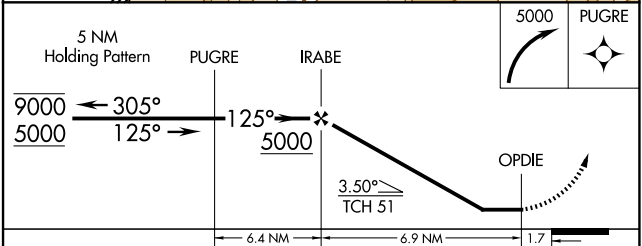

# RNAV (GPS) RWY 14

LAKE PLACID (LKP)

RNP APCH - GPS.

- ▼ Rwy 14 helicopter visibility reduction below 1 SM NA.
- ▲ NA Use Saranac Lake altimeter setting.
- ☄ -32°C Procedure NA at night.

MISSED APPROACH: Climbing right turn to 5000 direct PUGRE and hold.

SLK ASOS  
124.175

BOSTON CENTER  
120.35 342.25

UNICOM  
122.8 (CTAF) 0

NE-2, 23 JAN 2025 to 20 FEB 2025

NE-2, 23 JAN 2025 to 20 FEB 2025

ELEV 1747 TDZE 1746

CATEGORY	A	B	C	D
LNNAV MDA	3080-2	1334 (1400-2)		NA
CIRCLING	3080-2	1333 (1400-2)		NA