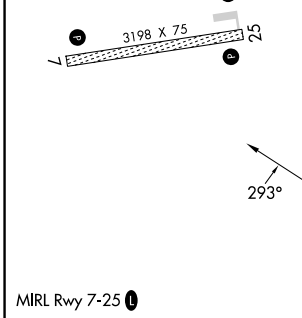

APP CRS 293°	Rwy Idg TDZE Apt Elev	N/A N/A 63
------------------------	-----------------------------	---------------------------------------

RNAV (GPS)-A

KALSKAG (KLG)(PALG)

RNP APCH - GPS.	MISSED APPROACH: Climbing left turn to 3000 direct KUREY and hold, continue climb-in hold to 3000.
Procedure NA at night. Circling NA north of Rwy 7-25.	

AWOS-3P 119.025	ANCHORAGE CENTER 118.15 251.05	UNICOM 122.8 (CTAF) 0
---------------------------	--	---------------------------------

CATEGORY	A	B	C	D
CIRCLING	520-1 457 (500-1)	700-1 637 (700-1)	NA	

AK, 26 DEC 2024 to 20 FEB 2025