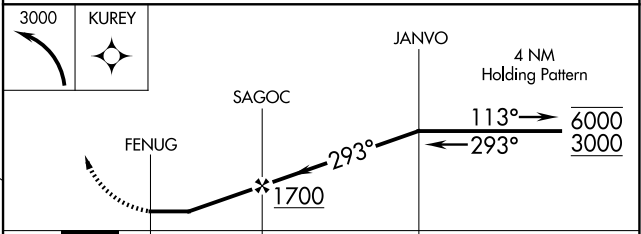

APP CRS 293°	Rwy Idg TDZE Apt Elev	N/A N/A 63

RNAV (GPS)-A

KALSKAG (KLG)(PALG)

RNP APCH - GPS.	MISSED APPROACH: Climbing left turn to 3000 direct KUREY and hold, continue climb-in hold to 3000.
Procedure NA at night. Circling NA north of Rwy 7-25.	

AWOS-3P 119.025	ANCHORAGE CENTER 118.15 251.05	UNICOM 122.8 (CTAF) 0

CATEGORY	A	B	C	D
CIRCLING	520-1 457 (500-1)	700-1 637 (700-1)	NA	

AK, 26 DEC 2024 to 20 FEB 2025

AK, 26 DEC 2024 to 20 FEB 2025