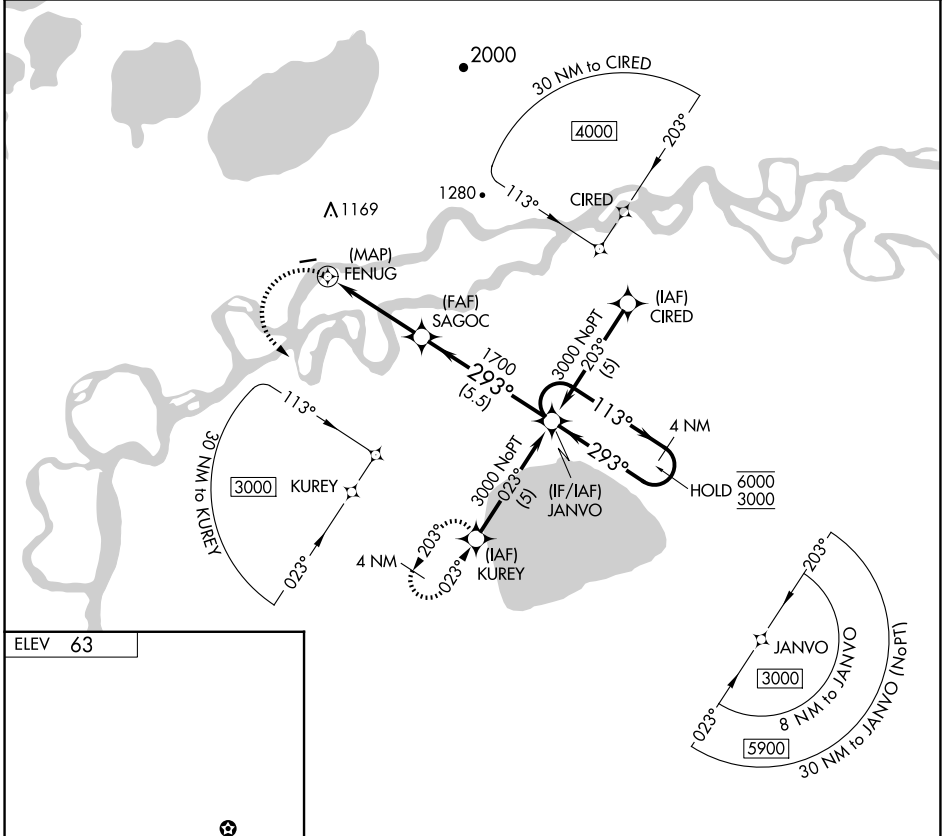

APP CRS 293°	Rwy Idg TDZE Apt Elev	N/A N/A 63
------------------------	-----------------------------	---------------------------------------

RNAV (GPS)-A

KALSKAG (KLG)(PALG)

RNP APCH - GPS.	MISSED APPROACH: Climbing left turn to 3000 direct KUREY and hold, continue climb-in hold to 3000.
Procedure NA at night. Circling NA north of Rwy 7-25.	

AWOS-3P 119.025	ANCHORAGE CENTER 118.15 251.05	UNICOM 122.8 (CTAF) 0
---------------------------	--	---------------------------------

CATEGORY	A	B	C	D
CIRCLING	520-1 457 (500-1)	700-1 637 (700-1)	NA	

AK, 26 DEC 2024 to 20 FEB 2025

AK, 26 DEC 2024 to 20 FEB 2025