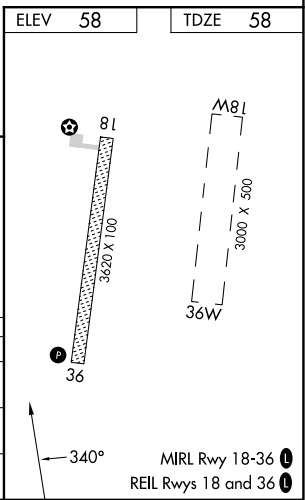

WAAS CH 93942 W36A	APP CRS 340°	Rwy Idg 3620 TDZE 58 Apt Elev 58
--	------------------------	---

RNAV (GPS) RWY 36

RUSSIAN MISSION (RSH)(PARS)

RNP APCH.

⚠ Circling Rwy 18 NA at night.
Rwy 36 helicopter visibility reduction below 3/4 SM NA.

❄ -30°C

MISSED APPROACH: Climbing right turn to 3400 direct YOSCU and hold.

AWOS-3P 118.375	ANCHORAGE CENTER 118.15 251.05	CTAF 122.9
---------------------------	--	----------------------

CATEGORY	A	B	C	D
LP MDA	700-1 642 (700-1)		NA	
LNAV MDA	840-1 782 (800-1)		NA	
C CIRCLING	840-1 782 (800-1)	840-1¼ 782 (800-1¼)	1120-3 1062 (1100-3)	1360-3 1302 (1400-3)