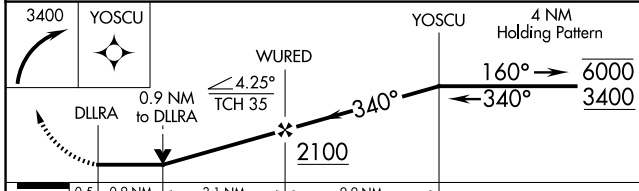

WAAS CH 93942 W36A	APP CRS 340°	Rwy Idg 3620 TDZE 58 Apt Elev 58
--	------------------------	---

RNAV (GPS) RWY 36

RUSSIAN MISSION (RSH)(PARS)

RNP APCH.

⚠ Circling Rwy 18 NA at night.
Rwy 36 helicopter visibility reduction below 3/4 SM NA.

❄ -30°C

MISSED APPROACH: Climbing right turn to 3400 direct YOSCU and hold.

AWOS-3P 118.375	ANCHORAGE CENTER 118.15 251.05	CTAF 122.9
---------------------------	--	----------------------

CATEGORY	A	B	C	D
LP MDA	700-1 642 (700-1)		NA	
LNAV MDA	840-1 782 (800-1)		NA	
C CIRCLING	840-1 782 (800-1)	840-1¼ 782 (800-1¼)	1120-3 1062 (1100-3)	1360-3 1302 (1400-3)