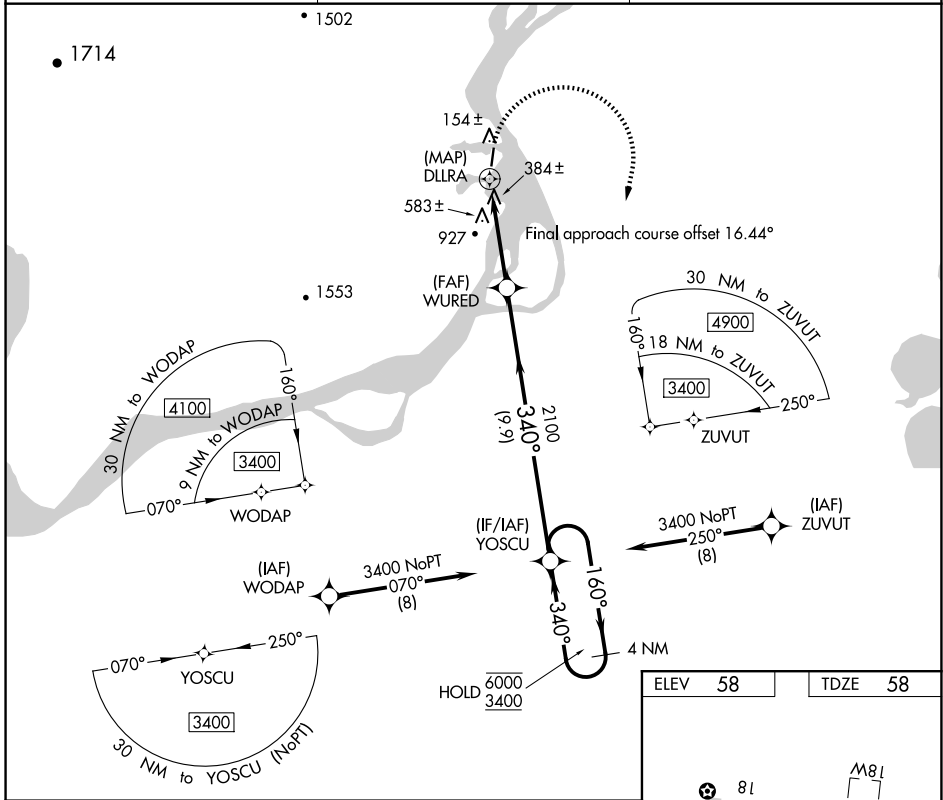

WAAS CH 93942 W36A	APP CRS 340°	Rwy Idg 3620 TDZE 58 Apt Elev 58
--	------------------------	---

RNAV (GPS) RWY 36

RUSSIAN MISSION (RSH)(PARS)

RNP APCH.

⚠ Circling Rwy 18 NA at night.
Rwy 36 helicopter visibility reduction below 3/4 SM NA.

❄ -30°C

MISSED APPROACH: Climbing right turn to 3400 direct YOSCU and hold.

AWOS-3P 118.375	ANCHORAGE CENTER 118.15 251.05	CTAF 122.9
---------------------------	--	----------------------

CATEGORY	A	B	C	D
LP MDA	700-1 642 (700-1)		NA	
LNAV MDA	840-1 782 (800-1)		NA	
C CIRCLING	840-1 782 (800-1)	840-1¼ 782 (800-1¼)	1120-3 1062 (1100-3)	1360-3 1302 (1400-3)

AK, 26 DEC 2024 to 20 FEB 2025

AK, 26 DEC 2024 to 20 FEB 2025