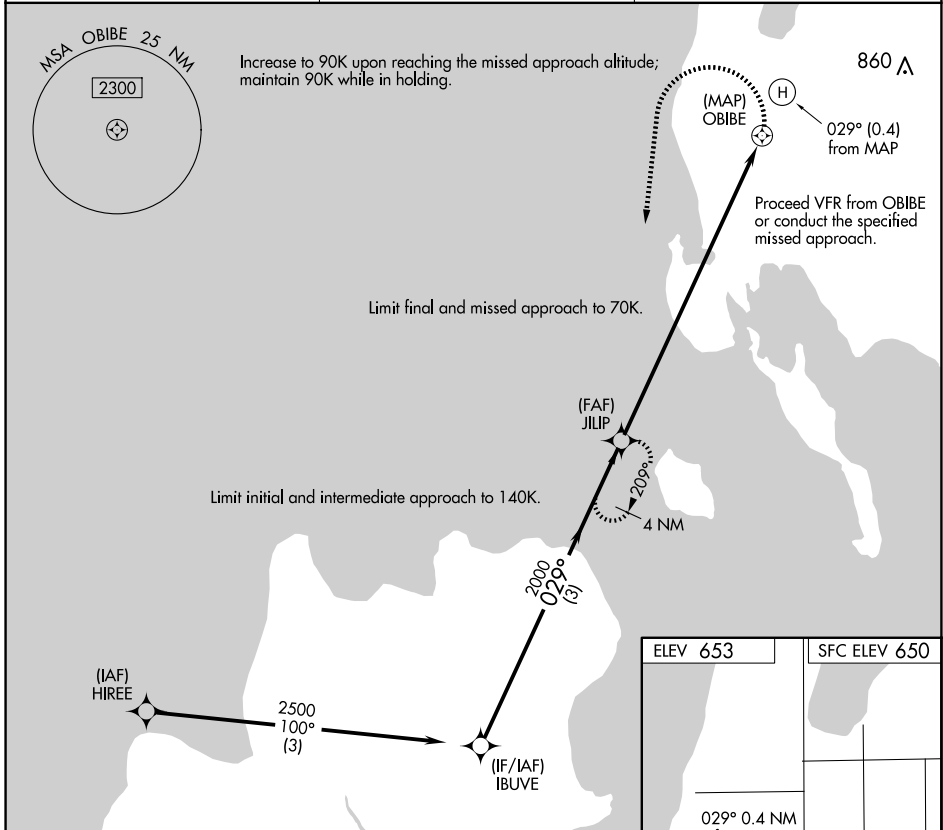

COPTER RNAV (GPS) 029°

WASHINGTON ISLAND (2P2)

APP CRS 029°	Rwy Idg Sfc Elev Apt Elev	N/A 650 653
------------------------	---------------------------------	---------------------------------

RNP APCH.		MISSED APPROACH: Climbing left turn to 2100 direct JILIP and hold.
AWOS-3PT 118.525	MINNEAPOLIS CENTER 127.65	CTAF 122.9

EC-3, 23 JAN 2025 to 20 FEB 2025

EC-3, 23 JAN 2025 to 20 FEB 2025