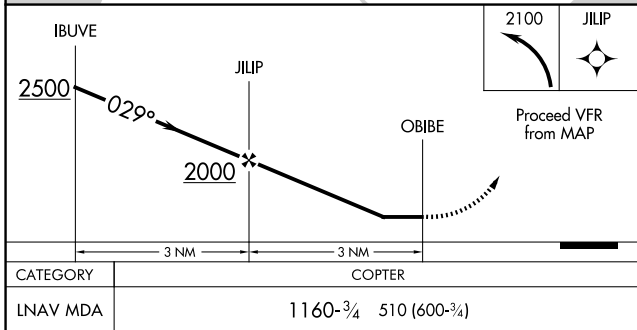

COPTER RNAV (GPS) 029°

WASHINGTON ISLAND (2P2)

APP CRS 029°	Rwy Idg Sfc Elev Apt Elev	N/A 650 653
------------------------	---------------------------------	---------------------------------

RNP APCH.		MISSED APPROACH: Climbing left turn to 2100 direct JILIP and hold.
AWOS-3PT 118.525	MINNEAPOLIS CENTER 127.65	CTAF 122.9