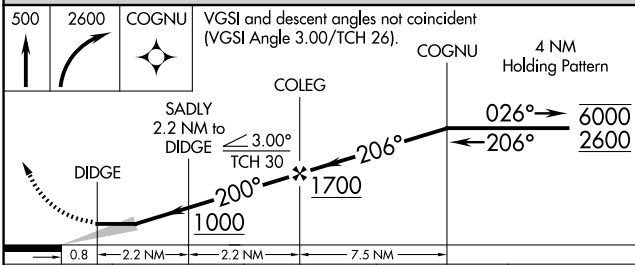

WAAS CH 57942 W18A	APP CRS 200°	Rwy Idg 3990 TDZE 26 Apt Elev 26
--	------------------------	---

RNAV (GPS) RWY 18

WALES (IWK) (PAIW)

RNP APCH. -26°C Circling NA east of Rwy 18-36.		MISSED APPROACH: Climb to 500 then climbing right turn to 2600 direct COGNU and hold.	
AWOS-3P 118.525	ANCHORAGE CENTER 133.3 290.4	NOME RADIO 122.6	CTAF 123.0

500	2600	COGNU	VGSI and descent angles not coincident (VGSI Angle 3.00/TCH 26).	
DIDGE		SADLY 2.2 NM to DIDGE	COLEG	COGNU 4 NM Holding Pattern
0.8		2.2 NM	2.2 NM	7.5 NM
CATEGORY	A	B	C	D
LP MDA	340-1 314 (400-1)			
LNAV MDA	640-1	614 (700-1)	640-1¾	614 (700-1¾)
CIRCLING	640-1	614 (700-1)	640-1¾	640-2
		614 (700-1¾)	614 (700-2)	