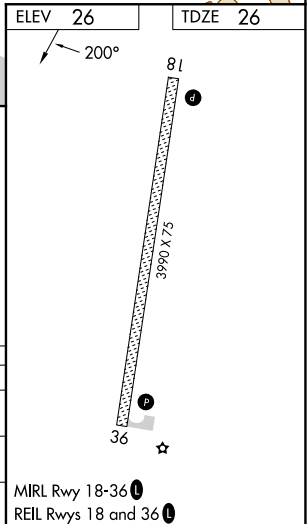

WAAS CH 57942 W18A	APP CRS 200°	Rwy Idg 3990 TDZE 26 Apt Elev 26
--	------------------------	---

RNAV (GPS) RWY 18

WALES (IWK) (PAIW)

RNP APCH. -26°C Circling NA east of Rwy 18-36.		MISSED APPROACH: Climb to 500 then climbing right turn to 2600 direct COGNU and hold.	
AWOS-3P 118.525	ANCHORAGE CENTER 133.3 290.4	NOME RADIO 122.6	CTAF 123.0

500	2600	COGNU	VGSI and descent angles not coincident (VGSI Angle 3.00/TCH 26).	
DIDGE		SADLY 2.2 NM to DIDGE	COLEG	COGNU 4 NM Holding Pattern
0.8		2.2 NM	2.2 NM	7.5 NM
CATEGORY	A	B	C	D
LP MDA	340-1 314 (400-1)			
LNAV MDA	640-1	614 (700-1)	640-1¾	614 (700-1¾)
CIRCLING	640-1	614 (700-1)	640-1¾	640-2
		614 (700-1¾)	614 (700-2)	