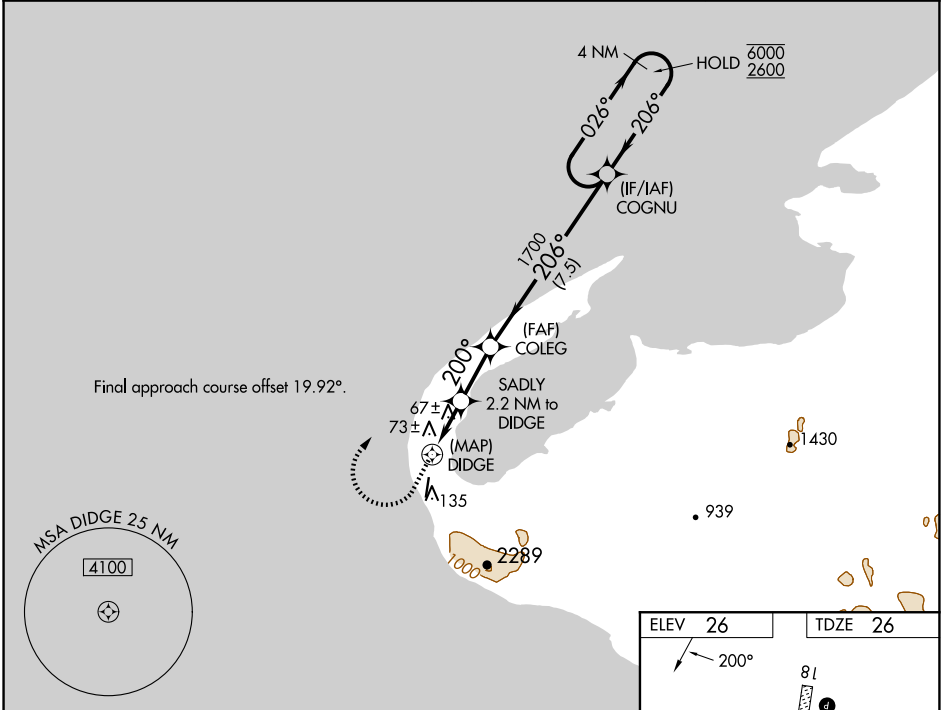

WAAS CH 57942 W18A	APP CRS 200°	Rwy Idg 3990 TDZE 26 Apt Elev 26
--	------------------------	---

RNAV (GPS) RWY 18

WALES (IWK) (PAIW)

RNP APCH. -26°C Circling NA east of Rwy 18-36.		MISSED APPROACH: Climb to 500 then climbing right turn to 2600 direct COGNU and hold.	
AWOS-3P 118.525	ANCHORAGE CENTER 133.3 290.4	NOME RADIO 122.6	CTAF 123.0

500	2600	COGNU	VGSI and descent angles not coincident (VGSI Angle 3.00/TCH 26).	
DIDGE		SADLY 2.2 NM to DIDGE	COLEG	COGNU 4 NM Holding Pattern
0.8		2.2 NM	2.2 NM	7.5 NM
CATEGORY	A	B	C	D
LP MDA	340-1 314 (400-1)			
LNAV MDA	640-1	614 (700-1)	640-1¾	614 (700-1¾)
CIRCLING	640-1	614 (700-1)	640-1¾	640-2
		614 (700-1¾)	614 (700-2)	

AK, 26 DEC 2024 to 20 FEB 2025

AK, 26 DEC 2024 to 20 FEB 2025