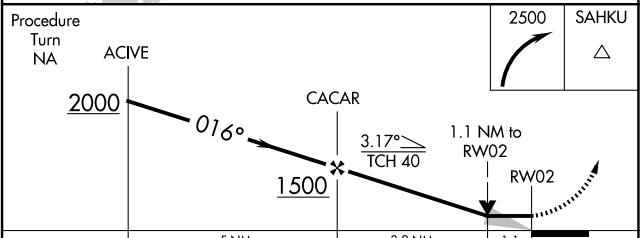

APP CRS 016°	Rwy Idg TDZE Apt Elev	3000 11 11
------------------------	-----------------------------	---------------------------------------

RNAV (GPS) RWY 2

NAPASKIAK (PKA) (PAPK)

RNP APCH-GPS.	MISSED APPROACH: Climbing right turn to 2500 direct SAHKU WP and hold.
NA Use Bethel altimeter setting.	

BET/PABE ASOS 135.45	ANCHORAGE CENTER 125.2 372.0	CTAF 122.9
--------------------------------	--	----------------------

CATEGORY	A	B	C	D
LNAV MDA	420-1	409 (500-1)	NA	
CIRCLING	440-1 429 (500-1)	580-1 569 (600-1)	NA	