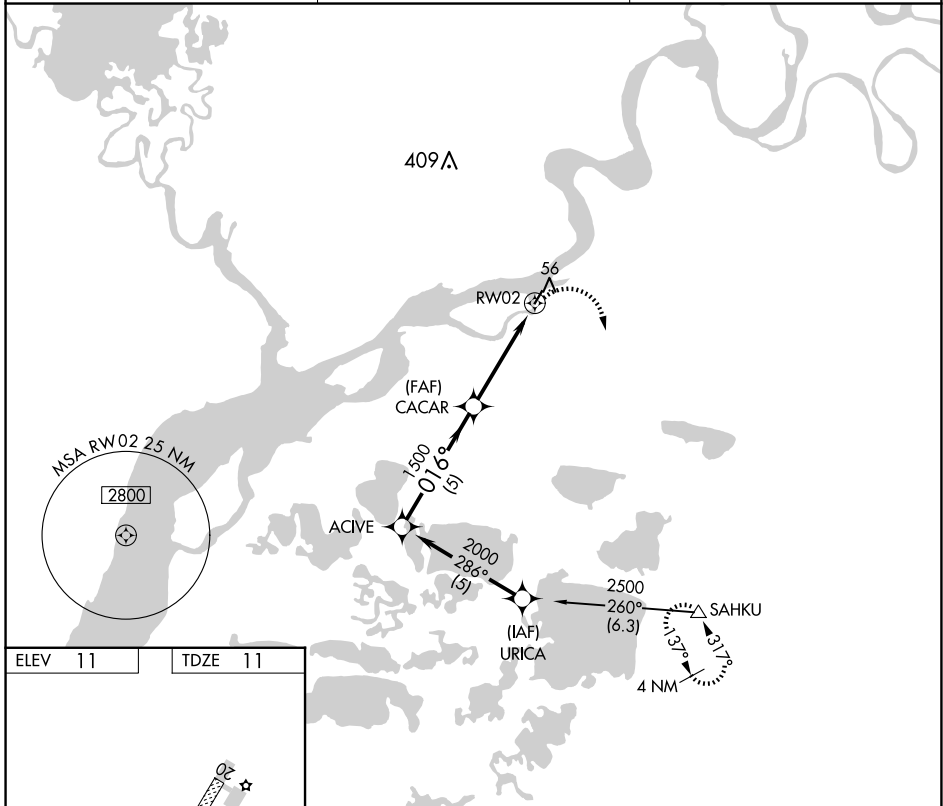

APP CRS 016°	Rwy Idg TDZE Apt Elev	3000 11 11
------------------------	-----------------------------	---------------------------------------

RNAV (GPS) RWY 2

NAPASKIAK (PKA) (PAPK)

RNP APCH-GPS.	MISSED APPROACH: Climbing right turn to 2500 direct SAHKU WP and hold.
NA Use Bethel altimeter setting.	

BET/PABE ASOS 135.45	ANCHORAGE CENTER 125.2 372.0	CTAF 122.9
--------------------------------	--	----------------------

CATEGORY	A	B	C	D
LNAV MDA	420-1	409 (500-1)	NA	
CIRCLING	440-1 429 (500-1)	580-1 569 (600-1)	NA	

AK, 26 DEC 2024 to 20 FEB 2025

AK, 26 DEC 2024 to 20 FEB 2025