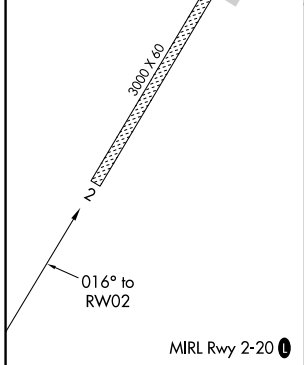

APP CRS 016°	Rwy Idg TDZE Apt Elev	3000 11 11
------------------------	-----------------------------	---------------------------------------

RNAV (GPS) RWY 2

NAPASKIAK (PKA) (PAPK)

RNP APCH-GPS.	MISSED APPROACH: Climbing right turn to 2500 direct SAHKU WP and hold.
NA Use Bethel altimeter setting.	

BET/PABE ASOS 135.45	ANCHORAGE CENTER 125.2 372.0	CTAF 122.9
--------------------------------	--	----------------------

CATEGORY	A	B	C	D
LNAV MDA	420-1	409 (500-1)	NA	
CIRCLING	440-1 429 (500-1)	580-1 569 (600-1)	NA	