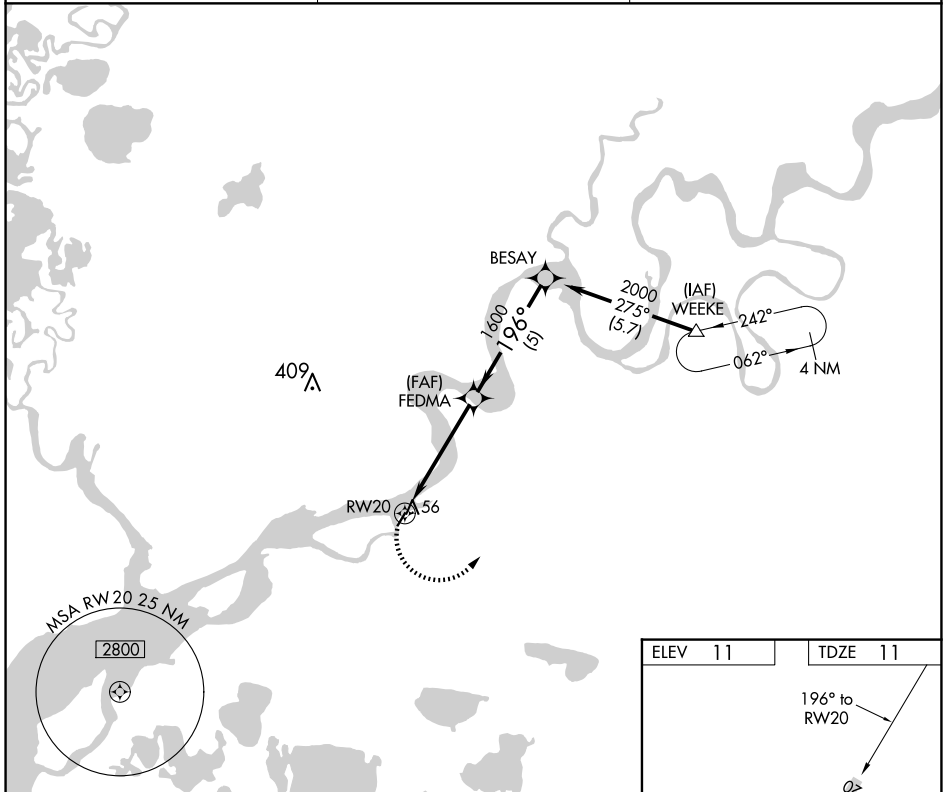

APP CRS <b>196°</b>	Rwy Idg TDZE Apt Elev	<b>3000</b> <b>11</b> <b>11</b>
------------------------	-----------------------------	---------------------------------------

# RNAV (GPS) RWY 20

NAPASKIAK (PKA) (PAPK)

RNP APCH-GPS.	MISSED APPROACH: Climbing left turn to 2000 direct WEEKE WP and hold.
Use Bethel altimeter setting.	

BET/PABE ASOS <b>135.45</b>	ANCHORAGE CENTER <b>125.2 372.0</b>	CTAF <b>122.9</b>
--------------------------------	----------------------------------------	----------------------

2000	WEEKE	Procedure Turn NA			
CATEGORY	A	B	C	D	
RNAV MDA	420-1	409 (500-1)		NA	
CIRCLING	440-1 429 (500-1)	580-1 569 (600-1)		NA	

AK, 26 DEC 2024 to 20 FEB 2025

AK, 26 DEC 2024 to 20 FEB 2025