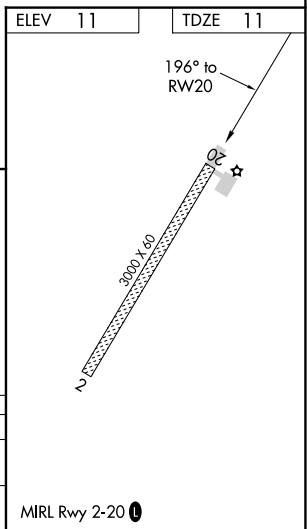

AK, 26 DEC 2024 to 20 FEB 2025

AK, 26 DEC 2024 to 20 FEB 2025