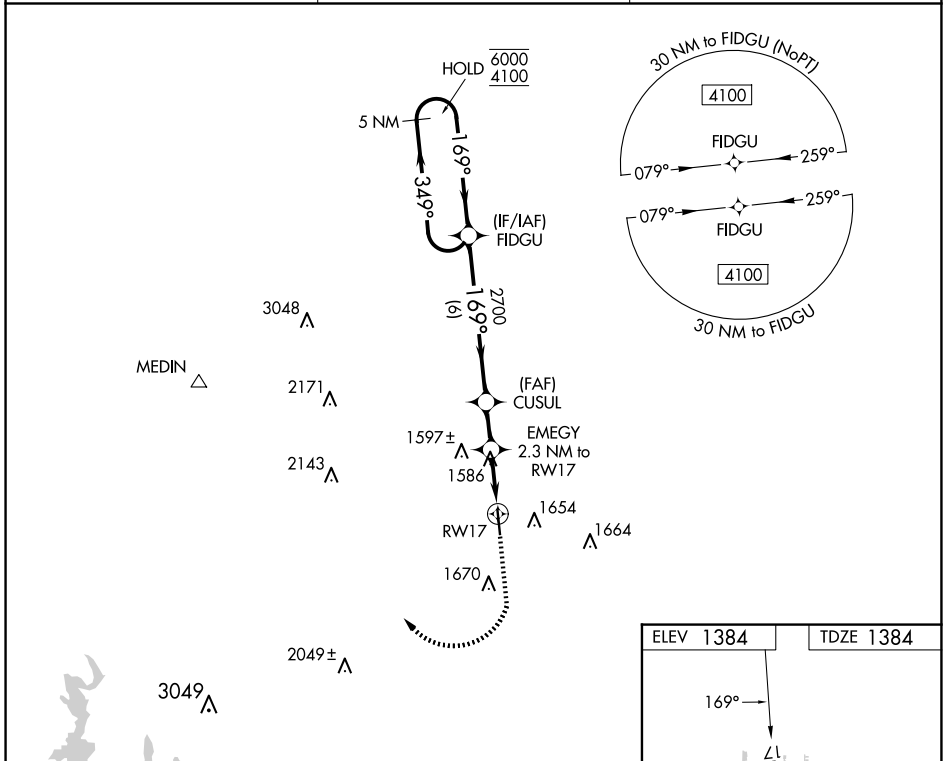

WAAS CH 50528 W17A	APP CRS 169°	Rwy Idg TDZE Apt Elev	4377 1384 1384
--	------------------------	-----------------------------	---

RNAV (GPS) RWY 17

BOERNE STAGE AIRFIELD (5C1)

RNP APCH-GPS.		MISSED APPROACH: Climb to 1900 then climbing right turn to 4100 direct MEDIN.
AWOS-3 118.725	SAN ANTONIO APP CON 125.1 307.0	UNICOM 123.0 (CTAF)

CATEGORY	A	B	C	D
IP MDA	1840-1	456 (500-1)		NA
LNAV MDA	1840-1	456 (500-1)		NA