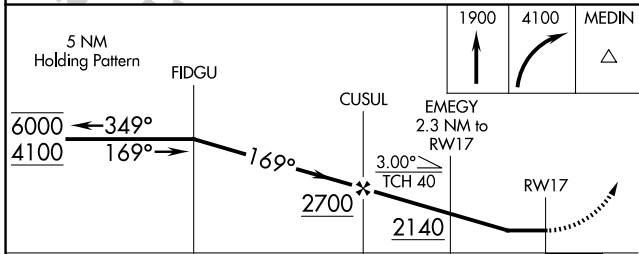

WAAS CH 50528 W17A	APP CRS 169°	Rwy Idg TDZE Apt Elev	4377 1384 1384
--	------------------------	-----------------------------	---

RNAV (GPS) RWY 17

BOERNE STAGE AIRFIELD (5C1)

RNP APCH-GPS.		MISSED APPROACH: Climb to 1900 then climbing right turn to 4100 direct MEDIN.
AWOS-3 118.725	SAN ANTONIO APP CON 125.1 307.0	UNICOM 123.0 (CTAF)