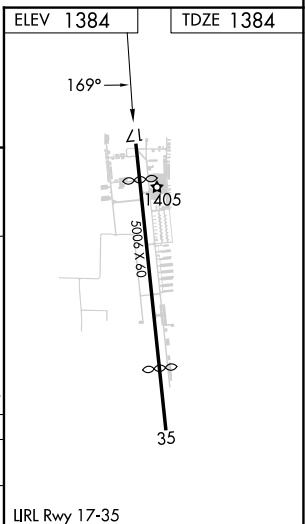

WAAS CH 50528 W17A	APP CRS 169°	Rwy Idg TDZE Apt Elev	4377 1384 1384
--	------------------------	-----------------------------	---

RNAV (GPS) RWY 17

BOERNE STAGE AIRFIELD (5C1)

RNP APCH-GPS.		MISSED APPROACH: Climb to 1900 then climbing right turn to 4100 direct MEDIN.
AWOS-3 118.725	SAN ANTONIO APP CON 125.1 307.0	UNICOM 123.0 (CTAF)

CATEGORY	A	B	C	D
IP MDA	1840-1	456 (500-1)		NA
LNAV MDA	1840-1	456 (500-1)		NA