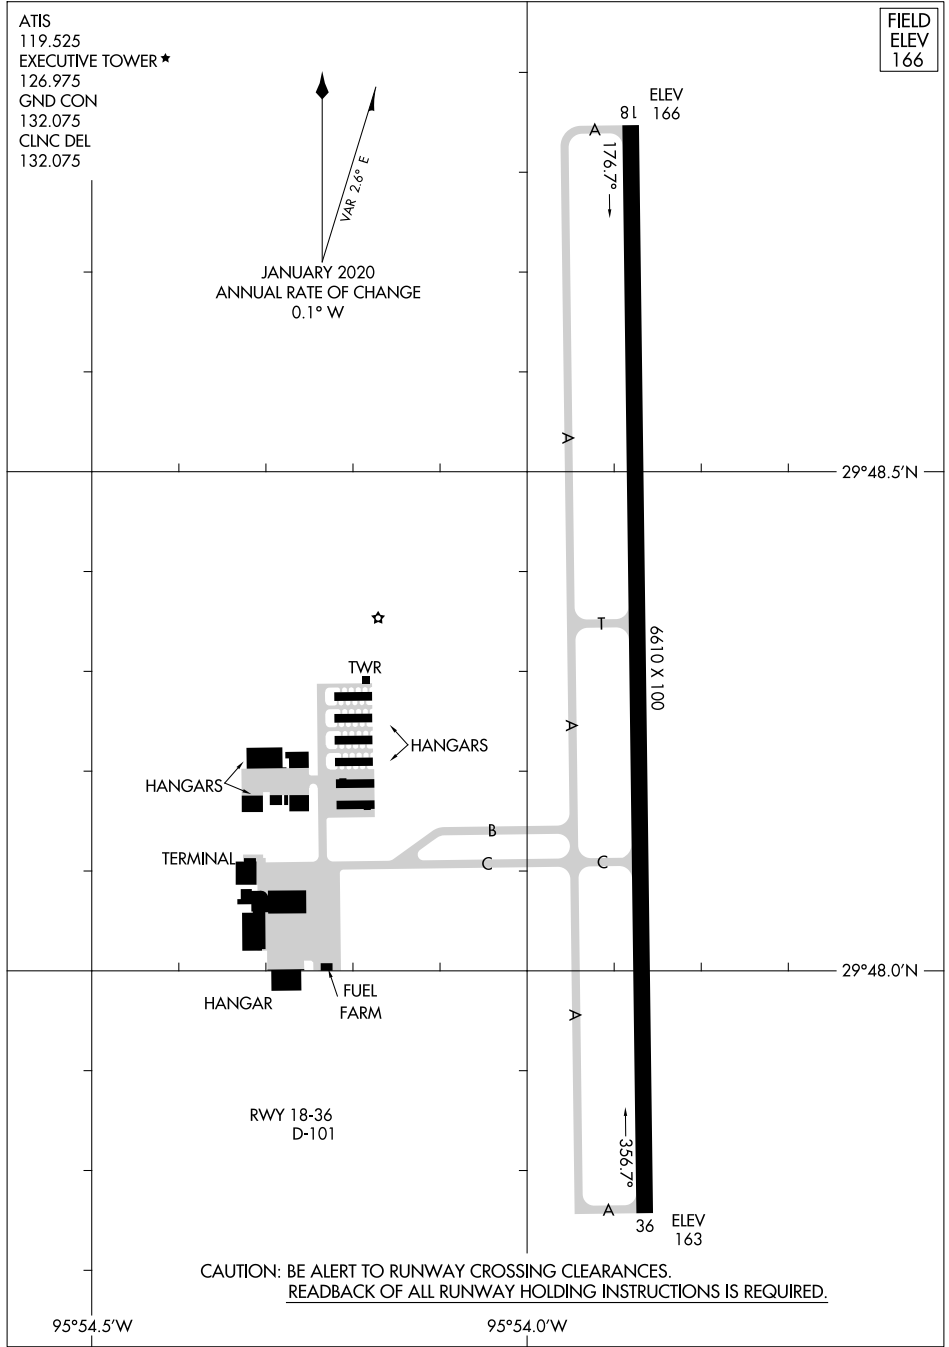

21112  
**AIRPORT DIAGRAM**

AL-10328 (FAA)

**HOUSTON EXEC (TME)**  
HOUSTON, TEXAS

ATIS  
119.525  
EXECUTIVE TOWER ★  
126.975  
GND CON  
132.075  
CLNC DEL  
132.075

FIELD  
ELEV  
166

SC-5, 23 JAN 2025 to 20 FEB 2025

SC-5, 23 JAN 2025 to 20 FEB 2025

**CAUTION: BE ALERT TO RUNWAY CROSSING CLEARANCES.  
READBACK OF ALL RUNWAY HOLDING INSTRUCTIONS IS REQUIRED.**

**AIRPORT DIAGRAM**  
21112

HOUSTON, TEXAS  
**HOUSTON EXEC (TME)**