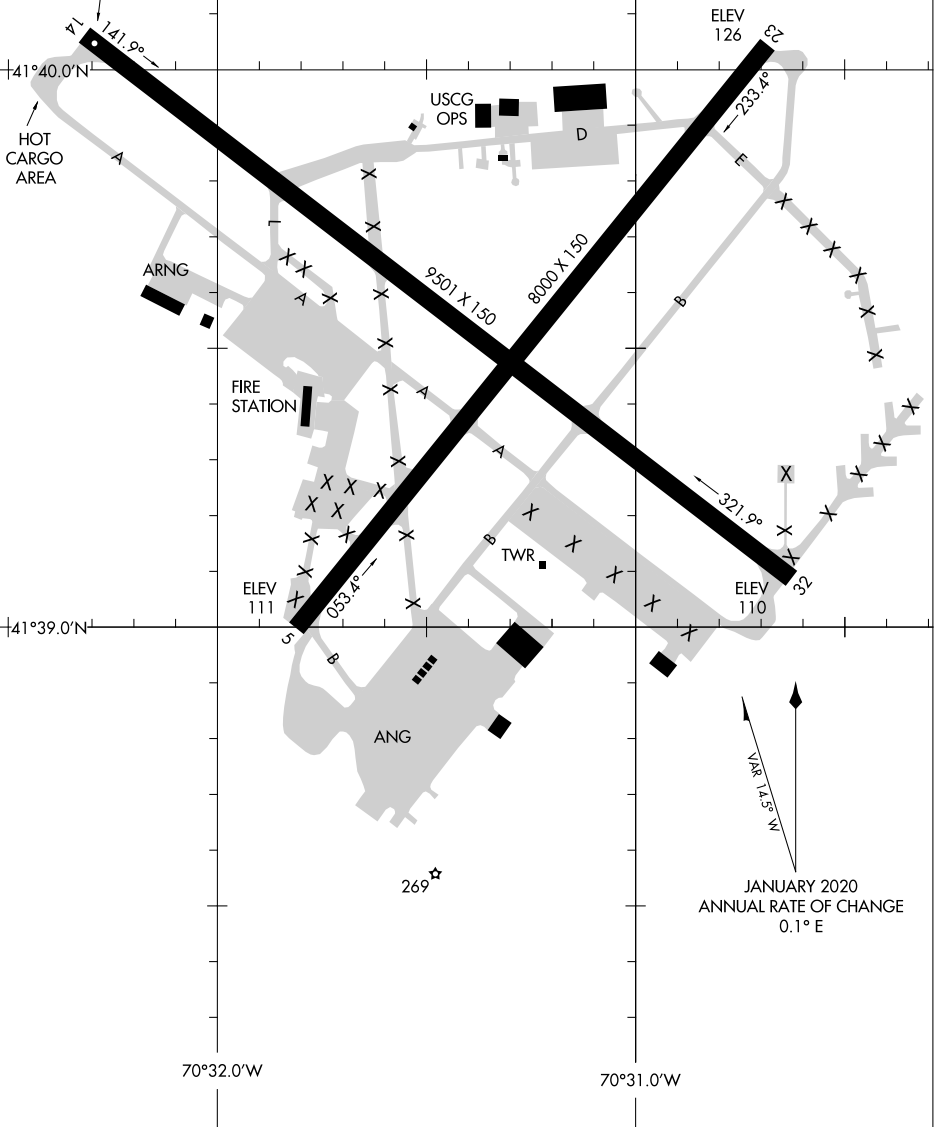

24137

AIRPORT DIAGRAM

CAPE COD COAST GUARD AIR STATION (F/MH)
AL-10362 (FAA)
FALMOUTH, MASSACHUSETTS

ATIS
120.475 236.825
COAST GUARD TOWER
128.425 291.1
GND CON
124.15 275.8

**CAUTION: BE ALERT TO RUNWAY CROSSING CLEARANCES.
READBACK OF ALL RUNWAY HOLDING INSTRUCTIONS IS REQUIRED.**

RWY 05-23
PCN 33 F/A/W/T
RWY 14-32
PCN 26 F/A/W/T

FIELD
ELEV
130

NE-1, 23 JAN 2025 to 20 FEB 2025

NE-1, 23 JAN 2025 to 20 FEB 2025

AIRPORT DIAGRAM

24137

FALMOUTH, MASSACHUSETTS
CAPE COD COAST GUARD AIR STATION (F/MH)