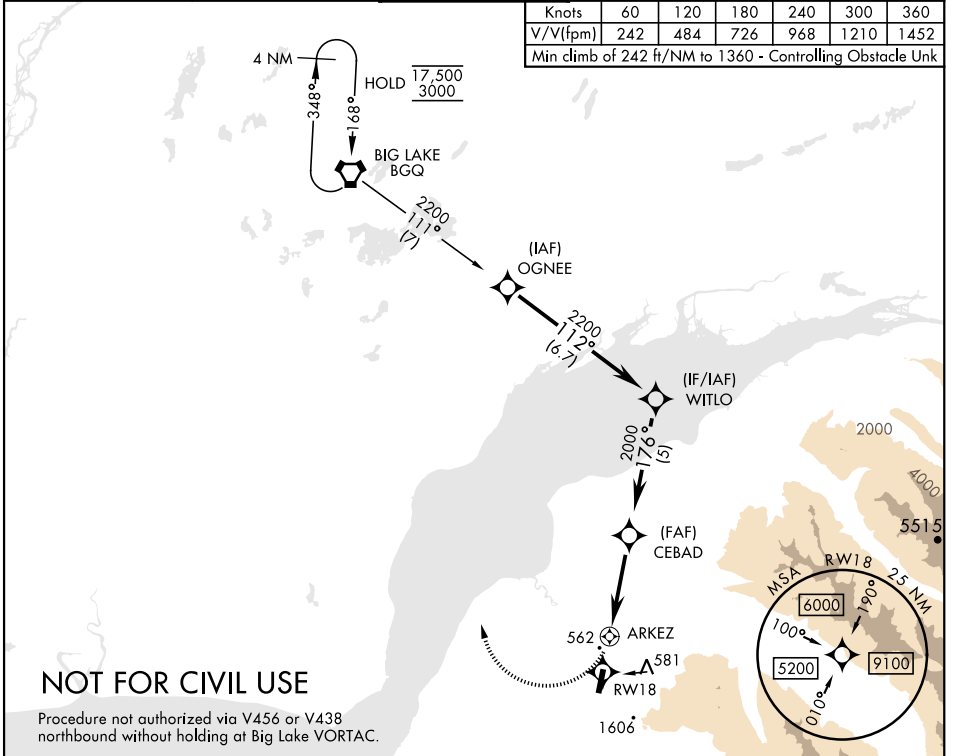

APCH CRS	Rwy Idg	4088
176°	TDZE	387
	Arpt Elev	387

[USA] BRYANT AAF (FORT RICHARDSON) (FRN) (PAFR)

RNP APCH - GPS

▼
* Circling not authorized E of Rwy 18-36.

MISSED APPROACH: Climbing right turn to 3000 direct BGG VORTAC and hold.

AWOS-3 134.25	ANCHORAGE APP CON 118.6 290.5	TOWER ★ 125.0 (CTAF) 0 254.35	GND CON 121.25 239.25	CLNC DEL 119.1 363.2
-------------------------	---	--	---------------------------------	--------------------------------

AK, 26 DEC 2024 to 20 FEB 2025

AK, 26 DEC 2024 to 20 FEB 2025