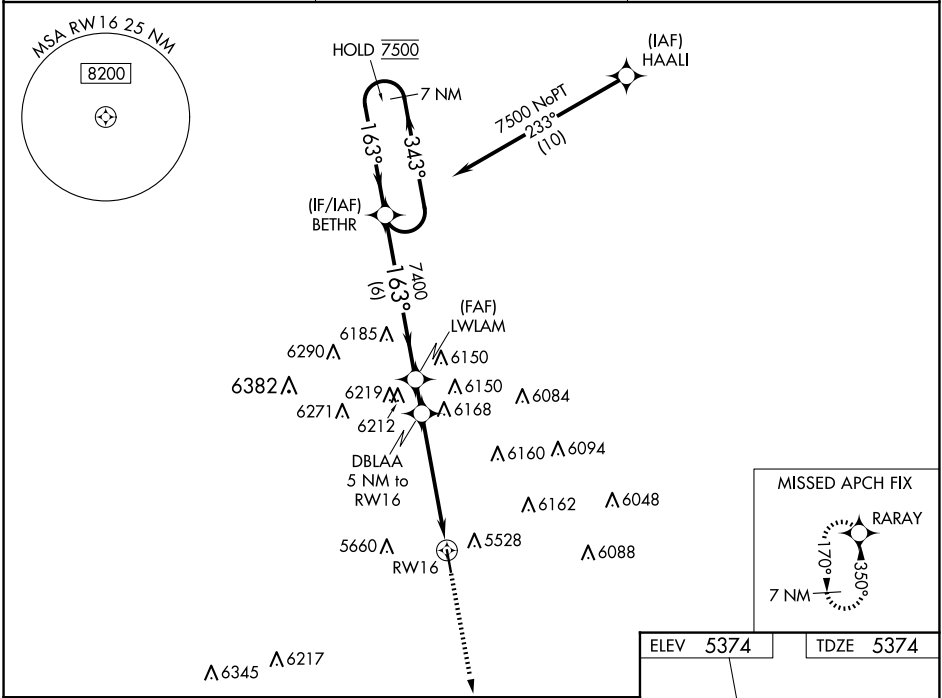

WAAS CH 56344 W16A	APP CRS 163°	Rwy Idg TDZE Apt Elev	4700 5374 5374
--	------------------------	-----------------------------	---

RNAV (GPS) RWY 16

LIMON MUNI (LIC)

RNP APCH - GPS.	MISSED APPROACH: Climb to 7500 direct RARAY and hold.
For uncompensated Baro-VNAV systems, LNAV/VNAV NA below -25°C or above 54°C.	

ASOS 121.125	DENVER CENTER 133.4 377.175	CTAF 122.9
------------------------	---------------------------------------	----------------------

CATEGORY	A	B	C	D
LPV DA	5624-3/4 250 (300-3/4)			NA
LNAV/VNAV DA	5709-1 335 (400-1)			NA
LNAV MDA	6080-1	706 (800-1)	6080-2 706 (800-2)	NA
CIRCLING	6080-1	706 (800-1)	6220-2 1/2 846 (900-2 1/2)	NA

SW-1, 23 JAN 2025 to 20 FEB 2025

SW-1, 23 JAN 2025 to 20 FEB 2025