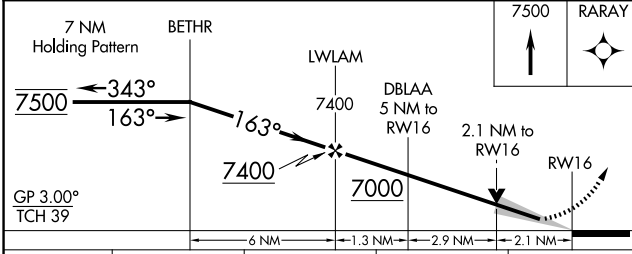

WAAS CH 56344 W16A	APP CRS 163°	Rwy Idg TDZE Apt Elev	4700 5374 5374
--	------------------------	-----------------------------	---

RNAV (GPS) RWY 16

LIMON MUNI (LIC)

RNP APCH - GPS.	MISSED APPROACH: Climb to 7500 direct RARAY and hold.
For uncompensated Baro-VNAV systems, LNAV/VNAV NA below -25°C or above 54°C.	

ASOS 121.125	DENVER CENTER 133.4 377.175	CTAF 122.9
------------------------	---------------------------------------	----------------------

CATEGORY	A	B	C	D
LPV DA	5624-3/4 250 (300-3/4)			NA
LNAV/VNAV DA	5709-1 335 (400-1)			NA
LNAV MDA	6080-1	706 (800-1)	6080-2 706 (800-2)	NA
CIRCLING	6080-1	706 (800-1)	6220-2 1/2 846 (900-2 1/2)	NA