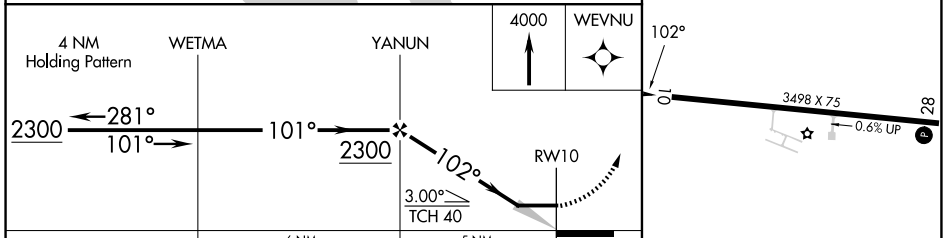

CATEGORY	A	B	C	D
LNVA MDA	1060-1	396 (400-1)	NA	
CIRCLING	1120-1	456 (500-1)	NA	

ELEV 664	TDZE 664