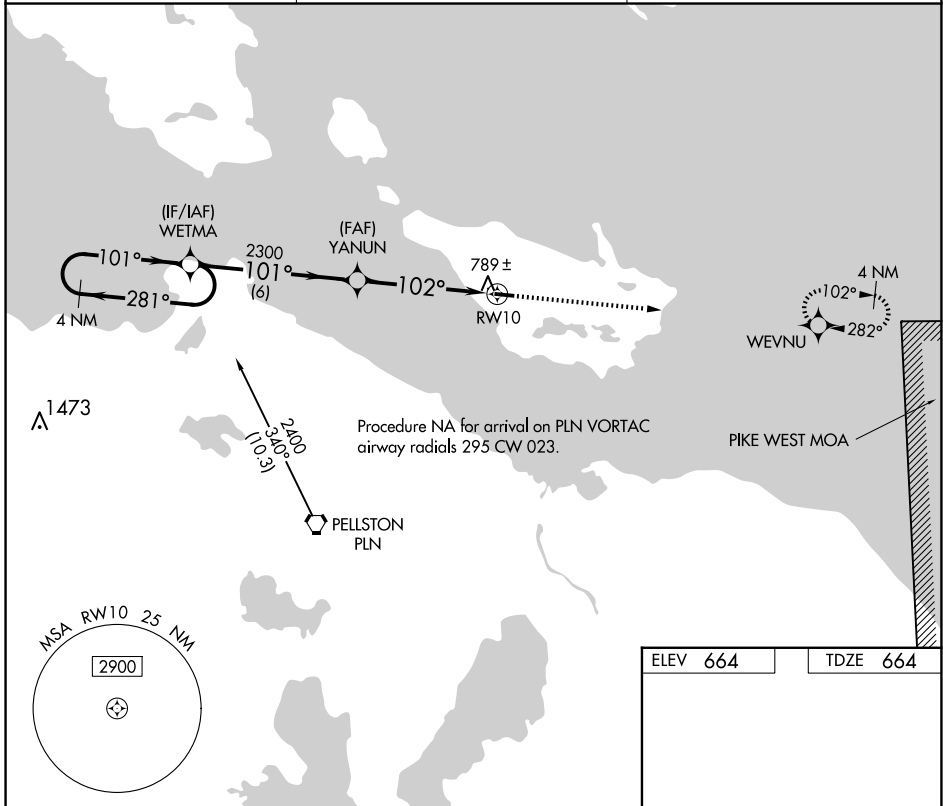

APP CRS	Rwy Idg	<b>3498</b>
<b>102°</b>	TDZE	<b>664</b>
	Apt Elev	<b>664</b>

# RNAV (GPS) RWY 10

BOIS BLANC ISLAND (6Y1)

NA	DME/DME RNP-0.3 NA. Use Cheboygan altimeter setting.	MISSED APPROACH: Climb to 4000 direct WEVNU and hold, continue climb-in-hold to 4000.
----	---	---

SLH AWOS-3 <b>118.175</b>	MINNEAPOLIS CENTER <b>134.6 354.05</b>	CTAF <b>122.9</b>
------------------------------	---	----------------------

EC-1, 23 JAN 2025 to 20 FEB 2025

EC-1, 23 JAN 2025 to 20 FEB 2025

CATEGORY	A	B	C	D
LNVA MDA	1060-1	396 (400-1)	NA	
CIRCLING	1120-1	456 (500-1)	NA	

ELEV 664	TDZE 664
----------	----------