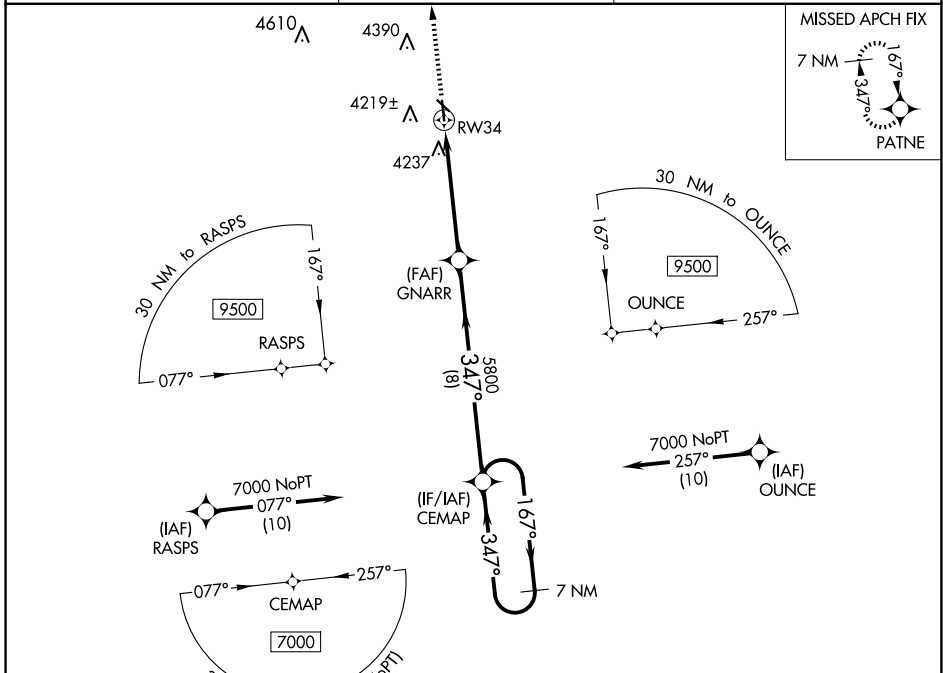

WAAS CH 61241 W34A	APP CRS 347°	Rwy Idg 4201 TDZE 4133 Apt Elev 4138
--	------------------------	---

RNAV (GPS) RWY 34

YUMA MUNI (2V6)

▼ Circling NA to Rws 12 and 30. For uncompensated Baro-VNAV Systems, LNAV/VNAV NA below -23°C (-9°F) or above 54°C (130°F), DME/DME RNP-0.3 NA.

MISSED APPROACH: Climb to 7000 direct PATNE and hold.

AWOS-3 135.375	DENVER CENTER 133.95 317.55	UNICOM 122.8 (CTAF)
--------------------------	---------------------------------------	-------------------------------

▲4811±

ELEV	4138	TDZE	4133
------	------	------	------

CATEGORY	A	B	C	D
LPV DA	4333-1	200 (200-1)		NA
LNAV/VNAV DA	4383-1	250 (300-1)		NA
LNAV MDA	4500-1	367 (400-1)		NA
C CIRCLING	4620-1 482 (500-1)	4640-1 502 (600-1)	4700-1½ 562 (600-1½)	NA

SW-1, 23 JAN 2025 to 20 FEB 2025

SW-1, 23 JAN 2025 to 20 FEB 2025