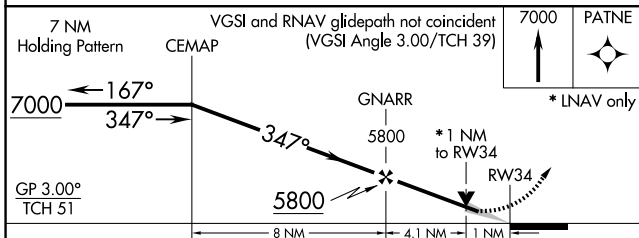

ELEV	4138	TDZE	4133