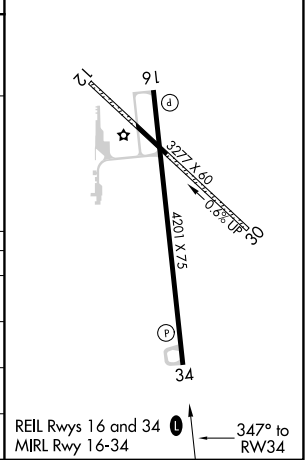

CATEGORY	A	B	C	D
LPV DA	4333-1	200 (200-1)		NA
LNAV/VNAV DA	4383-1	250 (300-1)		NA
LNAV MDA	4500-1	367 (400-1)		NA
C CIRCLING	4620-1 482 (500-1)	4640-1 502 (600-1)	4700-1½ 562 (600-1½)	NA

SW-1, 23 JAN 2025 to 20 FEB 2025

SW-1, 23 JAN 2025 to 20 FEB 2025