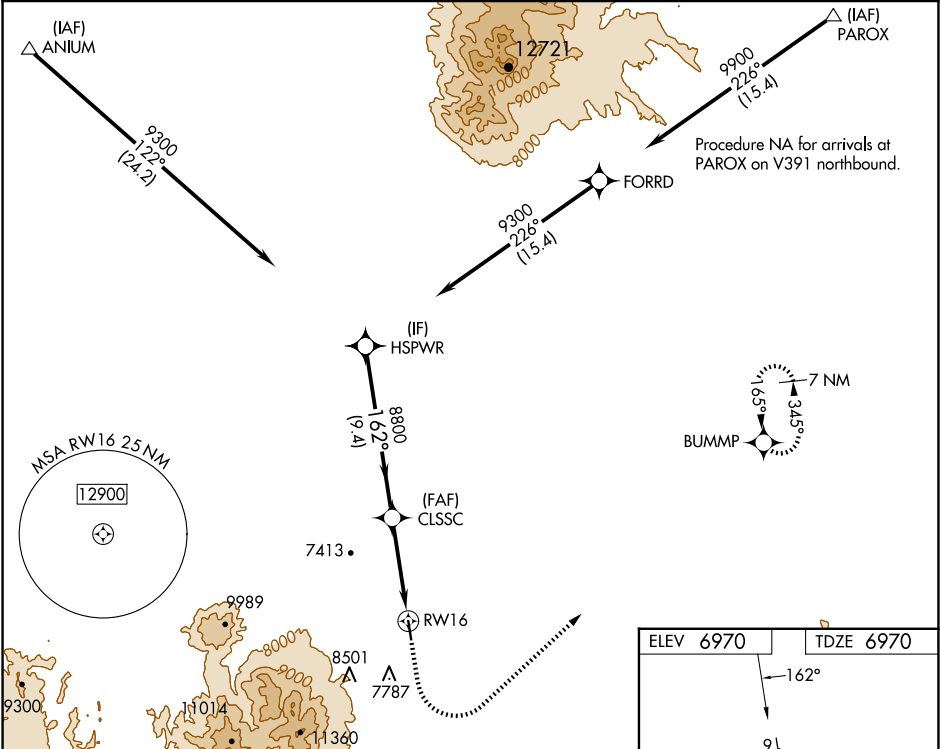

WAAS CH 86246 W16A	APP CRS 162°	Rwy ldg TDZE Apt Elev	5998 6970 6970
--	------------------------	-----------------------------	---

RNAV (GPS) RWY 16

MONTICELLO (U64)

RNP APCH - GPS. ▼ For uncompensated Baro-VNAV systems, LNAV/VNAV NA below -28°C or above 54°C.	MISSED APPROACH: Climb to 7700 then climbing left turn to 9300 direct BUMMP and hold.
---	---

AWOS-3PT 121.025	DENVER CENTER 127.55 256.875	UNICOM 122.8 (CTAF) 0
----------------------------	--	---------------------------------

CATEGORY	A	B	C	D
LPV DA	7170-1	200 (200-1)		NA
LNAV/VNAV DA	7407-1¼	437 (500-1¼)		NA
LNAV MDA	7660-1	690 (700-1)		NA

SW-4, 23 JAN 2025 to 20 FEB 2025

SW-4, 23 JAN 2025 to 20 FEB 2025