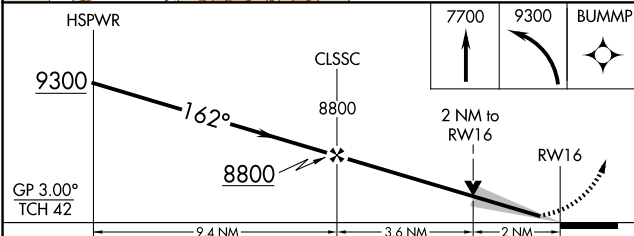

WAAS CH 86246 W16A	APP CRS 162°	Rwy ldg TDZE Apt Elev	5998 6970 6970
--	------------------------	-----------------------------	---

RNAV (GPS) RWY 16

MONTICELLO (U64)

RNP APCH - GPS. ▼ For uncompensated Baro-VNAV systems, LNAV/VNAV NA below -28°C or above 54°C.	MISSED APPROACH: Climb to 7700 then climbing left turn to 9300 direct BUMMP and hold.
---	---

AWOS-3PT 121.025	DENVER CENTER 127.55 256.875	UNICOM 122.8 (CTAF) 0
----------------------------	--	---------------------------------

CATEGORY	A	B	C	D
LPV DA	7170-1	200 (200-1)		NA
LNAV/VNAV DA	7407-1¼	437 (500-1¼)		NA
LNAV MDA	7660-1	690 (700-1)		NA