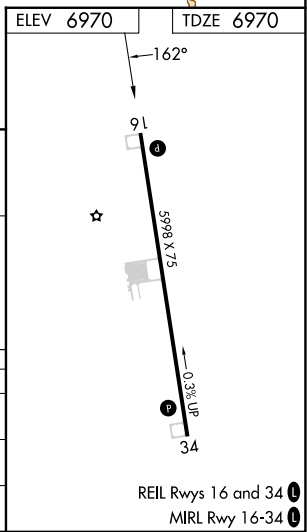

WAAS CH 86246 W16A	APP CRS 162°	Rwy ldg TDZE Apt Elev	5998 6970 6970

RNAV (GPS) RWY 16

MONTICELLO (U64)

RNP APCH - GPS. ▼ For uncompensated Baro-VNAV systems, LNAV/VNAV NA below -28°C or above 54°C.	MISSED APPROACH: Climb to 7700 then climbing left turn to 9300 direct BUMMP and hold.

AWOS-3PT 121.025	DENVER CENTER 127.55 256.875	UNICOM 122.8 (CTAF) 0

CATEGORY	A	B	C	D
LPV DA	7170-1	200 (200-1)		NA
LNAV/VNAV DA	7407-1¼	437 (500-1¼)		NA
LNAV MDA	7660-1	690 (700-1)		NA

SW-4, 23 JAN 2025 to 20 FEB 2025

SW-4, 23 JAN 2025 to 20 FEB 2025