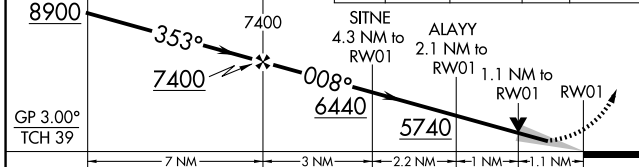

CATEGORY	A	B	C	D
LPV DA		5296-1	250 (300-1)	
LNAV/VNAV DA		5313-1	267 (300-1)	
LNAV MDA		5420-1	374 (400-1)	
CIRCLING	5620-1 555 (600-1)	5920-1¼ 855 (900-1¼)	5920-2¾ 855 (900-2¾)	5920-3 855 (900-3)