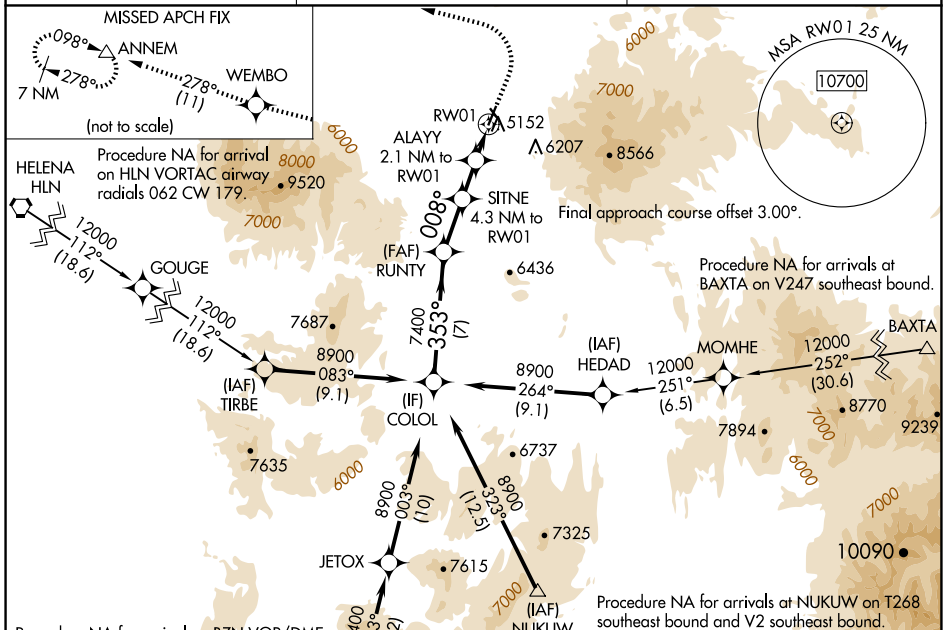

WAAS CH 81848 W01A	APP CRS 008°	Rwy Idg TDZE 6100 5046 Apt Elev 5065
---------------------------------	------------------------	---

RNAV (GPS) RWY 1

WHITE SULPHUR SPRINGS (7S6)

RNP APCH - GPS.

▼ For uncompensated Baro-VNAV systems, LNAV/VNAV NA below -25°C or above 54°C. Circling NA to Rwy's 13 and 31. Circling NA for Cats C and D east of Rwy 1-19. Circling NA for all Cats east of Rwy 1-19 at night.

MISSED APPROACH: Climb to 5500 then climbing left turn to 9400 direct WEMBO and on track 278° to ANNEM and hold.

AWOS-3PT 118.525	SALT LAKE CENTER 133.4 285.4	CTAF 122.9
----------------------------	--	----------------------

ELEV 5065	TDZE 5046
-----------	-----------

VGSI and RNAV glidepath not coincident
COLOL (VGSI Angle 3.00/TCH 39).

CATEGORY	A	B	C	D
LPV DA		5296-1	250 (300-1)	
LNAV/VNAV DA		5313-1	267 (300-1)	
LNAV MDA		5420-1	374 (400-1)	
CIRCLING	5620-1 555 (600-1)	5920-1¼ 855 (900-1¼)	5920-2¾ 855 (900-2¾)	5920-3 855 (900-3)

NW-1, 23 JAN 2025 to 20 FEB 2025

NW-1, 23 JAN 2025 to 20 FEB 2025