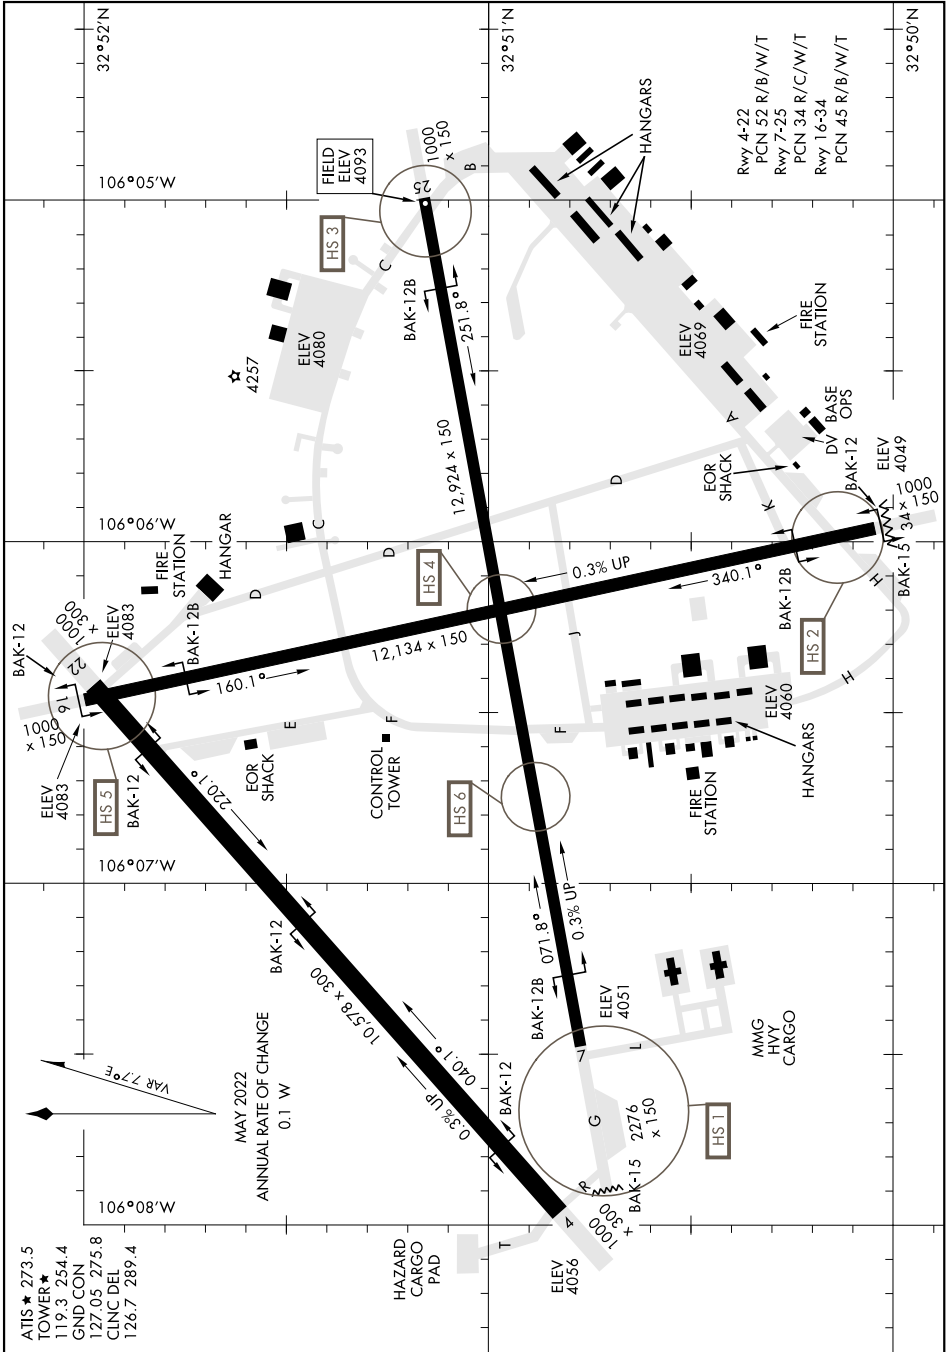

AIRPORT DIAGRAM

AL-7 [USAF]

HOLLOMAN AFB (KHMN)

ALAMOGORDO, NEW MEXICO

SW-1, 20 FEB 2025 to 20 MAR 2025

SW-1, 20 FEB 2025 to 20 MAR 2025

AIRPORT DIAGRAM

ALAMOGORDO, NEW MEXICO

HOLLOMAN AFB (KHMN)

- ATIS ★ 273.5
- TOWER ★ 119.3 254.4
- GND CON 127.05 275.8
- CLNC DEL 126.7 289.4

MAY 2022
ANNUAL RATE OF CHANGE
0.1 W