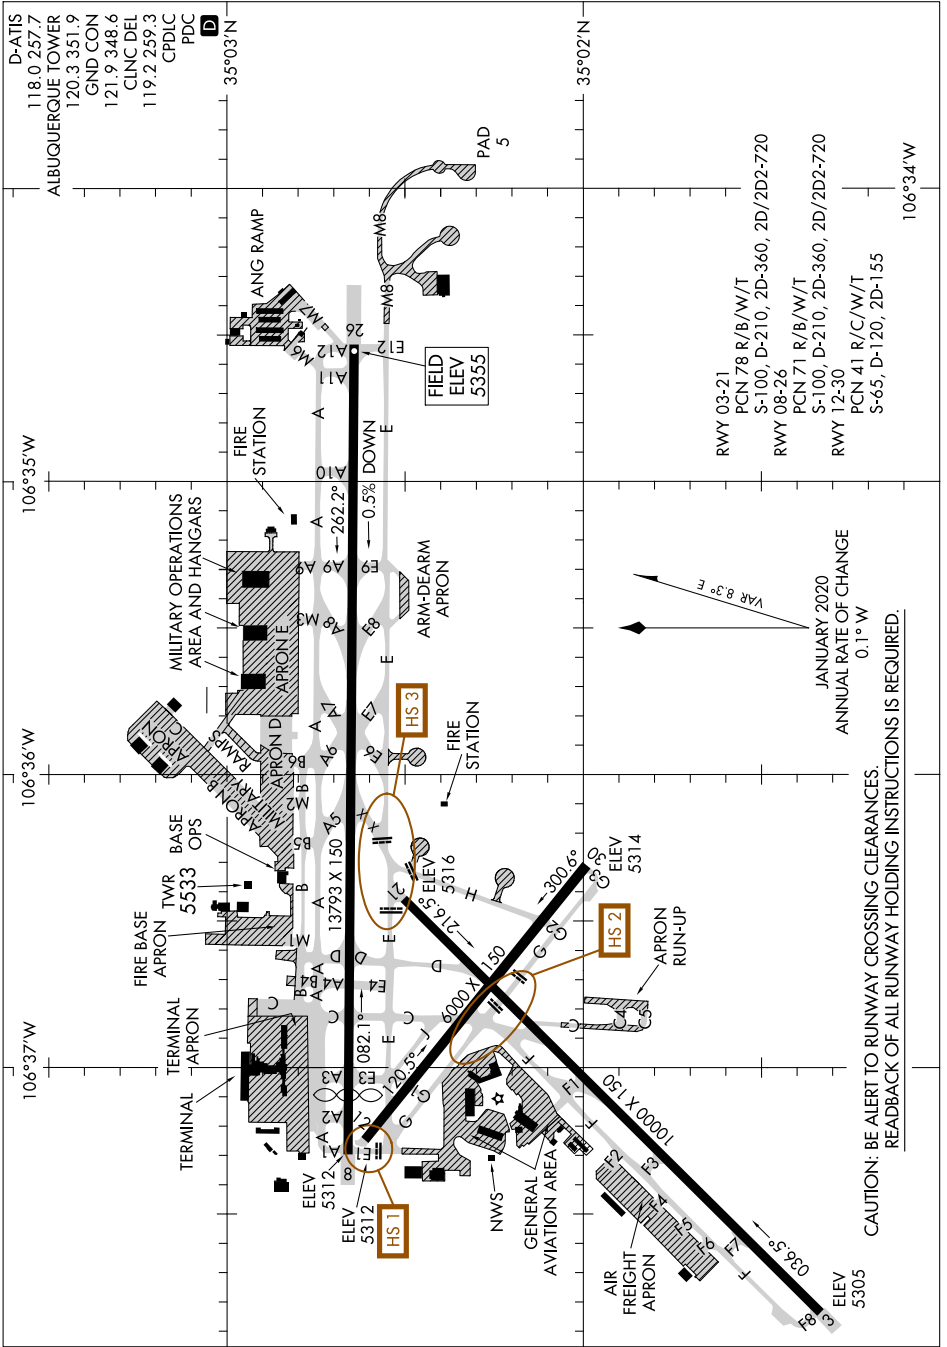

# AIRPORT DIAGRAM

AL-12 (FAA)

ALBUQUERQUE INTL SUNPORT (ABQ)  
ALBUQUERQUE, NEW MEXICO

SW-1, 20 FEB 2025 to 20 MAR 2025

SW-1, 20 FEB 2025 to 20 MAR 2025

# AIRPORT DIAGRAM

ALBUQUERQUE, NEW MEXICO  
ALBUQUERQUE INTL SUNPORT (ABQ)