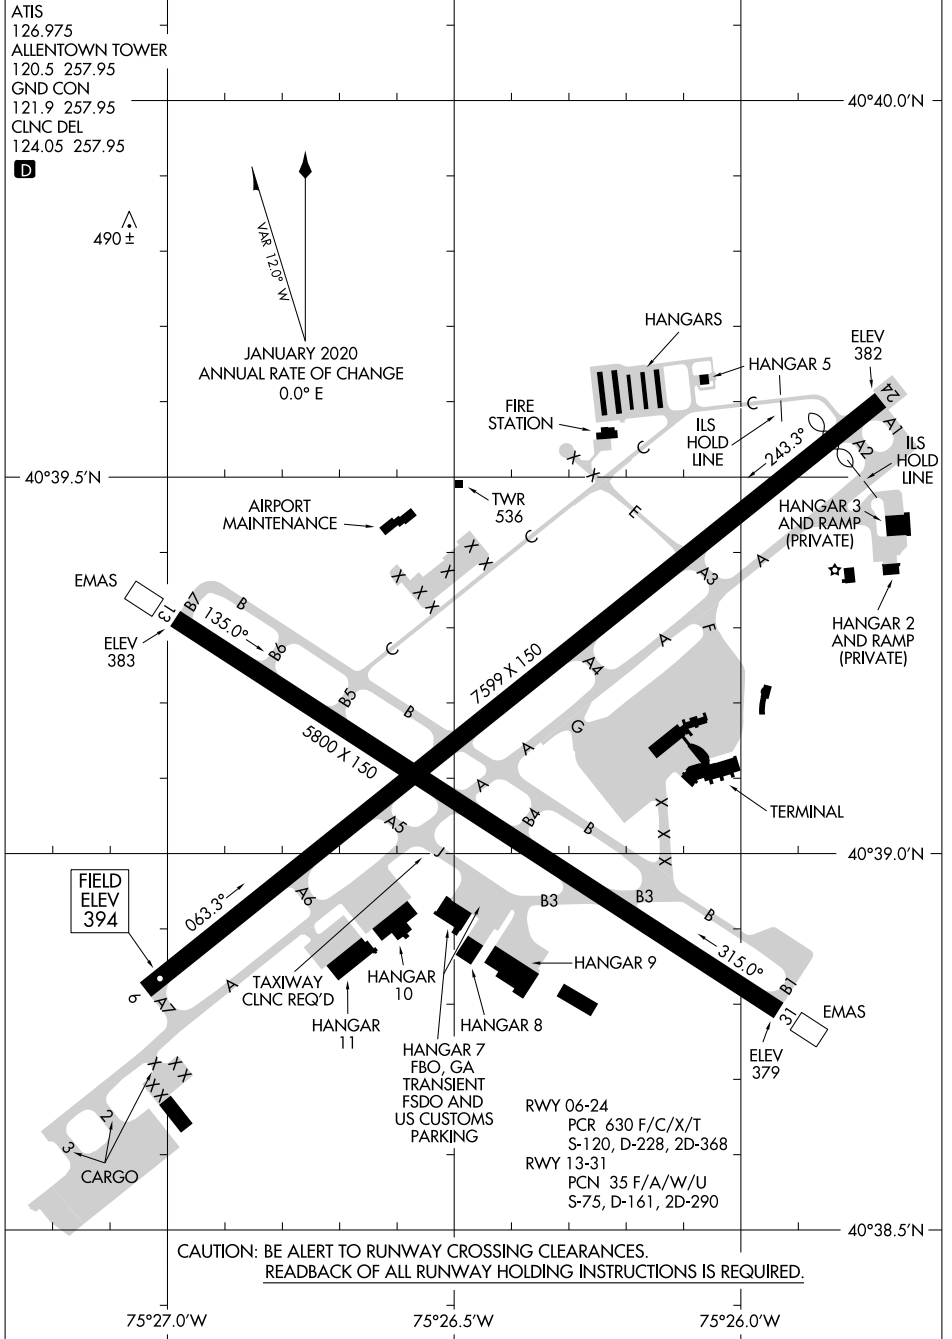

24361

AIRPORT DIAGRAM

AL-15 (FAA)

LEHIGH VALLEY INTL (ABE)
ALLENTOWN, PENNSYLVANIA

AIRPORT DIAGRAM

24361

ALLENTOWN, PENNSYLVANIA
LEHIGH VALLEY INTL (ABE)