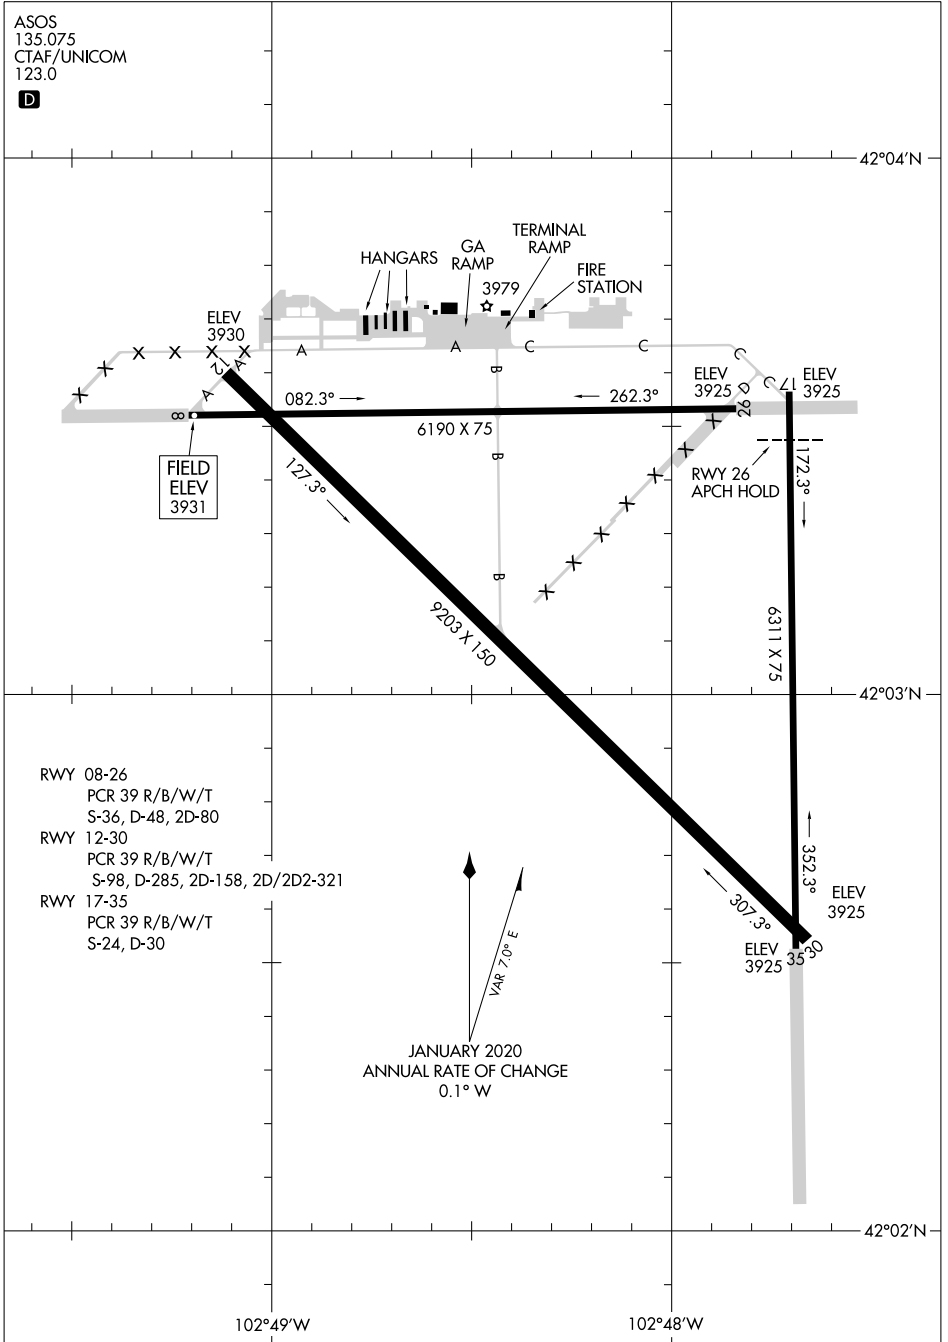

25051

AIRPORT DIAGRAM

AL-16 (FAA)

ALLIANCE MUNI (AIA)
ALLIANCE, NEBRASKA

ASOS
135.075
CTAF/UNICOM
123.0

NC-2, 20 FEB 2025 to 20 MAR 2025

NC-2, 20 FEB 2025 to 20 MAR 2025

- RWY 08-26
PCR 39 R/B/W/T
S-36, D-48, 2D-80
- RWY 12-30
PCR 39 R/B/W/T
S-98, D-285, 2D-158, 2D/2D2-321
- RWY 17-35
PCR 39 R/B/W/T
S-24, D-30

VAR 7.0° E
 JANUARY 2020
 ANNUAL RATE OF CHANGE
 0.1° W

AIRPORT DIAGRAM

25051

ALLIANCE, NEBRASKA
ALLIANCE MUNI (AIA)