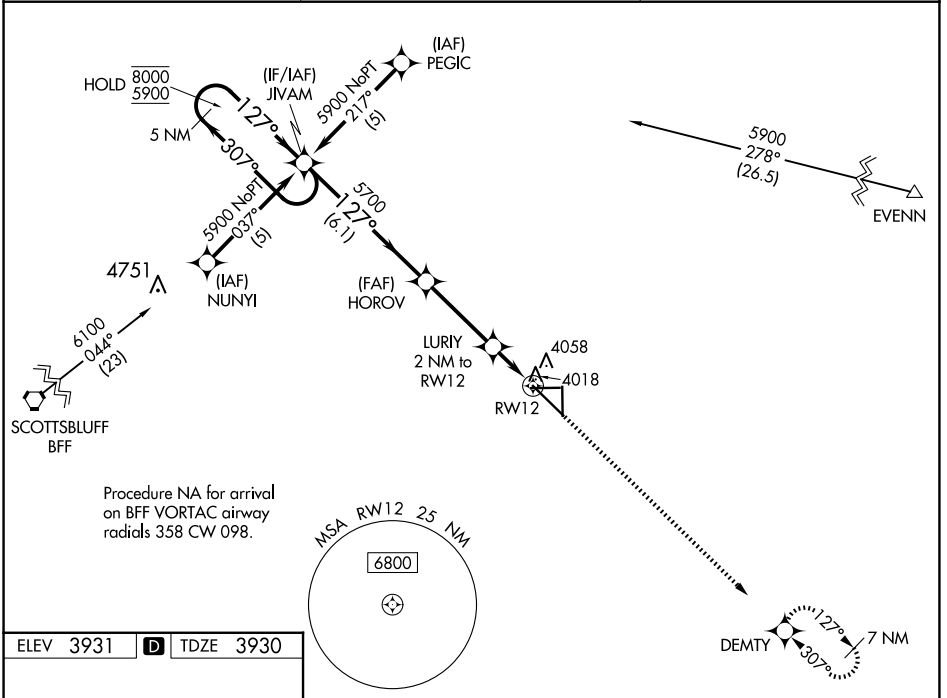

WAAS CH 61202 W12A	APP CRS 127°	Rwy Idg 9203 TDZE 3930 Apt Elev 3931
--	------------------------	---

RNAV (GPS) RWY 12

ALLIANCE MUNI (AIA)

RNP APCH. ▲ For uncompensated Baro-VNAV systems, LNAV/VNAV NA below -22°C or above 54°C.	MISSED APPROACH: Climb to 6100 direct DEMYT and hold.	
ASOS 135.075	DENVER CENTER 127.95 338.2	UNICOM 123.0 (CTAF) 0

ELEV 3931	D	TDZE 3930
-----------	----------	-----------

CATEGORY	A	B	C	D
LPV DA	4180-1 250 (300-1)			
LNAV/VNAV DA	4273-1¼ 343 (400-1¼)			
LNAV MDA	4320-1	390 (400-1)	4320-1½ 390 (400-1½)	4320-1¼ 390 (400-1¼)
CIRCLING	4460-1 529 (600-1)	4520-1 589 (600-1)	4580-1¾ 649 (700-1¾)	4640-2¼ 709 (800-2¼)

NC-2, 20 FEB 2025 to 20 MAR 2025

NC-2, 20 FEB 2025 to 20 MAR 2025