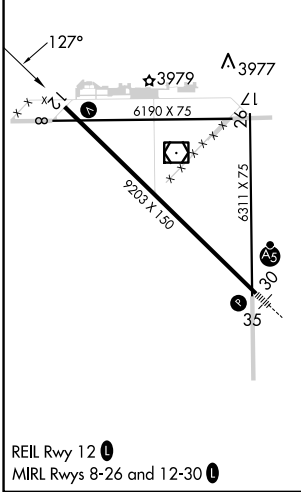

WAAS CH 61202 W12A	APP CRS 127°	Rwy Idg 9203 TDZE 3930 Apt Elev 3931
--	------------------------	---

RNAV (GPS) RWY 12

ALLIANCE MUNI (AIA)

RNP APCH. ▲ For uncompensated Baro-VNAV systems, LNAV/VNAV NA below -22°C or above 54°C.	MISSED APPROACH: Climb to 6100 direct DEMYT and hold.	
ASOS 135.075	DENVER CENTER 127.95 338.2	UNICOM 123.0 (CTAF) 0

ELEV 3931	D	TDZE 3930
-----------	----------	-----------

CATEGORY	A	B	C	D
LPV DA	4180-1 250 (300-1)			
LNAV/VNAV DA	4273-1¼ 343 (400-1¼)			
LNAV MDA	4320-1	390 (400-1)	4320-1½ 390 (400-1½)	4320-1¼ 390 (400-1¼)
CIRCLING	4460-1 529 (600-1)	4520-1 589 (600-1)	4580-1¾ 649 (700-1¾)	4640-2¼ 709 (800-2¼)