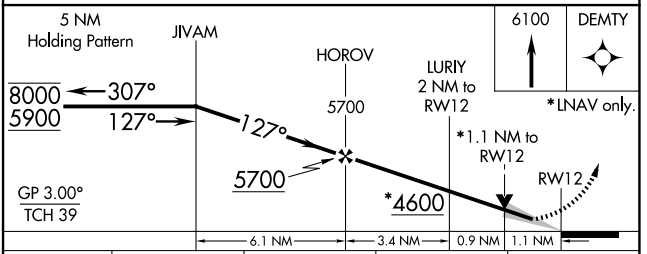

WAAS CH 61202 W12A	APP CRS 127°	Rwy Idg 9203 TDZE 3930 Apt Elev 3931
--	------------------------	---

RNAV (GPS) RWY 12

ALLIANCE MUNI (AIA)

RNP APCH. ▲ For uncompensated Baro-VNAV systems, LNAV/VNAV NA below -22°C or above 54°C.	MISSED APPROACH: Climb to 6100 direct DEMYT and hold.	
ASOS 135.075	DENVER CENTER 127.95 338.2	UNICOM 123.0 (CTAF) 0

ELEV 3931	D	TDZE 3930
-----------	----------	-----------

CATEGORY	A	B	C	D
LPV DA	4180-1 250 (300-1)			
LNAV/VNAV DA	4273-1¼ 343 (400-1¼)			
LNAV MDA	4320-1	390 (400-1)	4320-1½ 390 (400-1½)	4320-1¼ 390 (400-1¼)
CIRCLING	4460-1 529 (600-1)	4520-1 589 (600-1)	4580-1¾ 649 (700-1¾)	4640-2¼ 709 (800-2¼)