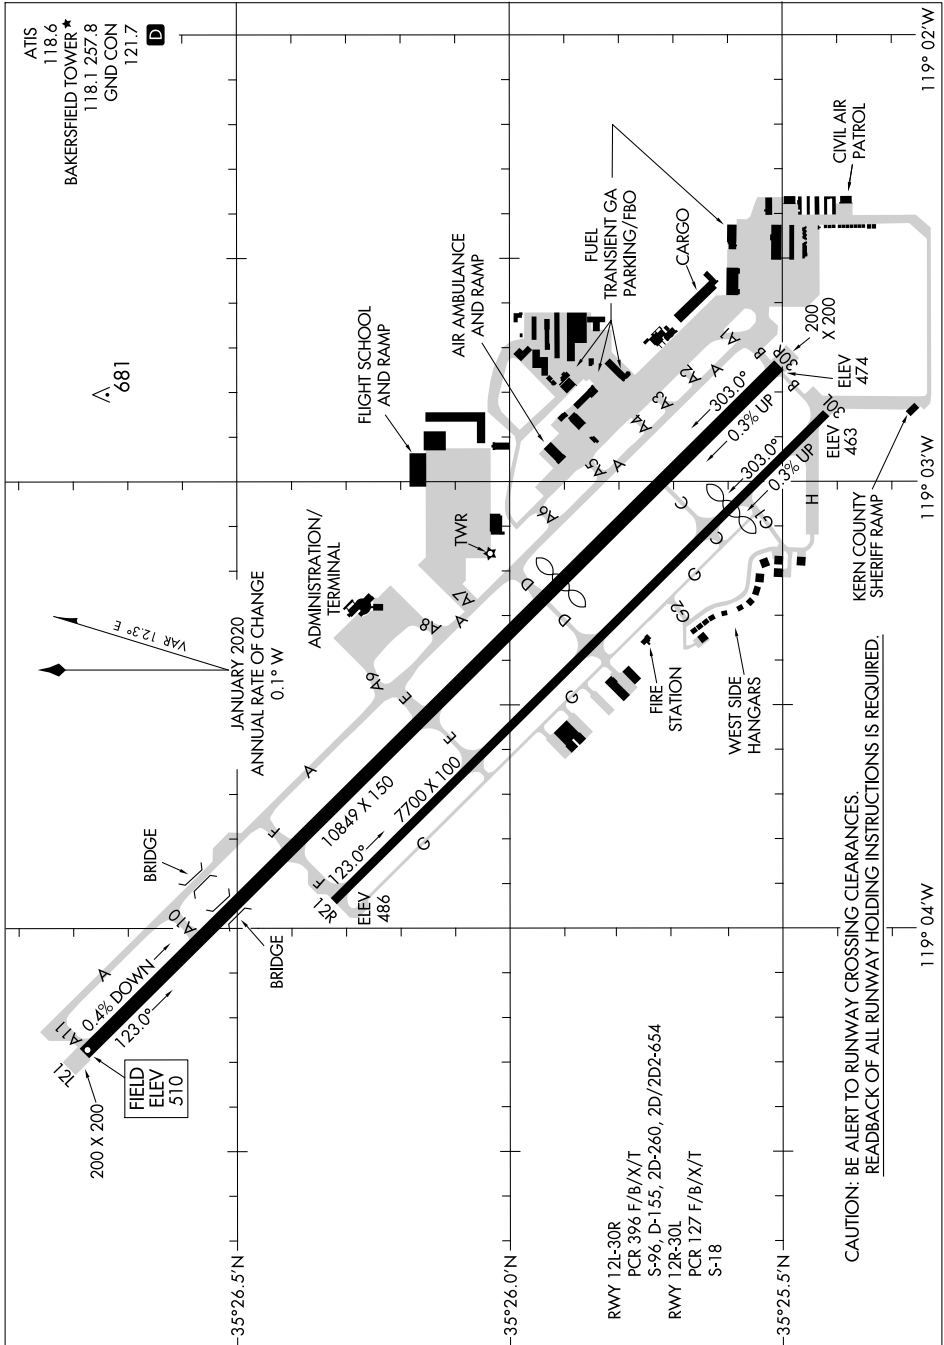

# AIRPORT DIAGRAM

AL-36 (FAA)

MEADOWS FLD (BFL)  
BAKERSFIELD, CALIFORNIA

SW-3, 20 FEB 2025 to 20 MAR 2025

SW-3, 20 FEB 2025 to 20 MAR 2025

# AIRPORT DIAGRAM

BAKERSFIELD, CALIFORNIA  
MEADOWS FLD (BFL)