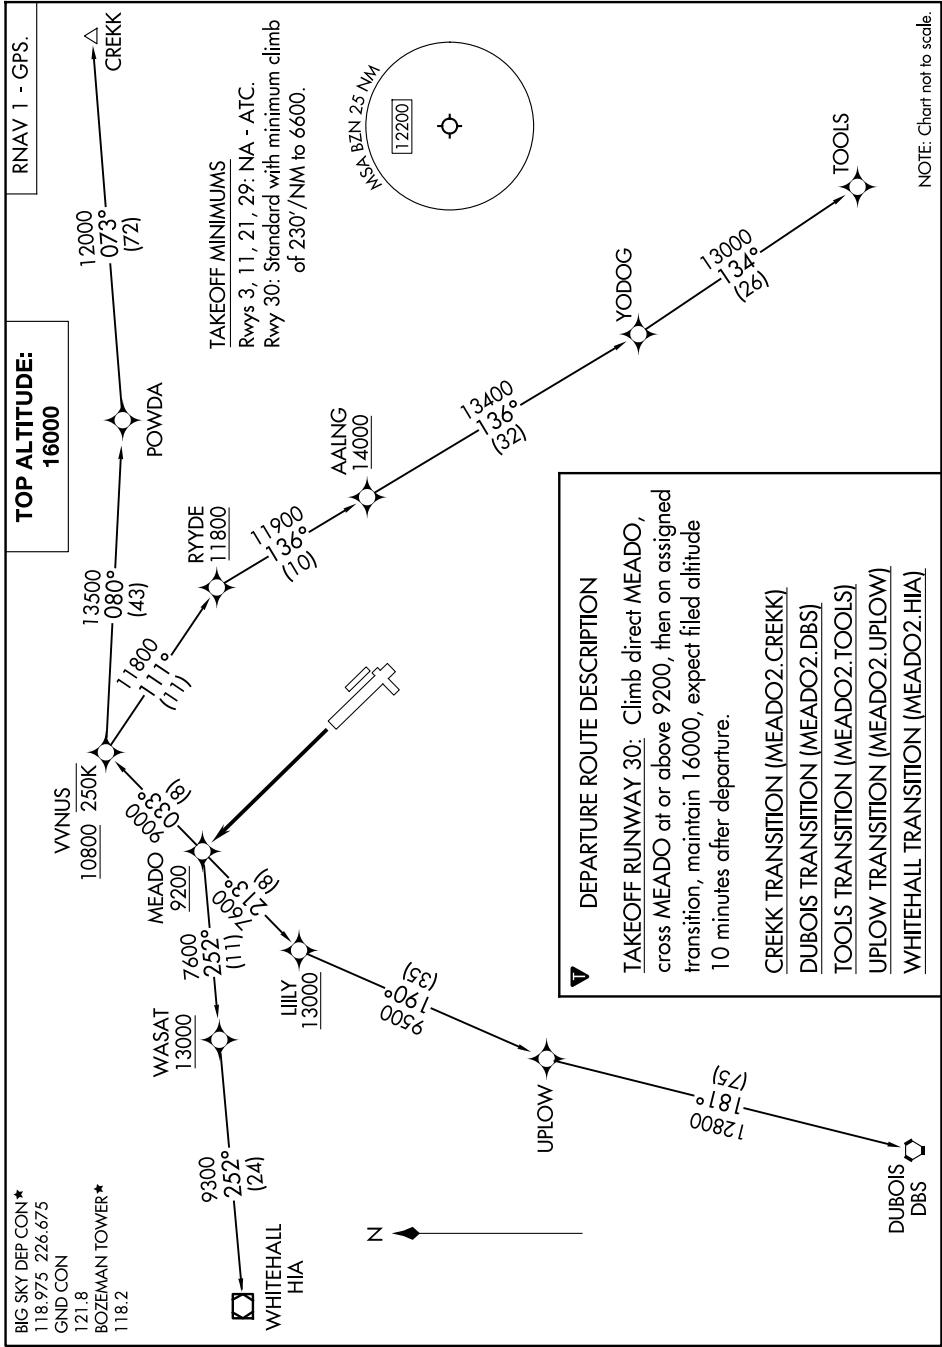

(MEADO2.MEADO) 24361

# MEADO TWO DEPARTURE (RNAV)

AL-59 (FAA)

BOZEMAN YELLOWSTONE INTL (BZN)

BOZEMAN, MONTANA

NW-1, 20 FEB 2025 to 20 MAR 2025

# MEADO TWO DEPARTURE (RNAV)

(MEADO2.MEADO) 26DEC24

BOZEMAN, MONTANA

BOZEMAN YELLOWSTONE INTL (BZN)

NW-1, 20 FEB 2025 to 20 MAR 2025