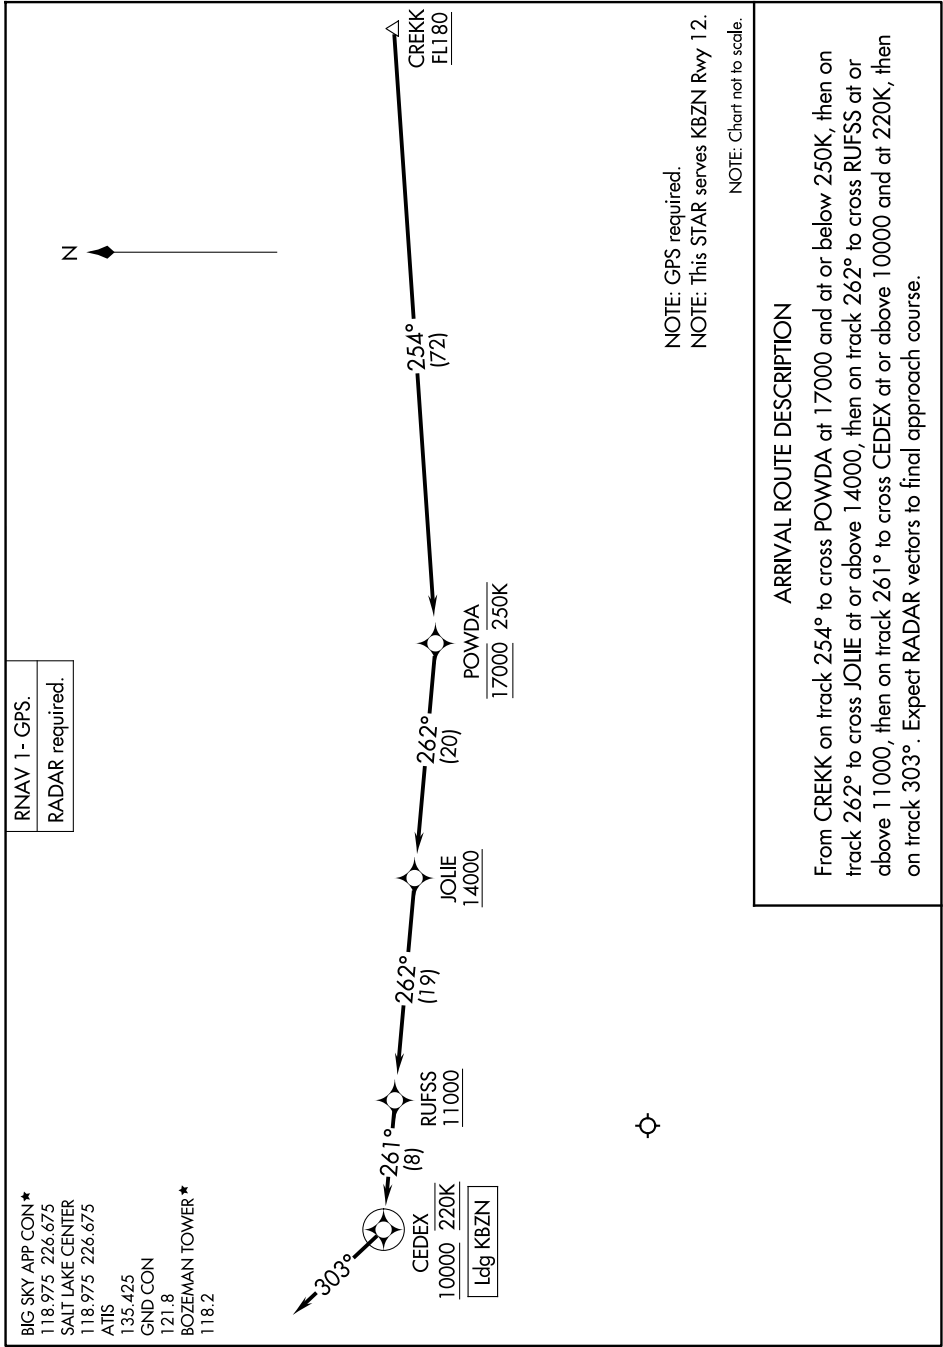

NW-1, 20 FEB 2025 to 20 MAR 2025

BIG SKY APP CON*
 118.975 226.675
 SALT LAKE CENTER
 118.975 226.675
 ATIS
 135.425
 GND CON
 121.8
 BOZEMAN TOWER*
 118.2

NW-1, 20 FEB 2025 to 20 MAR 2025

NOTE: GPS required.
 NOTE: This STAR serves KBZN Rwy 12.
 NOTE: Chart not to scale.