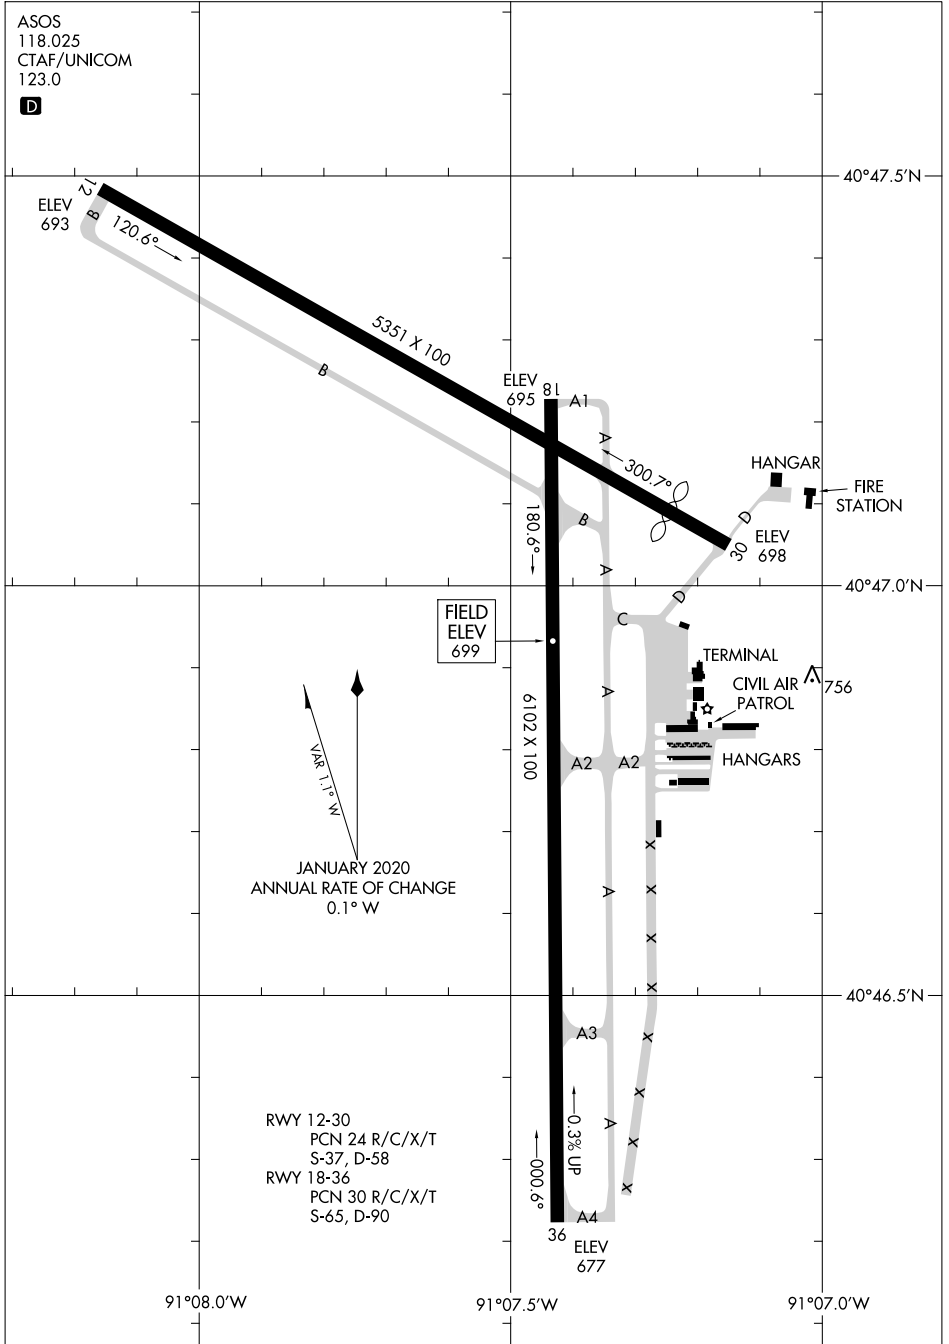

22195

AIRPORT DIAGRAM

AL-69 (FAA)

SOUTHEAST IOWA RGNL (B.R.L.)
BURLINGTON, IOWA

ASOS
118.025
CTAF/UNICOM
123.0

NC-3, 20 FEB 2025 to 20 MAR 2025

NC-3, 20 FEB 2025 to 20 MAR 2025

AIRPORT DIAGRAM

22195

SOUTHEAST IOWA RGNL (B.R.L.)
BURLINGTON, IOWA