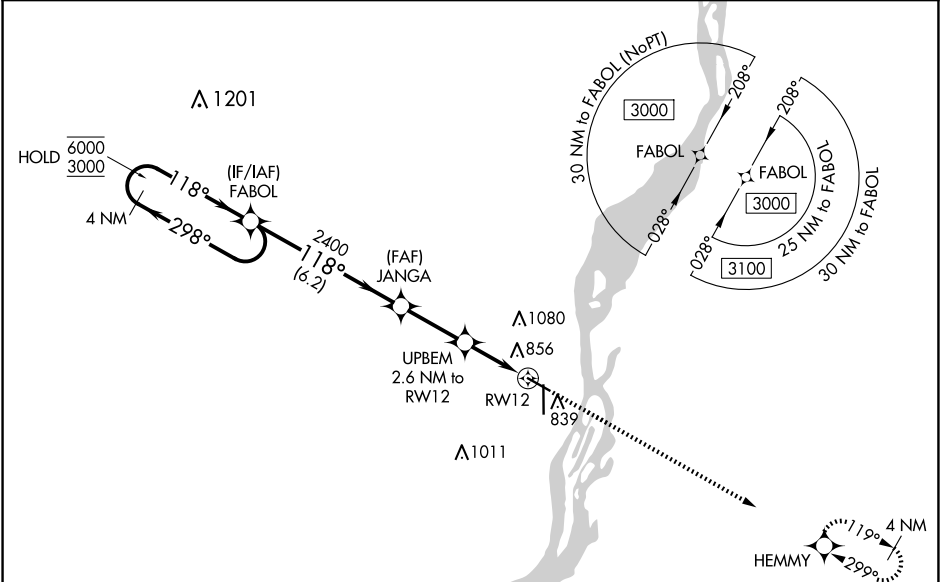

WAAS CH 48834 W12A	APP CRS 118°	Rwy ldg TDZE 693 Apt Elev 698	5350
--	------------------------	---	-------------

RNAV (GPS) RWY 12

SOUTHEAST IOWA RGNL (B.R.L.)

RNP APCH.	MISSED APPROACH: Climb to 3000 direct HEMMY and hold.
For uncompensated Baro-VNAV systems, procedure NA below -21°C or above 54°C.	

ASOS 118.025	CHICAGO CENTER 135.6 370.95	UNICOM 123.0 (CTAF) 0
------------------------	---------------------------------------	---------------------------------

NC-3, 20 FEB 2025 to 20 MAR 2025

NC-3, 20 FEB 2025 to 20 MAR 2025

ELEV 698	D	TDZE 693
----------	----------	----------

CATEGORY	A	B	C	D
LPV DA	943-1 250 (300-1)			NA
LNAV/VNAV DA	1017-1½ 324 (400-1½)			NA
LNAV MDA	1120-1 427 (500-1)	1120-1¼ 427 (500-1¼)		NA
C CIRCLING	1180-1 482 (500-1)	1380-2 682 (700-2)		NA