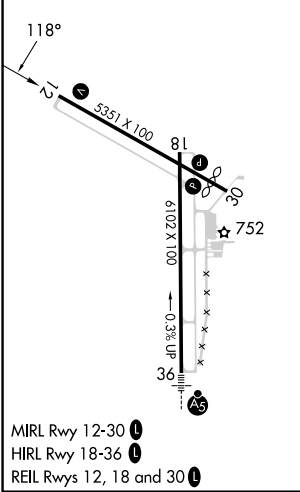

WAAS CH 48834 W12A	APP CRS 118°	Rwy ldg TDZE 693 Apt Elev 698	5350
--	------------------------	---	-------------

RNAV (GPS) RWY 12

SOUTHEAST IOWA RGNL (B.R.L.)

RNP APCH.	MISSED APPROACH: Climb to 3000 direct HEMMY and hold.
For uncompensated Baro-VNAV systems, procedure NA below -21°C or above 54°C.	

ASOS 118.025	CHICAGO CENTER 135.6 370.95	UNICOM 123.0 (CTAF) 0
------------------------	---------------------------------------	---------------------------------

NC-3, 20 FEB 2025 to 20 MAR 2025

NC-3, 20 FEB 2025 to 20 MAR 2025

ELEV 698	D	TDZE 693
----------	----------	----------

CATEGORY	A	B	C	D
LPV DA	943-1 250 (300-1)			NA
LNAV/VNAV DA	1017-1½ 324 (400-1½)			NA
LNAV MDA	1120-1 427 (500-1)	1120-1¼ 427 (500-1¼)		NA
C CIRCLING	1180-1 482 (500-1)	1380-2 682 (700-2)		NA