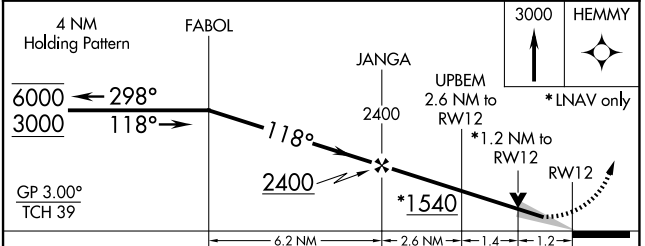

CATEGORY	A	B	C	D
LPV DA	943-1 250 (300-1)			NA
LNAV/VNAV DA	1017-1½ 324 (400-1½)			NA
LNAV MDA	1120-1 427 (500-1)	1120-1¼ 427 (500-1¼)		NA
C CIRCLING	1180-1 482 (500-1)	1380-2 682 (700-2)		NA