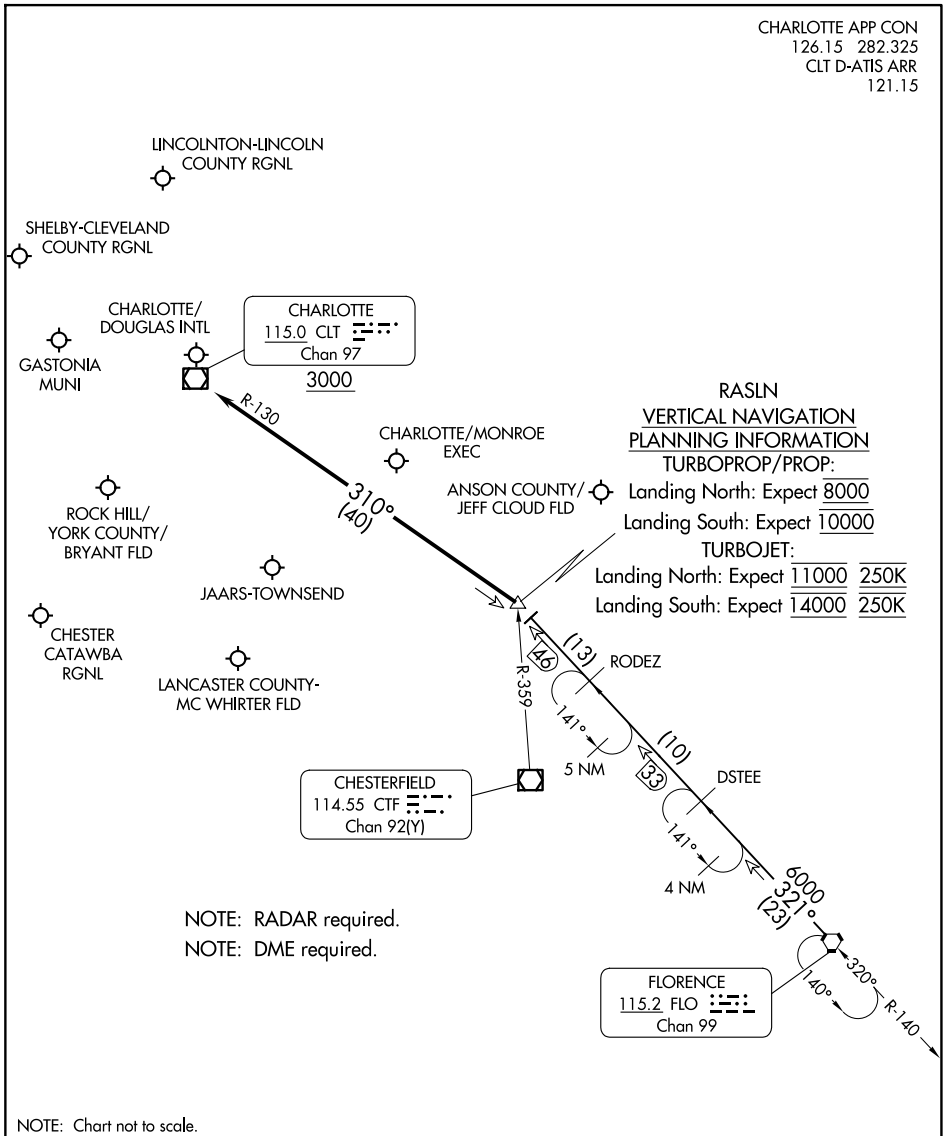

# RASLN THREE ARRIVAL

CHARLOTTE, NORTH CAROLINA

CHARLOTTE APP CON  
126.15 282.325  
CLT D-ATIS ARR  
121.15

## ARRIVAL ROUTE DESCRIPTION

FLORENCE TRANSITION (FLO.RASLN3): From over FLO VORTAC on FLO R-321 to RASLN INT. Thence . . . .

. . . . from RASLN on CLT R-130 to cross CLT VOR/DME at or above 3000. Expect RADAR vectors to destination airport or final approach course prior to CLT VOR/DME.

# RASLN THREE ARRIVAL

CHARLOTTE, NORTH CAROLINA

SE-2, 20 FEB 2025 to 20 MAR 2025

SE-2, 20 FEB 2025 to 20 MAR 2025