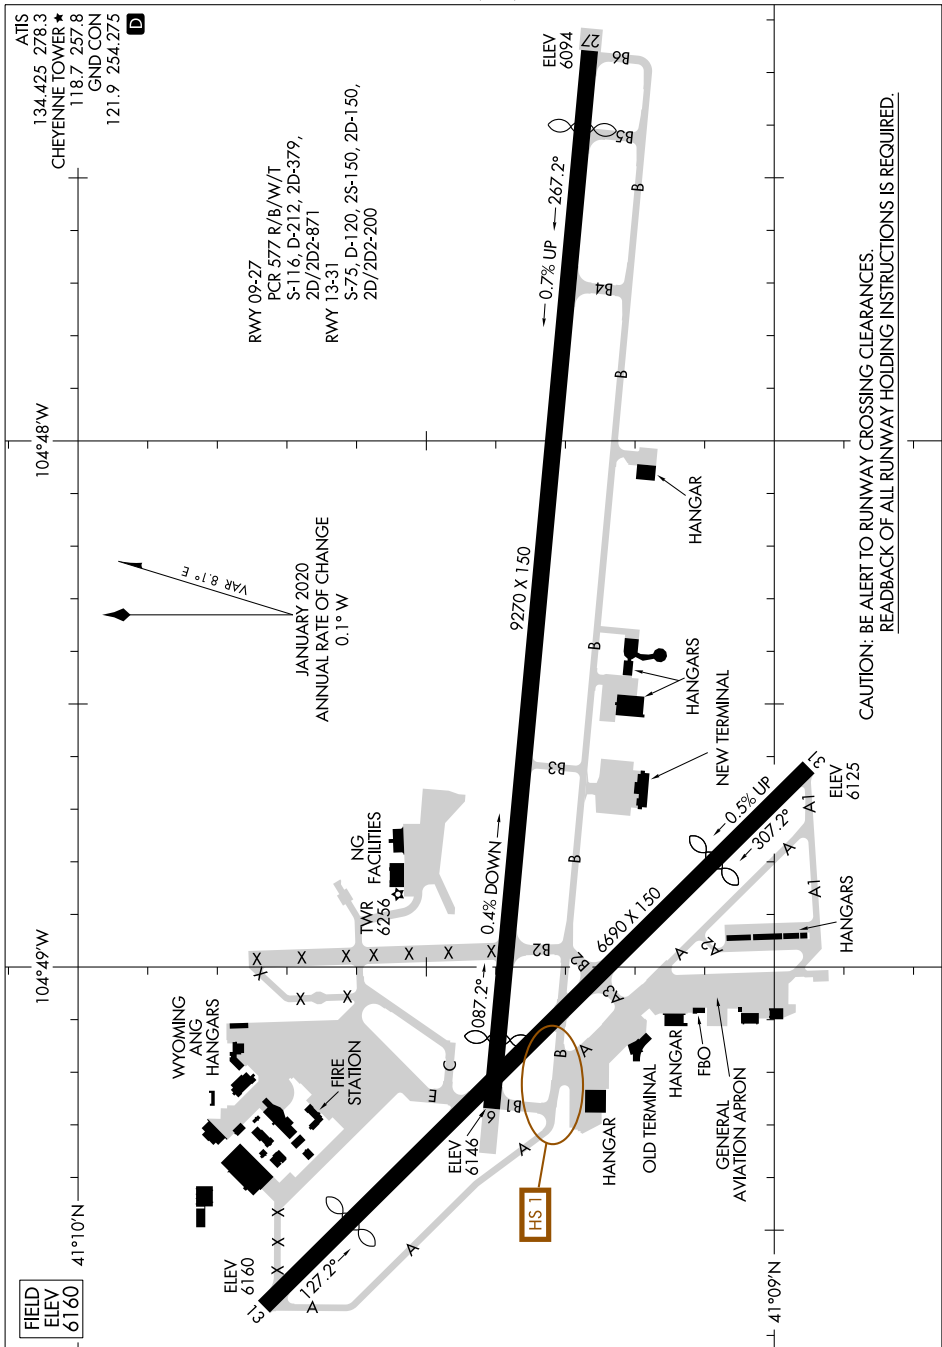

# AIRPORT DIAGRAM

CHEYENNE RGNL/JERRY OLSON FLD (CYS)

AL-80 (FAA)

CHEYENNE, WYOMING

NW-1, 20 FEB 2025 to 20 MAR 2025

# AIRPORT DIAGRAM

CHEYENNE, WYOMING  
CHEYENNE RGNL/JERRY OLSON FLD (CYS)

NW-1, 20 FEB 2025 to 20 MAR 2025

CAUTION: BE ALERT TO RUNWAY CROSSING CLEARANCES.  
READBACK OF ALL RUNWAY HOLDING INSTRUCTIONS IS REQUIRED.