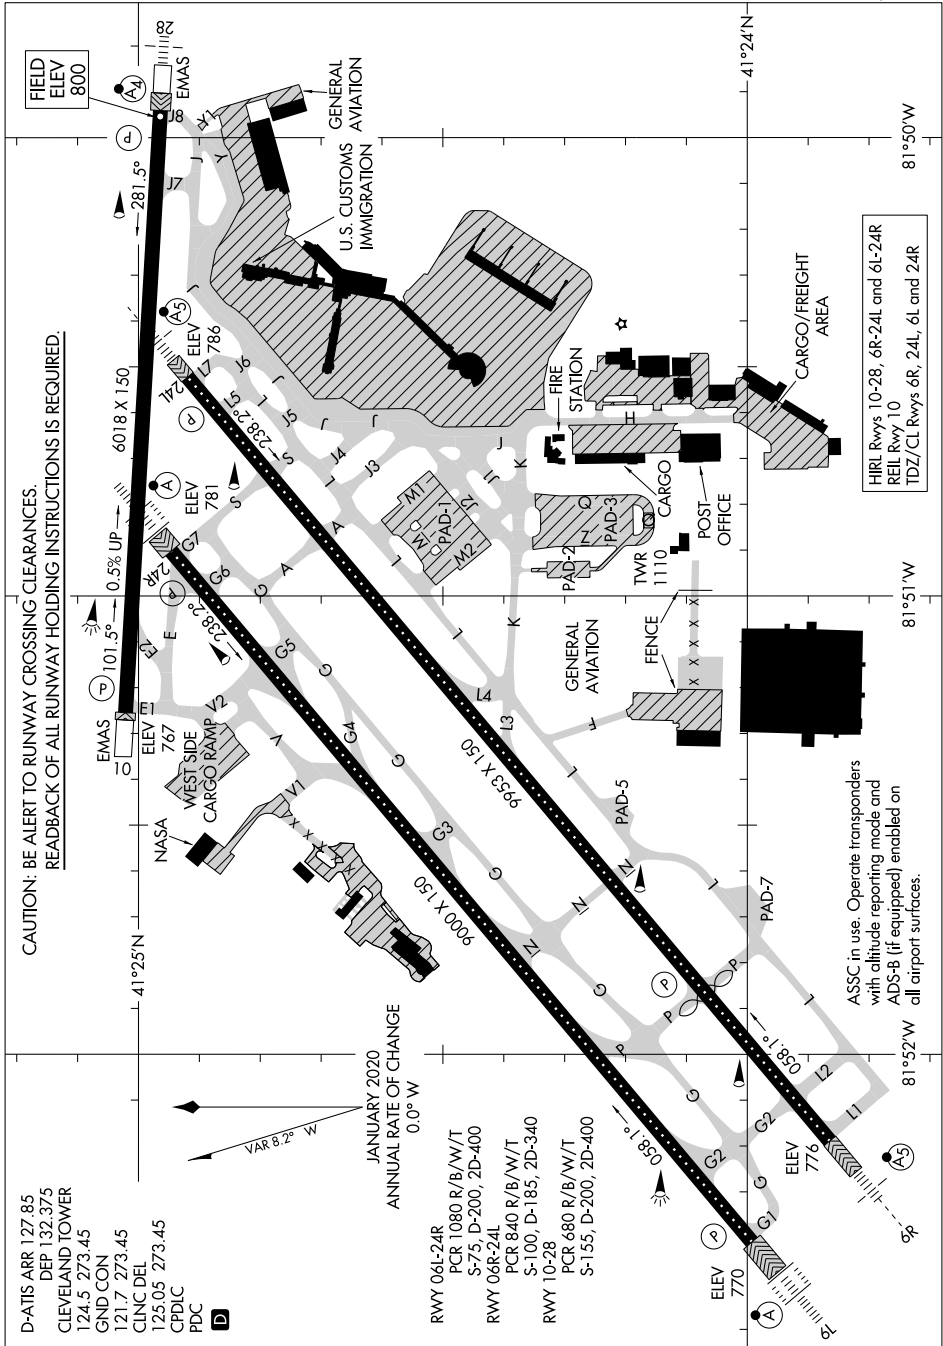

24361 AIRPORT DIAGRAM CLEVELAND-HOPKINS INTL (CLE) CLEVELAND, OHIO

AI-84 (FAA)

EC-2, 20 FEB 2025 to 20 MAR 2025

EC-2, 20 FEB 2025 to 20 MAR 2025

AIRPORT DIAGRAM CLEVELAND, OHIO CLEVELAND-HOPKINS INTL (CLE)

24361