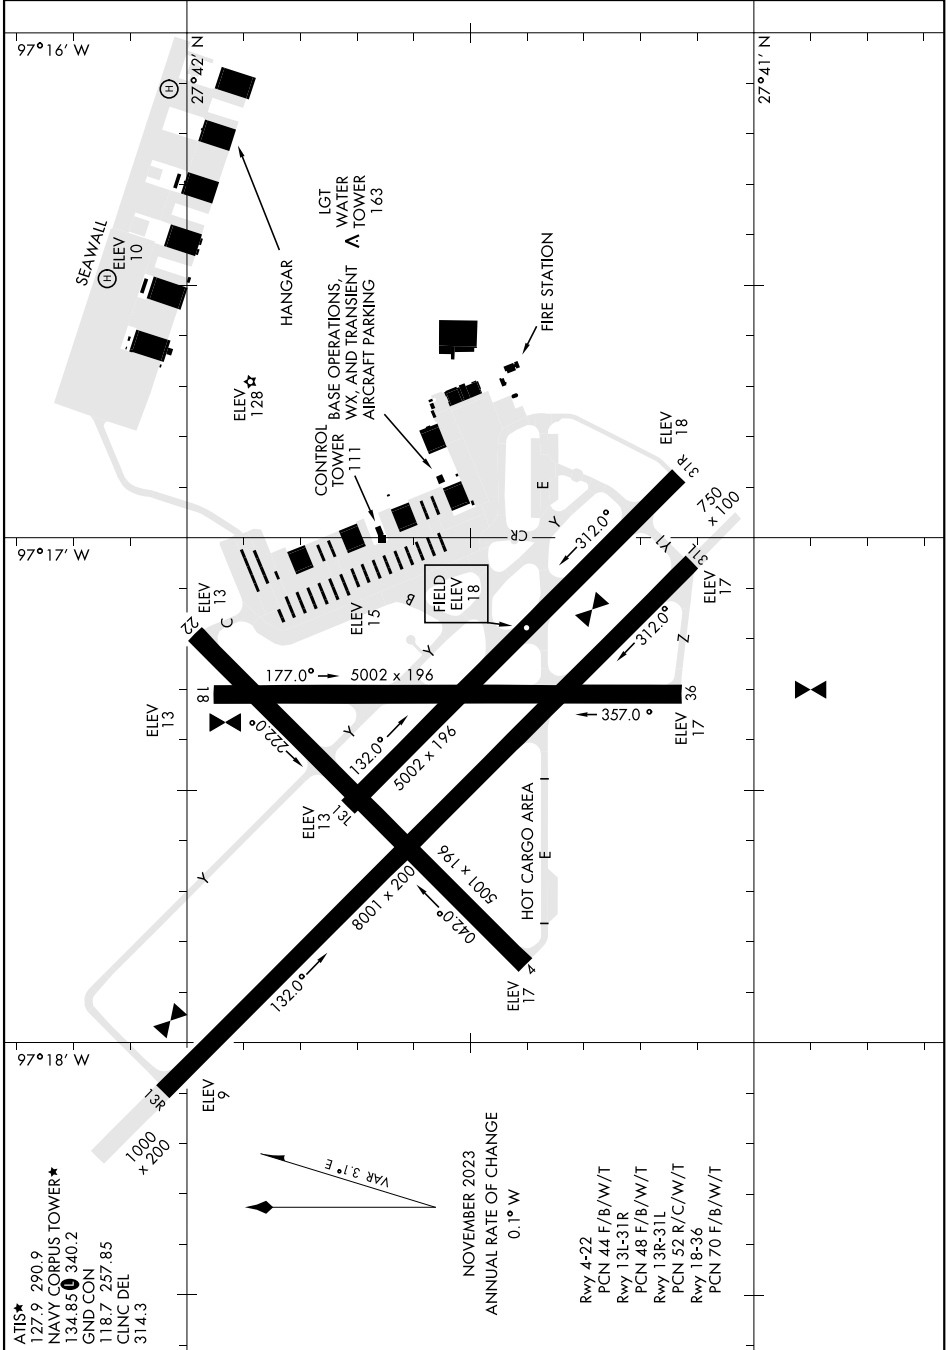

# AIRPORT DIAGRAM

[USN]

CORPUS CHRISTI NAS (TRUAX FIELD) (KNGP)

CORPUS CHRISTI, TEXAS

SC-3, 20 FEB 2025 to 20 MAR 2025

SC-3, 20 FEB 2025 to 20 MAR 2025

# AIRPORT DIAGRAM

CORPUS CHRISTI, TEXAS

CORPUS CHRISTI NAS (TRUAX FIELD) (KNGP)