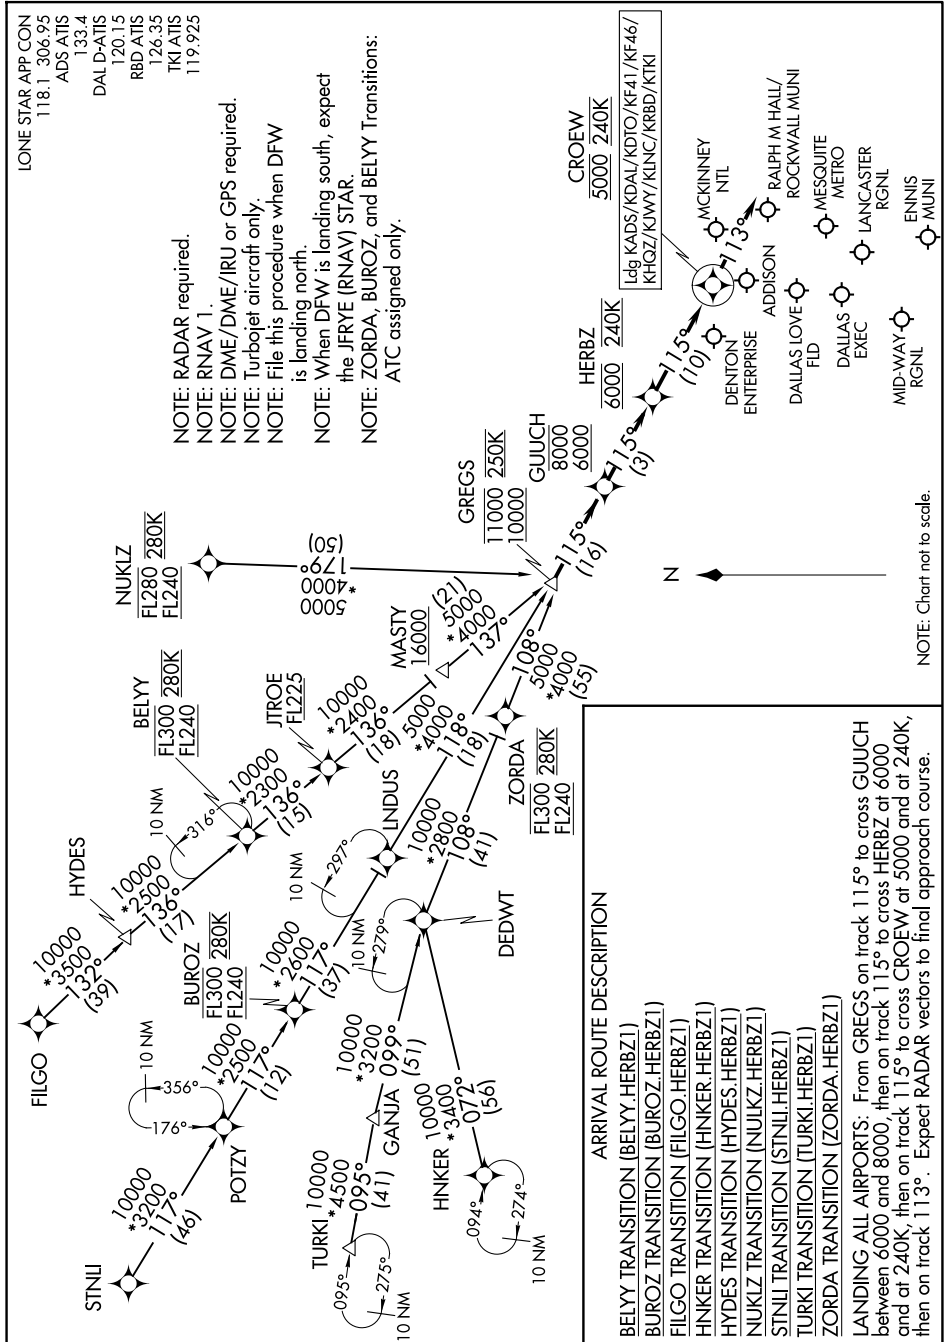

HERBZ ONE ARRIVAL (RNAV)

SC-2, 20 FEB 2025 to 20 MAR 2025

LONE STAR APP CON
118.1 306.95
ADS ATIS
133.4
DAL D-ATIS
120.15
RBD ATIS
126.35
TKI ATIS
119.925

NOTE: RADAR required.

NOTE: RNAV 1.

NOTE: DME/DME/IRU or GPS required.

NOTE: Turbojet aircraft only.

NOTE: File this procedure when DFW

is landing north.

NOTE: When DFW is landing south, expect

the JFRYE (RNAV) STAR.

NOTE: ZORDA, BUROZ, and BELYU Transitions:

ATC assigned only.

Ldg KADS/KDAL/KDFO/KF41/KF46/
KHQZ/KIWW/KJNC/KRBD/KTKI

NOTE: Chart not to scale.

HERBZ ONE ARRIVAL (RNAV)

SC-2, 20 FEB 2025 to 20 MAR 2025