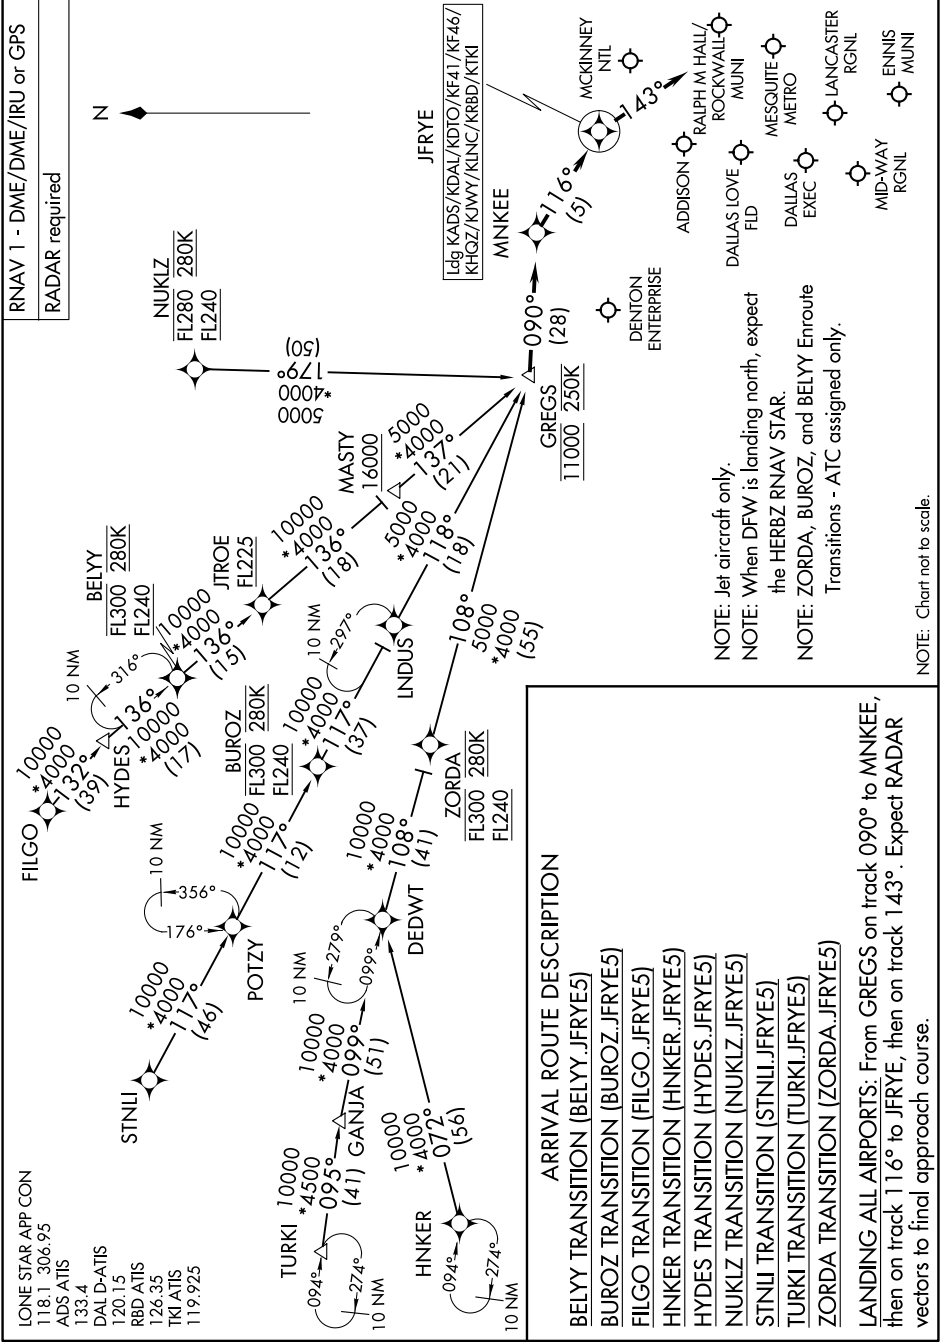

# JFRYE FIVE ARRIVAL (RNAV)

DALLAS, TEXAS

SC-2, 20 FEB 2025 to 20 MAR 2025

NOTE: Chart not to scale.

SC-2, 20 FEB 2025 to 20 MAR 2025

# JFRYE FIVE ARRIVAL (RNAV)

DALLAS, TEXAS