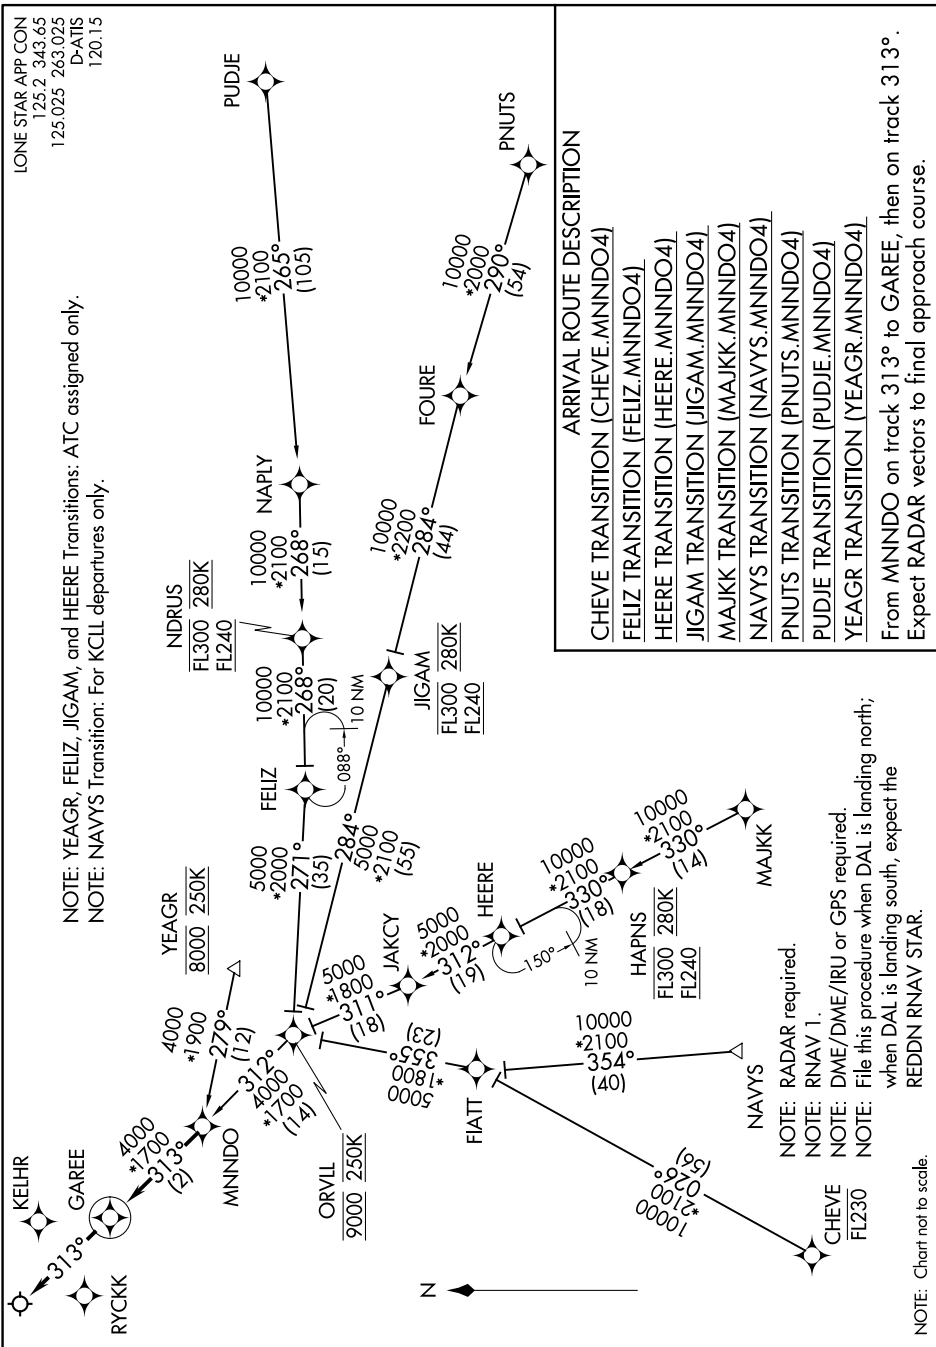

MNND0 FOUR ARRIVAL (RNAV)

SC-2, 20 FEB 2025 to 20 MAR 2025

LONE STAR APP CON
125.2 343.65
125.025 263.025
D-ATIS
120.15

NOTE: YEAGR, FELZ, JIGAM, and HEERE Transitions: ATC assigned only.
NOTE: NAVYS Transition: For KCLL departures only.

ARRIVAL ROUTE DESCRIPTION

CHEVE TRANSITION (CHEVE.MNND04)
FELZ TRANSITION (FELZ.MNND04)
HEERE TRANSITION (HEERE.MNND04)
JIGAM TRANSITION (JIGAM.MNND04)
MAJKK TRANSITION (MAJKK.MNND04)
NAVYS TRANSITION (NAVYS.MNND04)
PNUTS TRANSITION (PNUTS.MNND04)
PUDJE TRANSITION (PUDJE.MNND04)
YEAGR TRANSITION (YEAGR.MNND04)

From MNND0 on track 313° to GAREE, then on track 313°. Expect RADAR vectors to final approach course.

MNND0 FOUR ARRIVAL (RNAV)

SC-2, 20 FEB 2025 to 20 MAR 2025

NOTE: Chart not to scale.

NOTE: RADAR required.
NOTE: RNAV 1.
NOTE: DME/DME/IRU or GPS required.
NOTE: File this procedure when DAL is landing north;
when DAL is landing south, expect the
REDDN RNAV STAR.