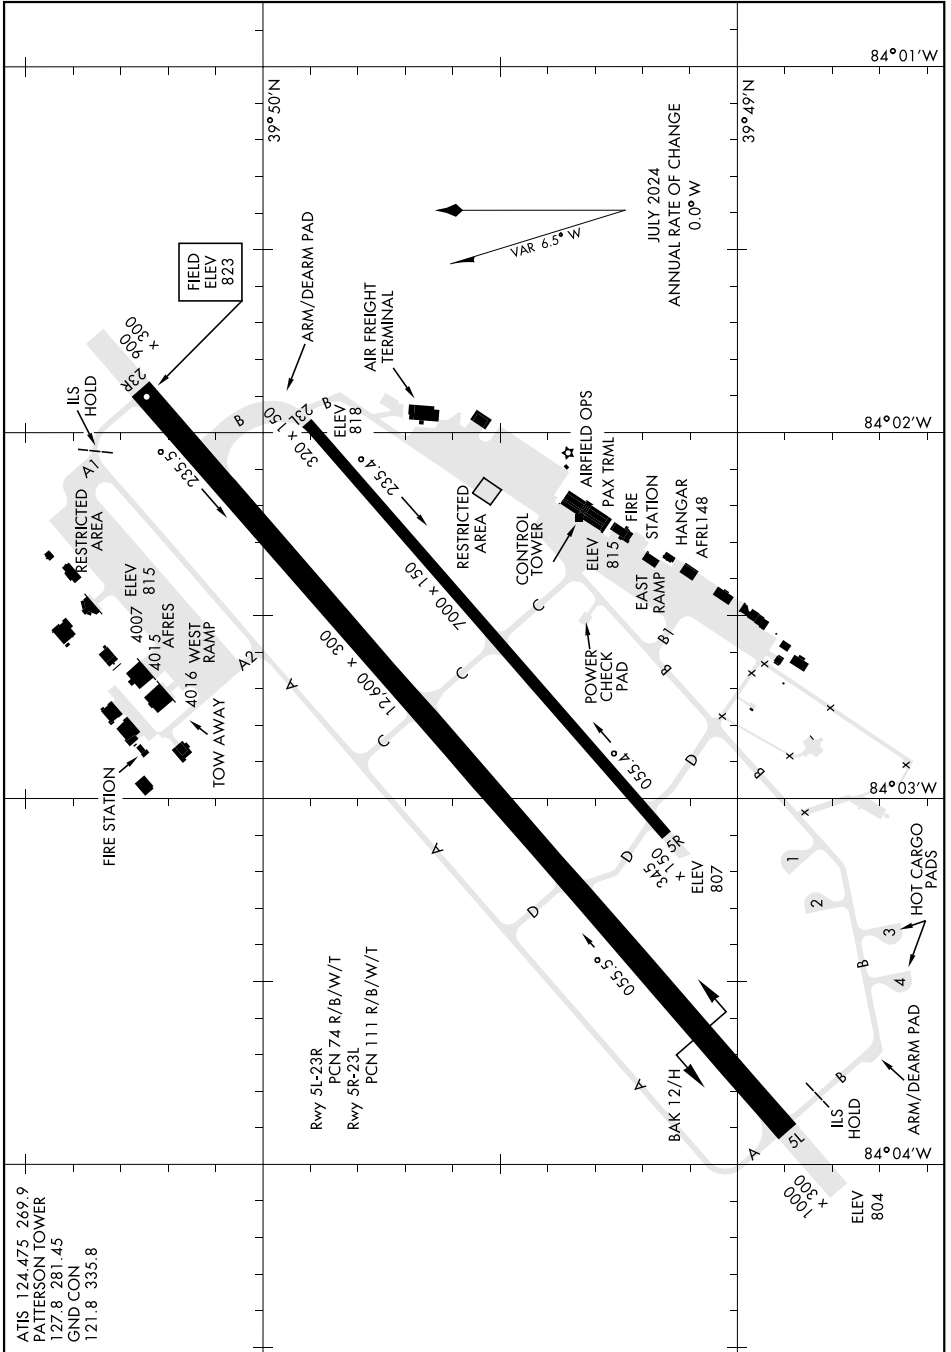

# AIRPORT DIAGRAM

[USAF]

WRIGHT-PATTERSON AFB (KFFO)

DAYTON, OHIO

EC-2, 20 FEB 2025 to 20 MAR 2025

EC-2, 20 FEB 2025 to 20 MAR 2025

# AIRPORT DIAGRAM

DAYTON, OHIO

WRIGHT-PATTERSON AFB (KFFO)

ATIS 124.475 269.9  
 PATTERSON TOWER  
 127.8 281.45  
 GND CON  
 121.8 335.8