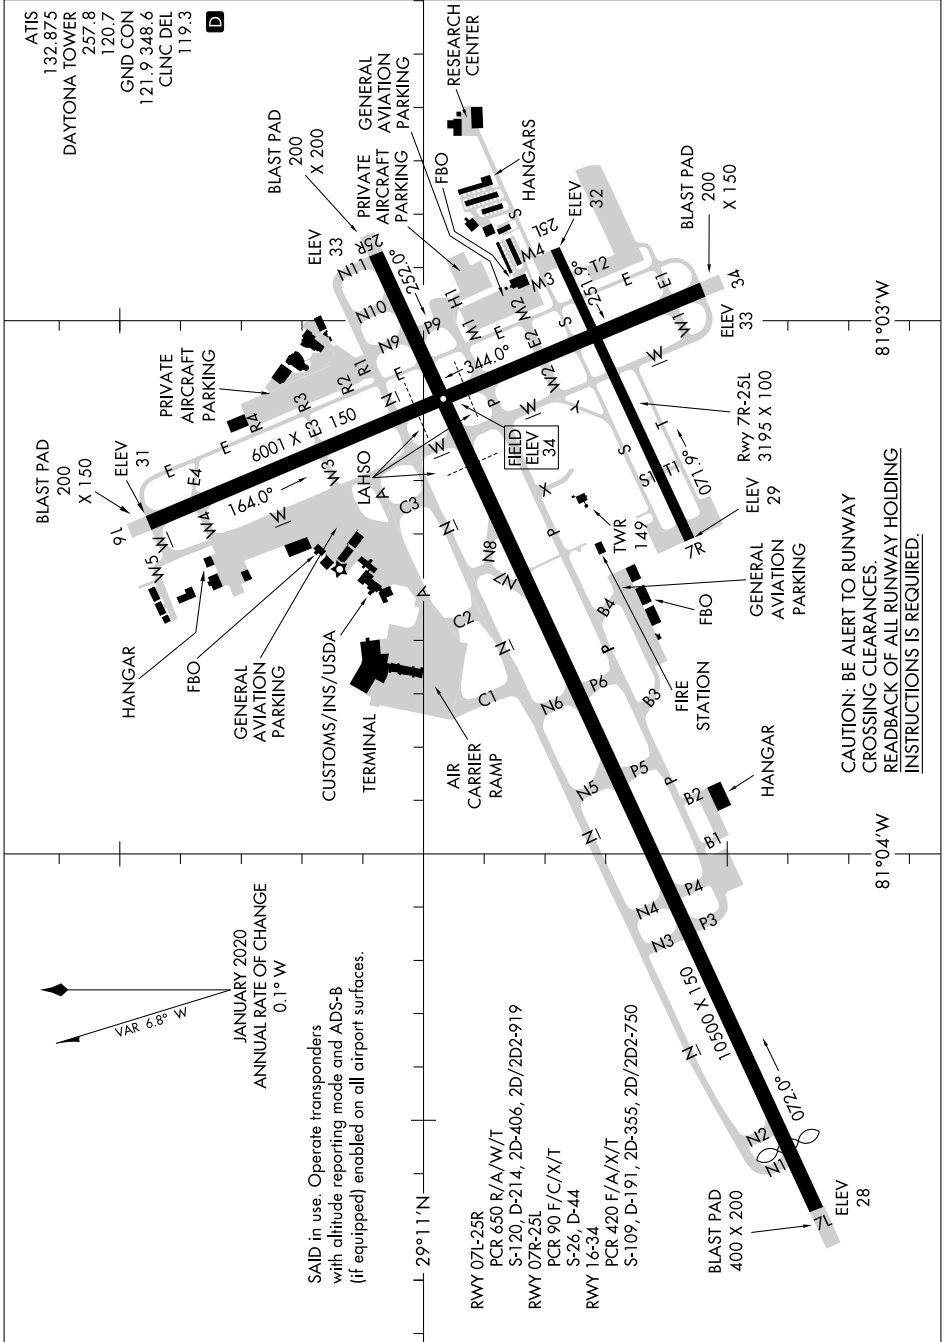

AIRPORT DIAGRAM

DAYTONA BEACH INTL (DAB)
DAYTONA BEACH, FLORIDA

AL-110 (FAA)

SE-3, 20 FEB 2025 to 20 MAR 2025

SE-3, 20 FEB 2025 to 20 MAR 2025

AIRPORT DIAGRAM

DAYTONA BEACH, FLORIDA
DAYTONA BEACH INTL (DAB)