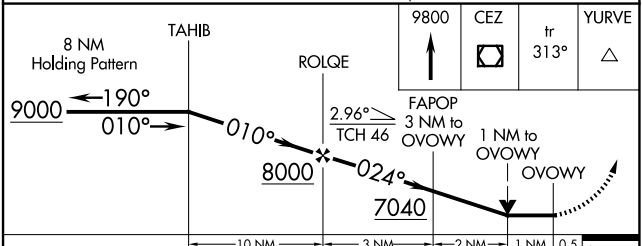

CATEGORY	A	B	C	D
LNAV MDA	6440-1	522 (600-1)	6440-1½	522 (600-1½)

SW-1, 20 FEB 2025 to 20 MAR 2025

SW-1, 20 FEB 2025 to 20 MAR 2025