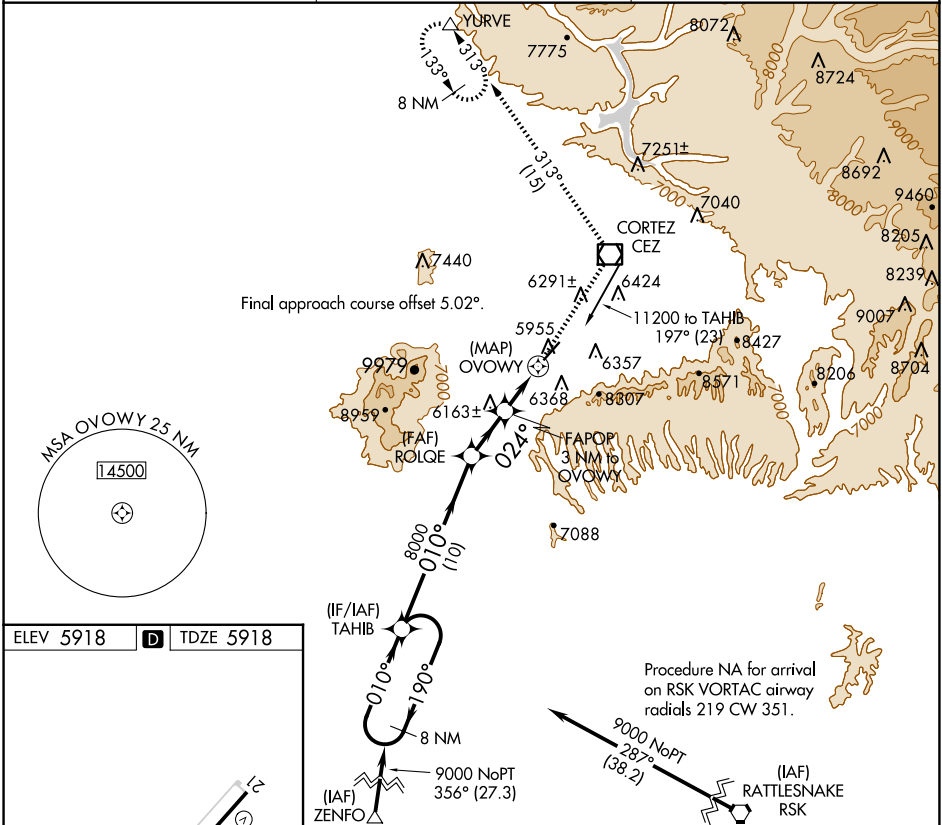

APP CRS	Rwy Idg	7205
024°	TDZE	5918
	Apt Elev	5918

RNAV (GPS) RWY 3

CORTEZ MUNI (CEZ)

RNP APCH.
▽ ▲
Rwy 3 helicopter visibility reduction below ¾ SM NA.

MISSED APPROACH: Climb to 9800 direct CEZ VOR/DME and on track 313° to YURVE and hold.

ASOS 135.625	DENVER CENTER 118.575 348.7	UNICOM 122.8 (CTAF) 0
------------------------	---------------------------------------	---------------------------------

ELEV 5918	D	TDZE 5918
-----------	----------	-----------

REIL Rws 3 and 21 **0**
MIRL Rwy 3-21 **0**

CATEGORY	A	B	C	D
LNAV MDA	6440-1	522 (600-1)	6440-1½	522 (600-1½)

SW-1, 20 FEB 2025 to 20 MAR 2025

SW-1, 20 FEB 2025 to 20 MAR 2025