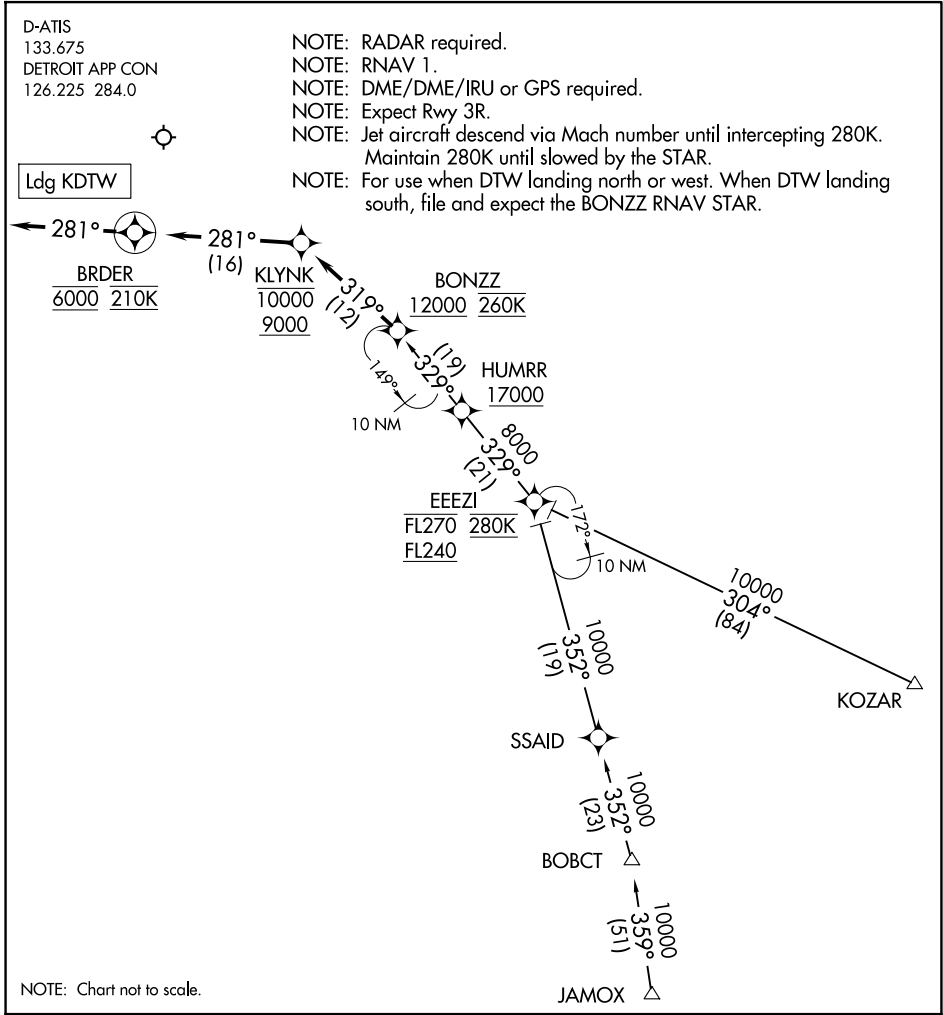

(BONZZ.KLYNK3) 21112

KLYNK THREE ARRIVAL (RNAV)

DETROIT METRO WAYNE COUNTY (DTW)

DETROIT, MICHIGAN

EC-1, 20 FEB 2025 to 20 MAR 2025

EC-1, 20 FEB 2025 to 20 MAR 2025

ARRIVAL ROUTE DESCRIPTION

JAMOX TRANSITION (JAMOX.KLYNK3)

KOZAR TRANSITION (KOZAR.KLYNK3)

From BONZZ on track 319° to cross KLYNK between 9000 and 10000, then on track 281° to cross BRDER at 6000 and at 210K, then on track 281°. Expect RADAR vectors to final approach course.

LOST COMMUNICATIONS

From BRDER, execute ILS Rwy 3R approach.

KLYNK THREE ARRIVAL (RNAV)

(BONZZ.KLYNK3) 10OCT19

DETROIT, MICHIGAN

DETROIT METRO WAYNE COUNTY (DTW)